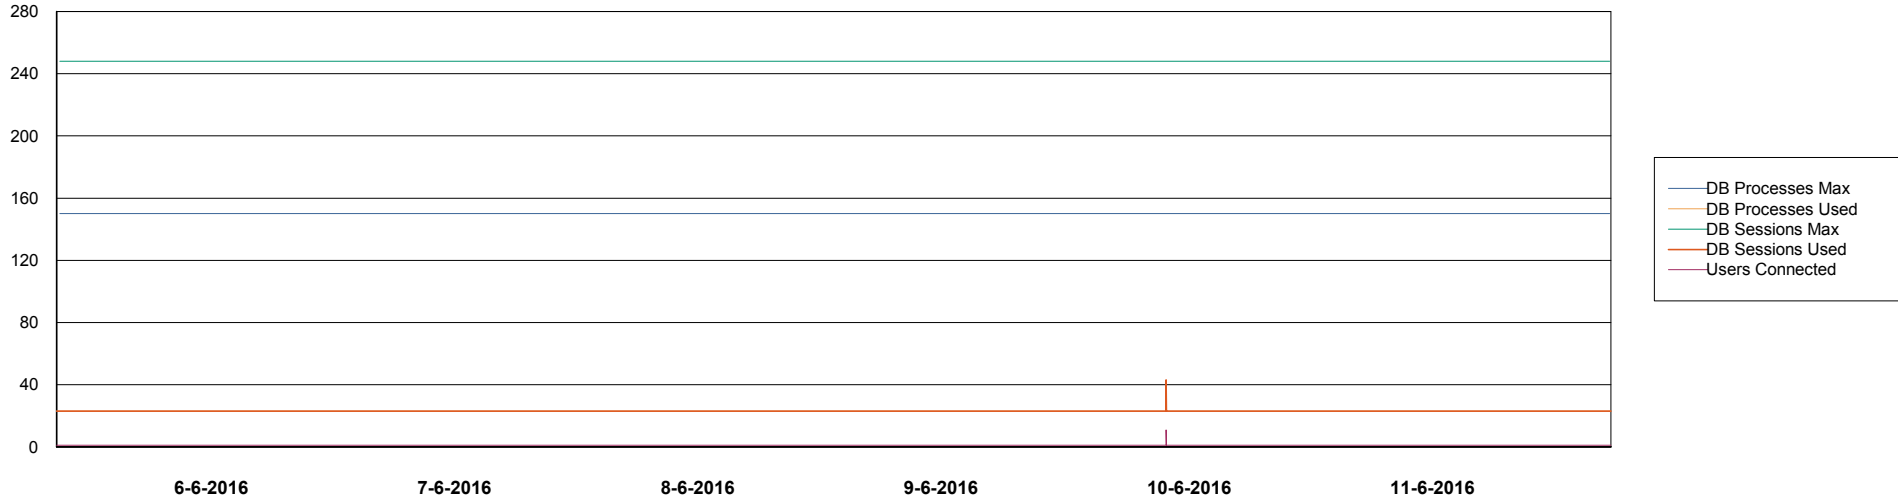

DATABASE PERFORMANCE CIWDB_Standby