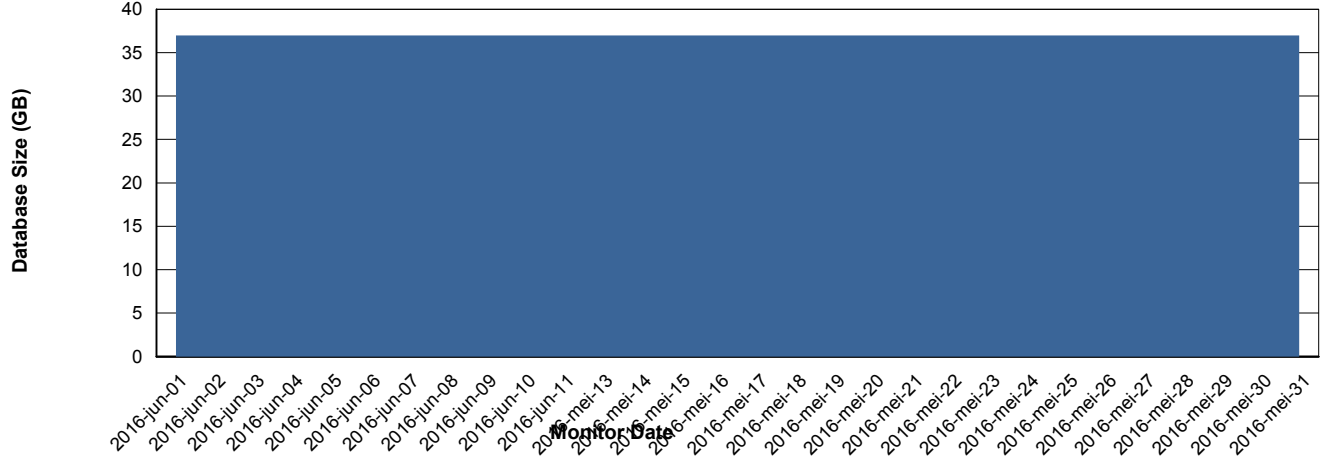

Weekly SLA Customer Report

Customer CIW Production
Database ID 45

=====
DATABASE SIZE CIWDB_Production
=====

Database growth over last month

=====
DATABASE TABLESPACES CIWDB_Production
=====

TOTAL DATABASE SIZE PER TABLESPACE

Date	Tablespace Name	Filesize (Gb)	Usedsize (Gb)	Percentage free
11-6-2016	ABSDATA	39	33	15
	INDX	4	3	25
10-6-2016	ABSDATA	39	33	15
	INDX	4	3	25
9-6-2016	ABSDATA	39	33	15
	INDX	4	3	25
8-6-2016	ABSDATA	39	33	15
	INDX	4	3	25
7-6-2016	ABSDATA	39	33	15
	INDX	4	3	25
6-6-2016	ABSDATA	39	33	15
	INDX	4	3	25
5-6-2016	ABSDATA	39	33	15
	INDX	4	3	25