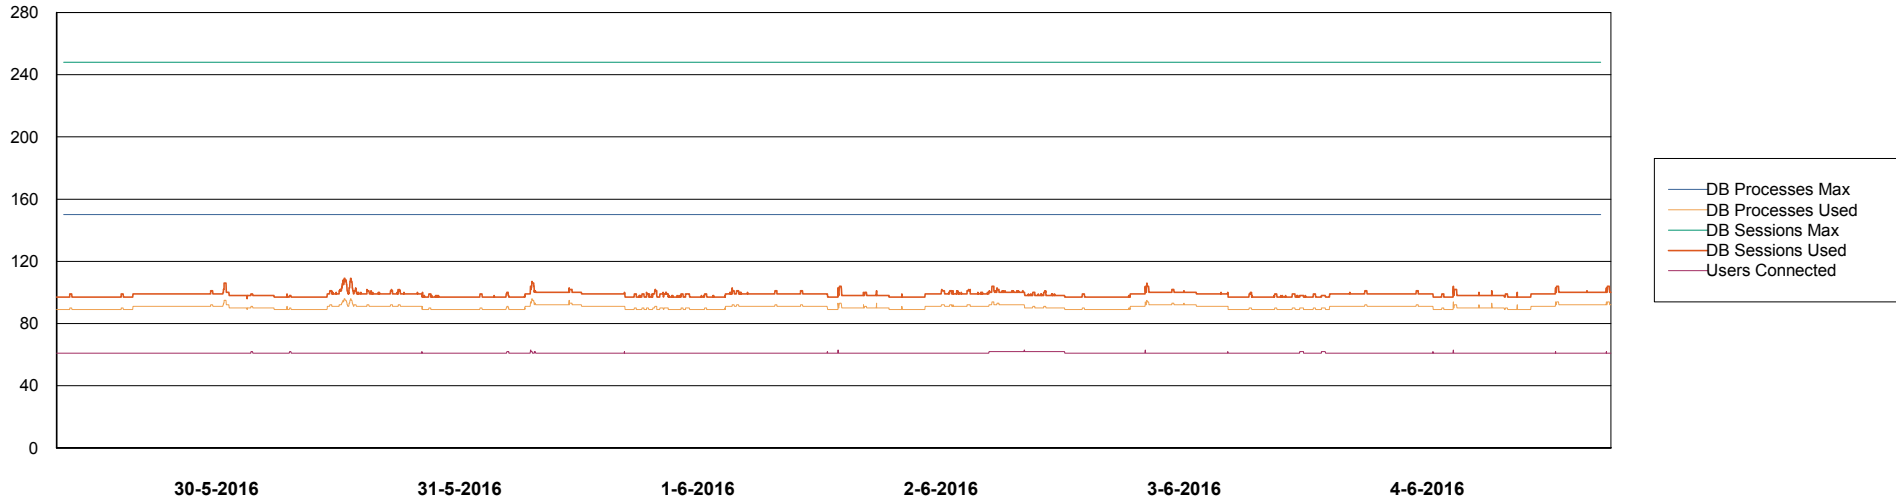

=====
 HARDDISK USAGE JWR_PRD_JWR-ODB-02
 =====

	Used disk space on / (GB)	Total disk space on / (GB)	Free disk space on / (GB)
4-6-2016	129	251	109
3-6-2016	129	251	109
2-6-2016	129	251	109
1-6-2016	129	251	109
31-5-2016	129	251	109
30-5-2016	130	251	109
29-5-2016	129	251	109

Weekly SLA Customer Report

Customer JWR Production
Database ID 43

DATABASE PERFORMANCE JWRDB_Production

Weekly SLA Customer Report

Customer JWR Production
Database ID 43

=====
DATABASE PERFORMANCE JWRDB_Standby
=====