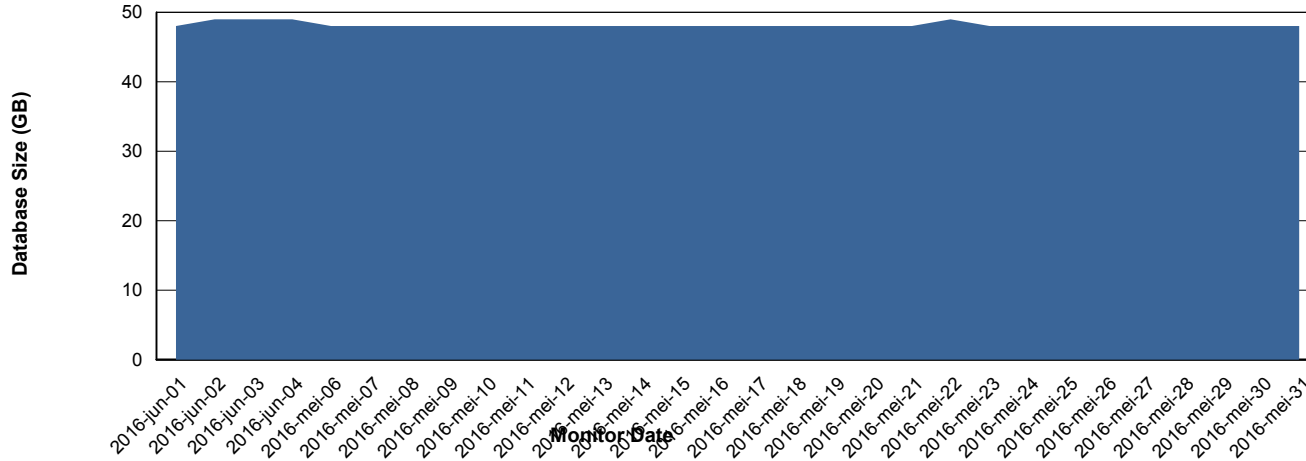

Weekly SLA Customer Report

Customer JWR Production
Database ID 43

DATABASE PERFORMANCE JWRDB_Production

Weekly SLA Customer Report

Customer JWR Production
Database ID 43

=====
DATABASE PERFORMANCE JWRDB_Standby
=====

Weekly SLA Customer Report

Customer JWR Production
 Database ID 43

=====
 DATABASE SIZE JWRDB_Production
 =====

Database growth over last month

=====
 DATABASE TABLESPACES JWRDB_Production
 =====

TOTAL DATABASE SIZE PER TABLESPACE