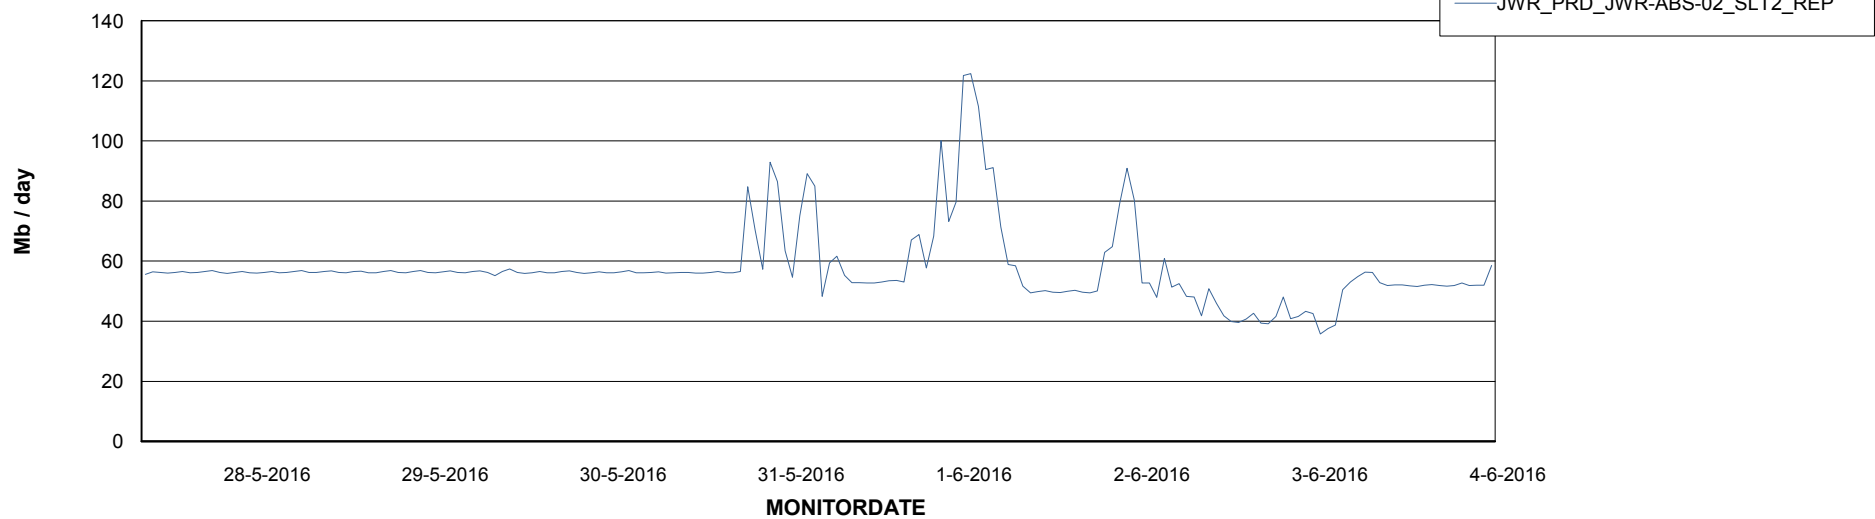

Customer JWR Production
Database ID 43

=====
ABSolute Application ReportServer Services
=====

Disaster per ReportServer

Avg memory used per ReportServer Service

Weekly SLA Customer Report

Customer JWR Production
Database ID 43