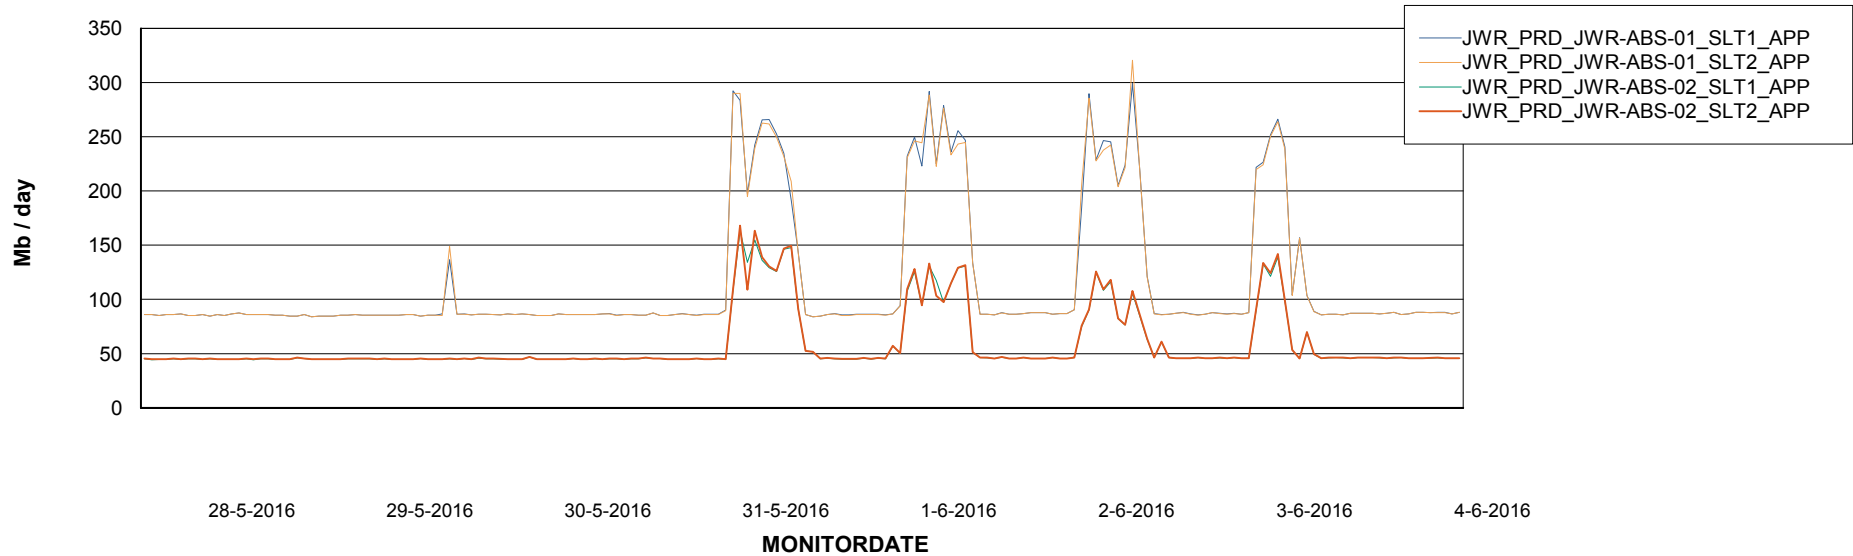

Weekly SLA Customer Report

Customer JWR Production
Database ID 43

Weekly SLA Customer Report

Customer JWR Production
Database ID 43

=====
ABSSolute Application Server Services
=====

Disaster per ABS Server

Avg memory used per ABS Server Service

Weekly SLA Customer Report

Customer JWR Production
Database ID 43

=====
ABSolute Application Server Services
=====

Avg users per day per ABS server

Weekly SLA Customer Report