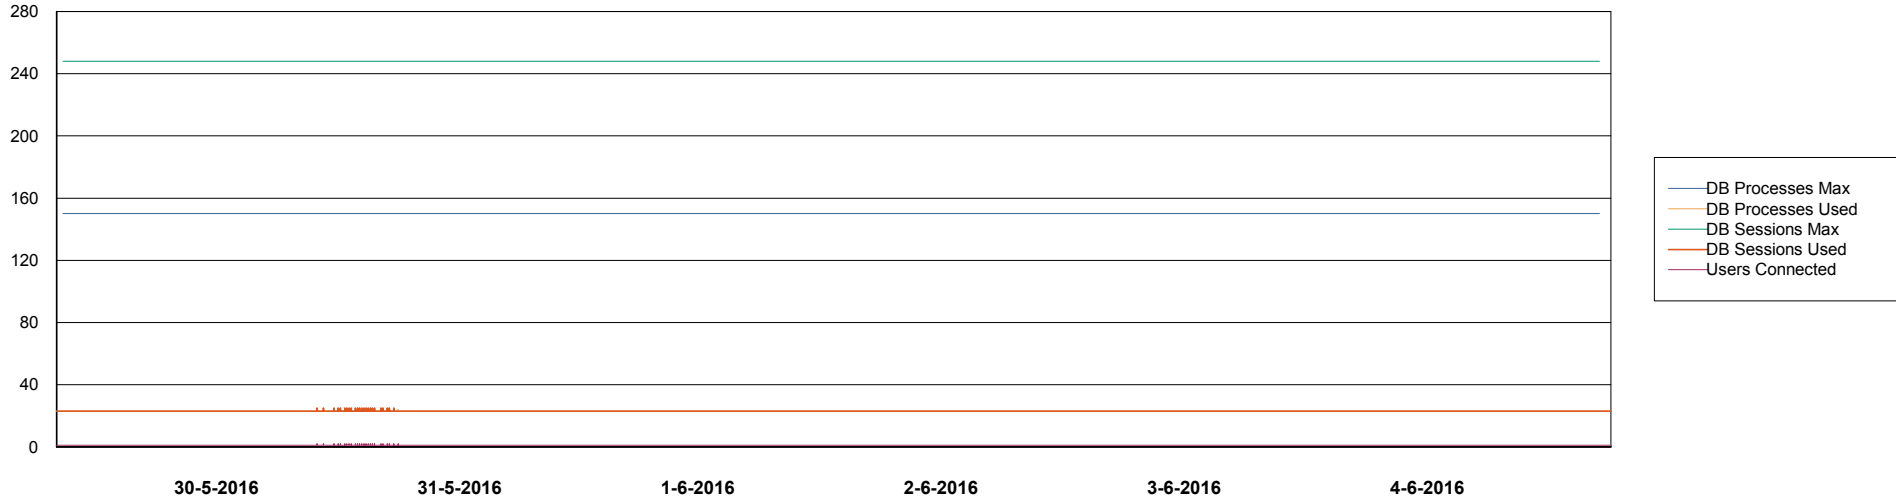

Weekly SLA Customer Report

Customer JWR Production
Database ID 43

DATABASE PERFORMANCE JWRDB_Production

Weekly SLA Customer Report

Customer JWR Production
Database ID 43

=====
DATABASE PERFORMANCE JWRDB_Standby
=====

Weekly SLA Customer Report

Customer JWR Production
 Database ID 43

=====
 DATABASE SIZE JWRDB_Production
 =====

Database growth over last month

=====
 DATABASE TABLESPACES JWRDB_Production
 =====

TOTAL DATABASE SIZE PER TABLESPACE