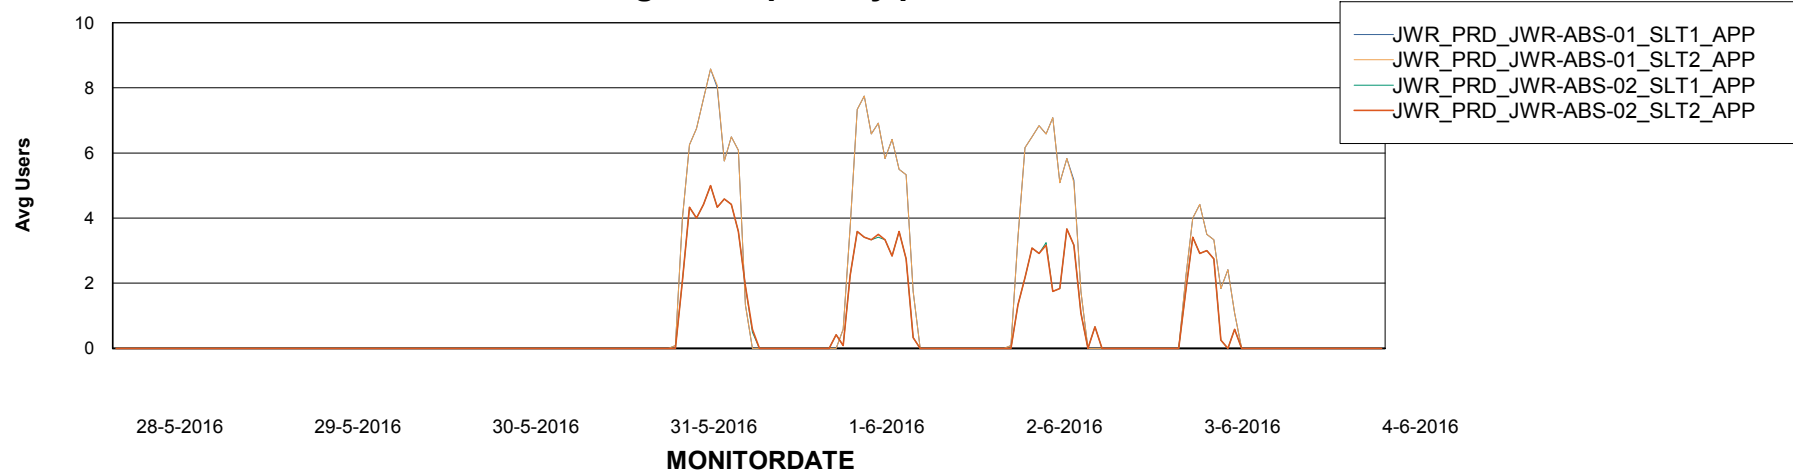

Avg memory used per ABS Server Service

Weekly SLA Customer Report

Customer JWR Production
Database ID 43

=====
ABSolute Application Server Services
=====

Avg users per day per ABS server

Weekly SLA Customer Report