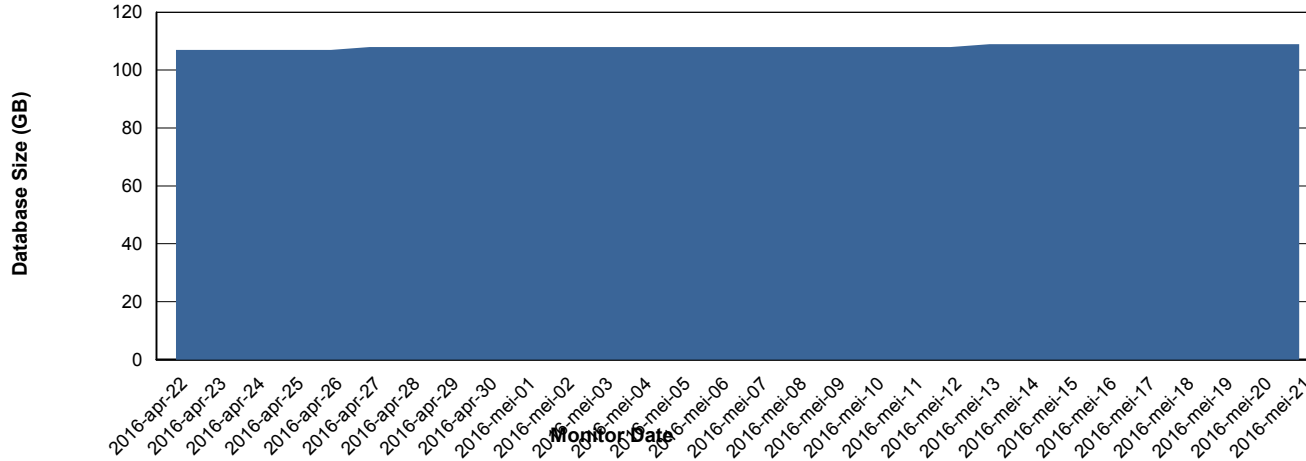

Weekly SLA Customer Report

Customer PHS_Production
Database ID 47

=====
DATABASE SIZE PHSDB_Production
=====

Database growth over last month

=====
DATABASE TABLESPACES PHSDB_Production
=====

TOTAL DATABASE SIZE PER TABLESPACE

Date	Tablespace Name	Filesize (Gb)	Usedsize (Gb)	Percentage free
21-5-2016	ABSDATA	125	109	13
	INDX	2	0	100
20-5-2016	ABSDATA	125	109	13
	INDX	2	0	100
19-5-2016	ABSDATA	125	109	13
	INDX	2	0	100
18-5-2016	ABSDATA	125	109	13
	INDX	2	0	100
17-5-2016	ABSDATA	125	109	13
	INDX	2	0	100
16-5-2016	ABSDATA	125	109	13
	INDX	2	0	100
15-5-2016	ABSDATA	125	108	14
	INDX	2	0	100