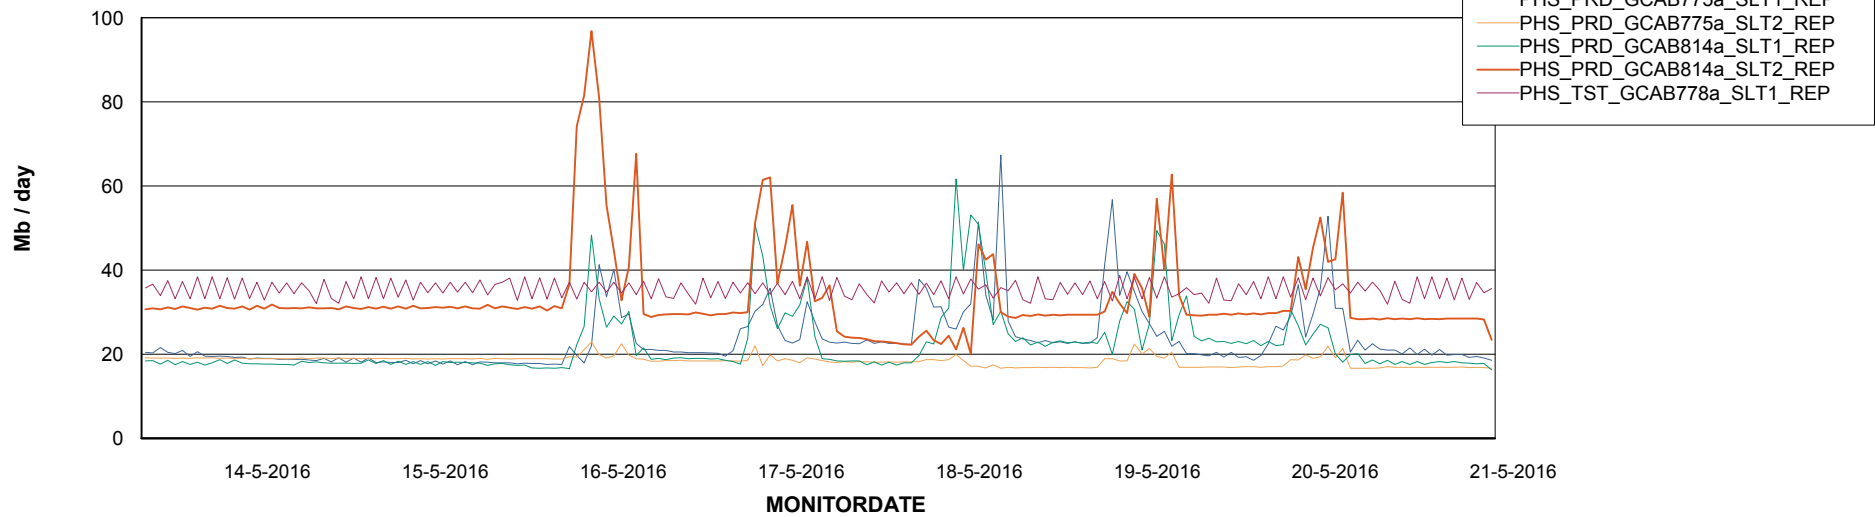

Avg users per day per ABS server

Weekly SLA Customer Report

Customer PHS_Production
Database ID 47

=====
ABSolute Application ReportServer Services
=====

Disaster per ReportServer

Avg memory used per ReportServer Service