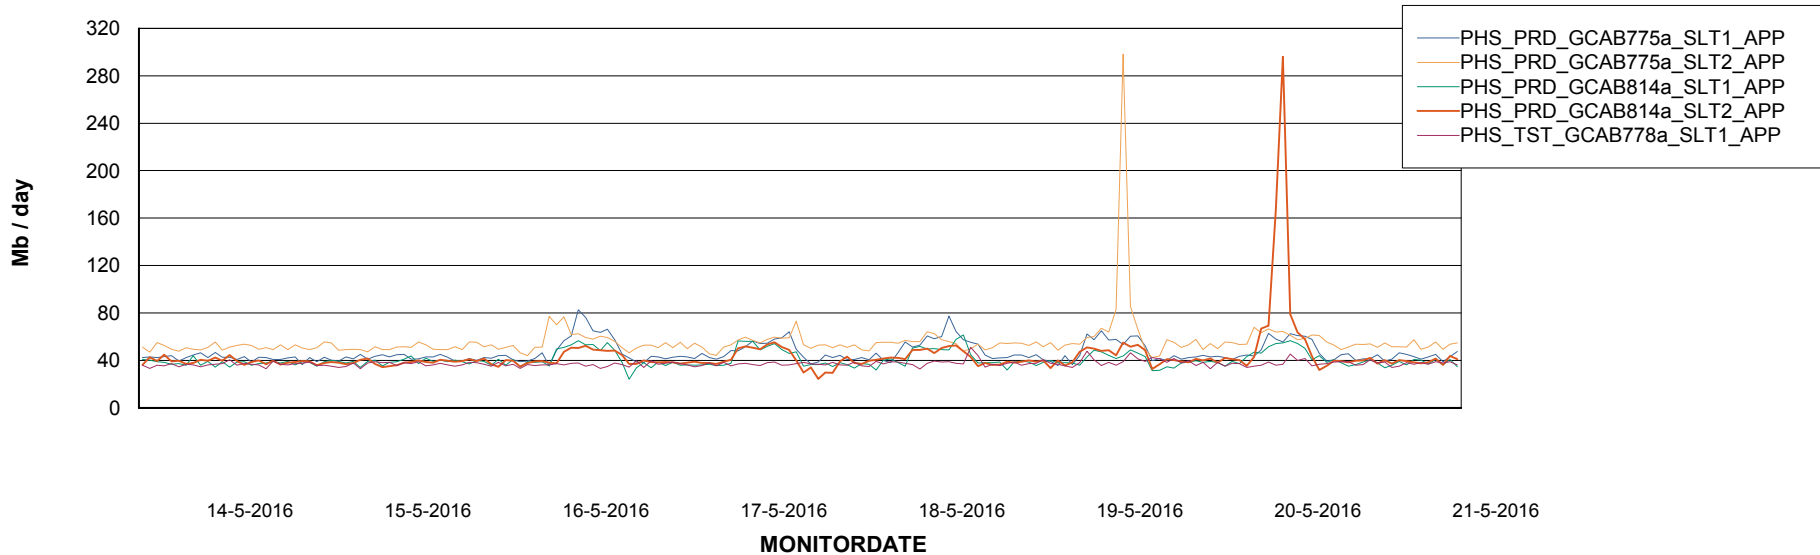

Weekly SLA Customer Report

Customer PHS_Production
Database ID 47

=====
STANDBY DATABASE HEALTH PHS_Production
=====

Recovery lag for last 7 days

Weekly SLA Customer Report

Customer PHS_Production
Database ID 47

=====
ABSolute Application Server Services
=====

Disaster per ABS Server

Avg memory used per ABS Server Service

Weekly SLA Customer Report

Customer PHS_Production
Database ID 47

=====
ABSolute Application Server Services
=====