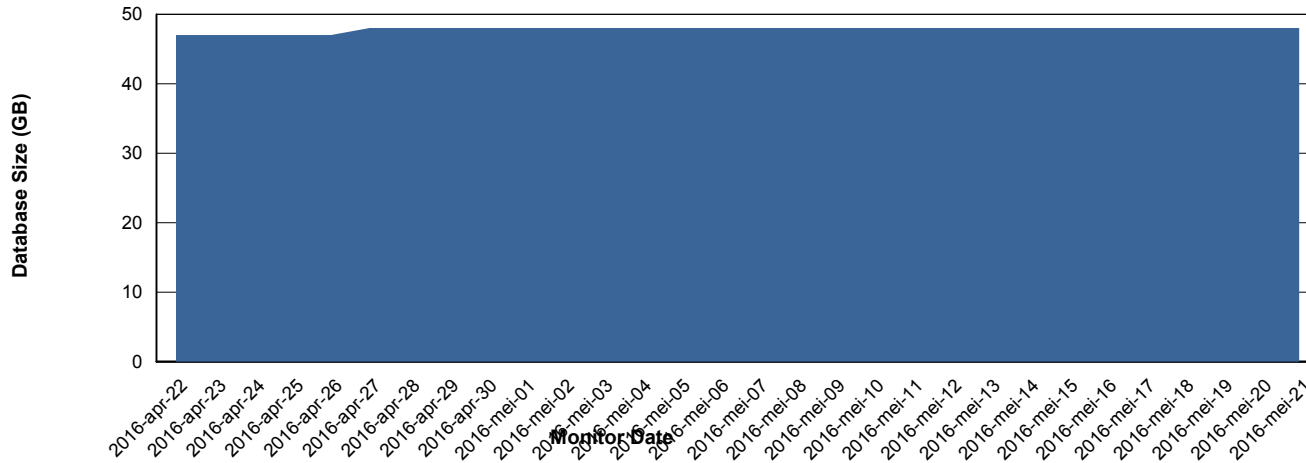

Weekly SLA Customer Report

Customer JWR Production
Database ID 43

=====
DATABASE SIZE JWRDB_Production
=====

Database growth over last month

=====
DATABASE TABLESPACES JWRDB_Production
=====

TOTAL DATABASE SIZE PER TABLESPACE

Date	Tablespace Name	Filesize (Gb)	Usedsize (Gb)	Percentage free
21-5-2016	ABSDATA	18	15	17
	INDX	46	32	30
20-5-2016	ABSDATA	18	15	17
	INDX	46	32	30
19-5-2016	ABSDATA	18	15	17
	INDX	46	32	30
18-5-2016	ABSDATA	18	15	17
	INDX	46	32	30
17-5-2016	ABSDATA	18	15	17
	INDX	46	32	30
16-5-2016	ABSDATA	18	15	17
	INDX	46	32	30
15-5-2016	ABSDATA	18	15	17
	INDX	46	32	30