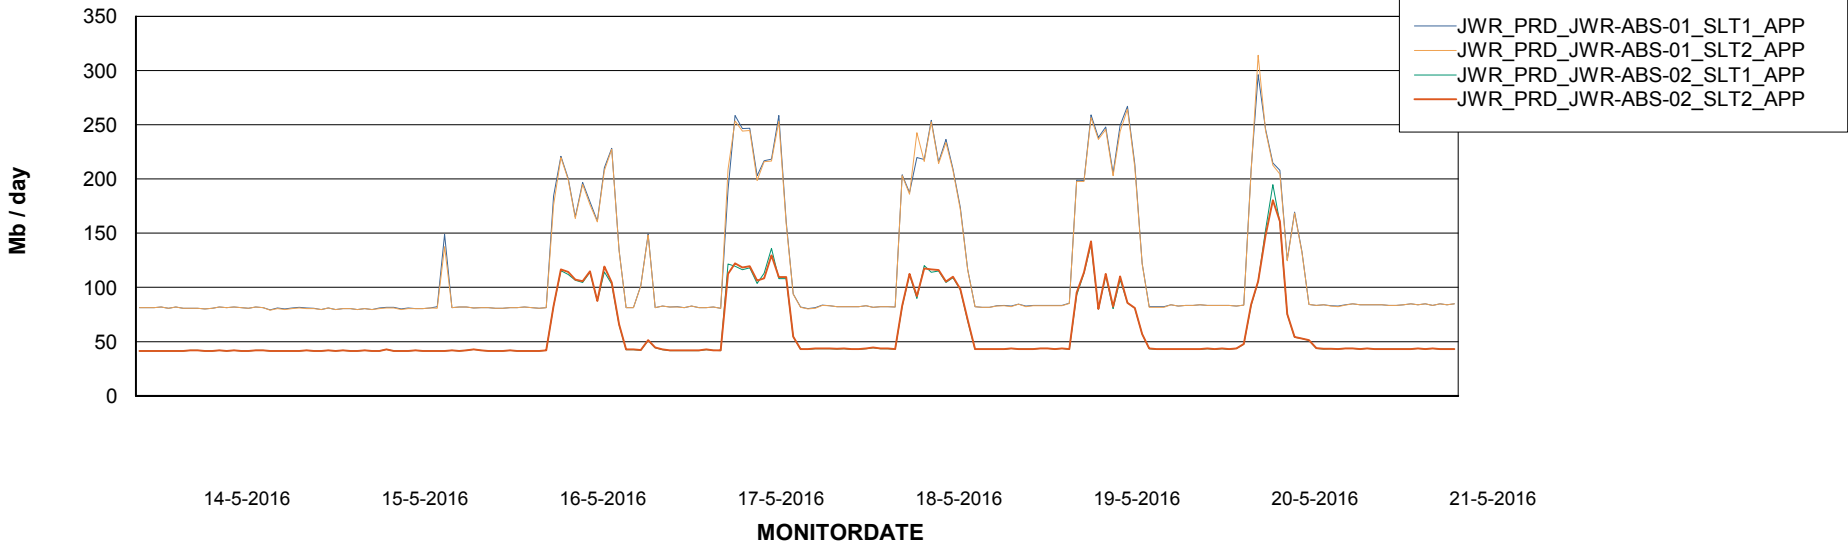

Avg memory used per ABS Server Service