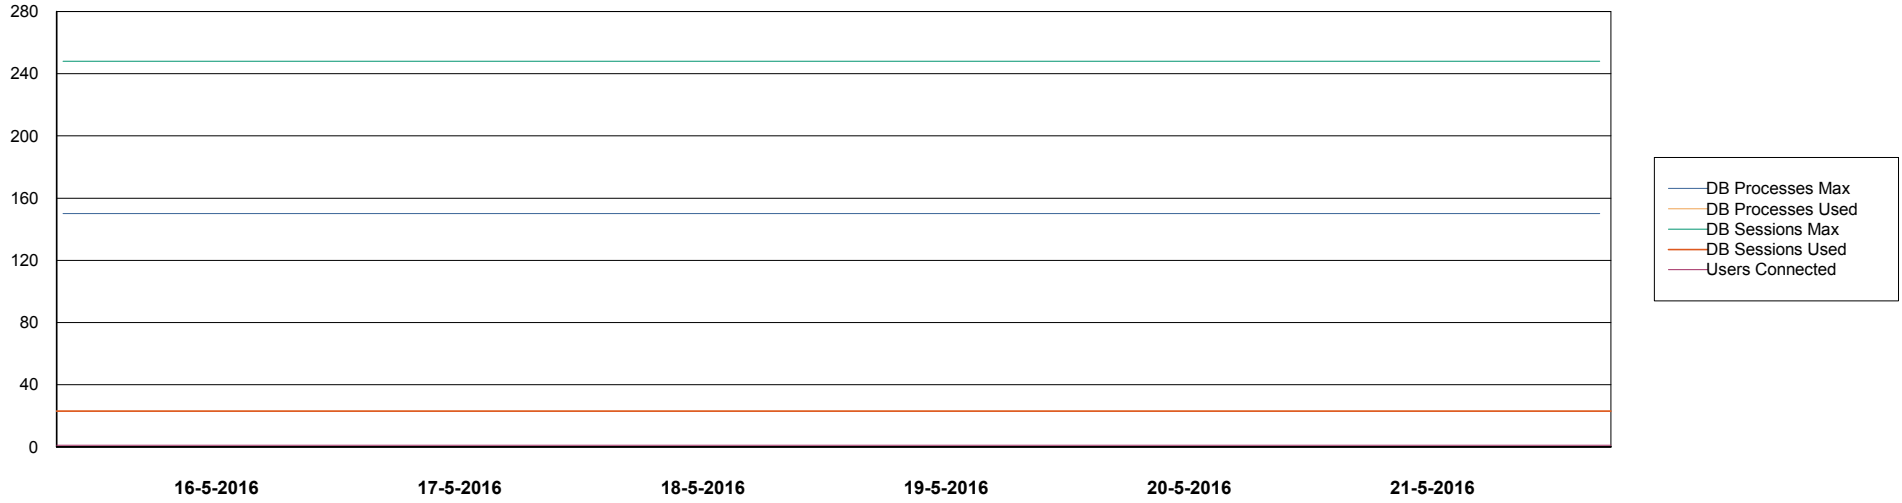

DATABASE PERFORMANCE JWRDB_Standby