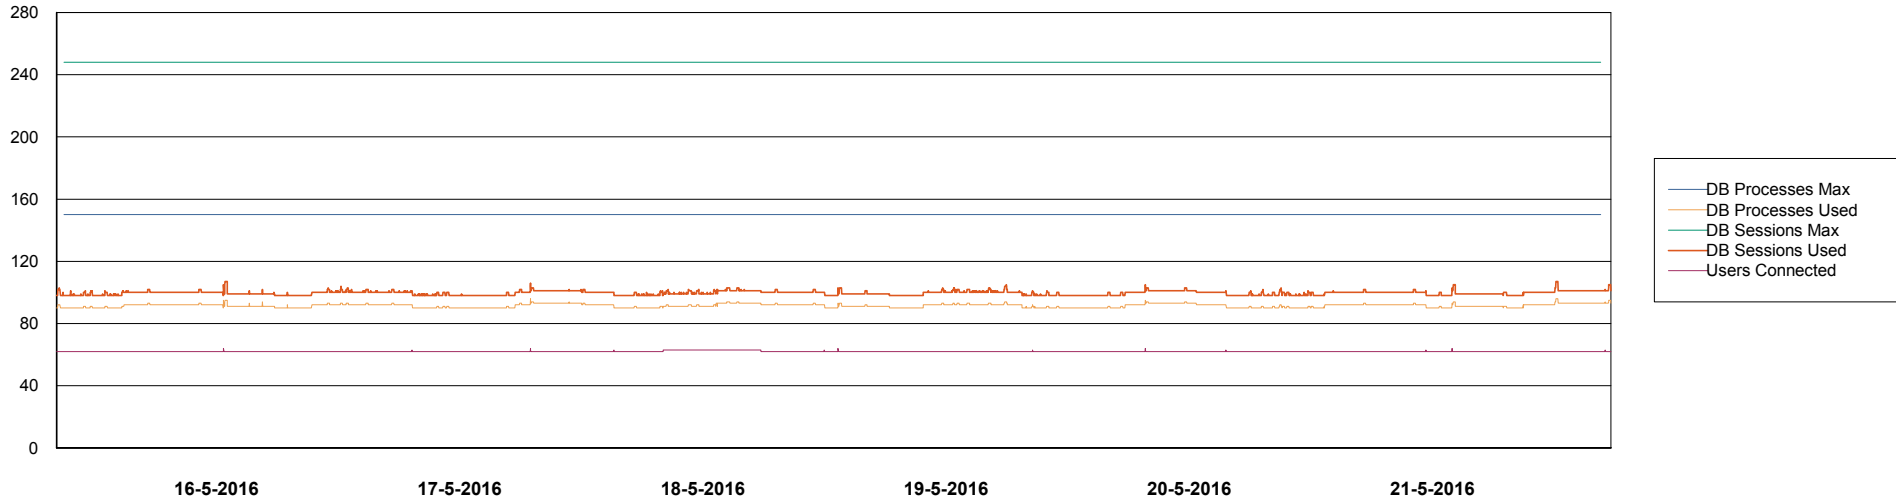

DATABASE PERFORMANCE JWRDB_Production