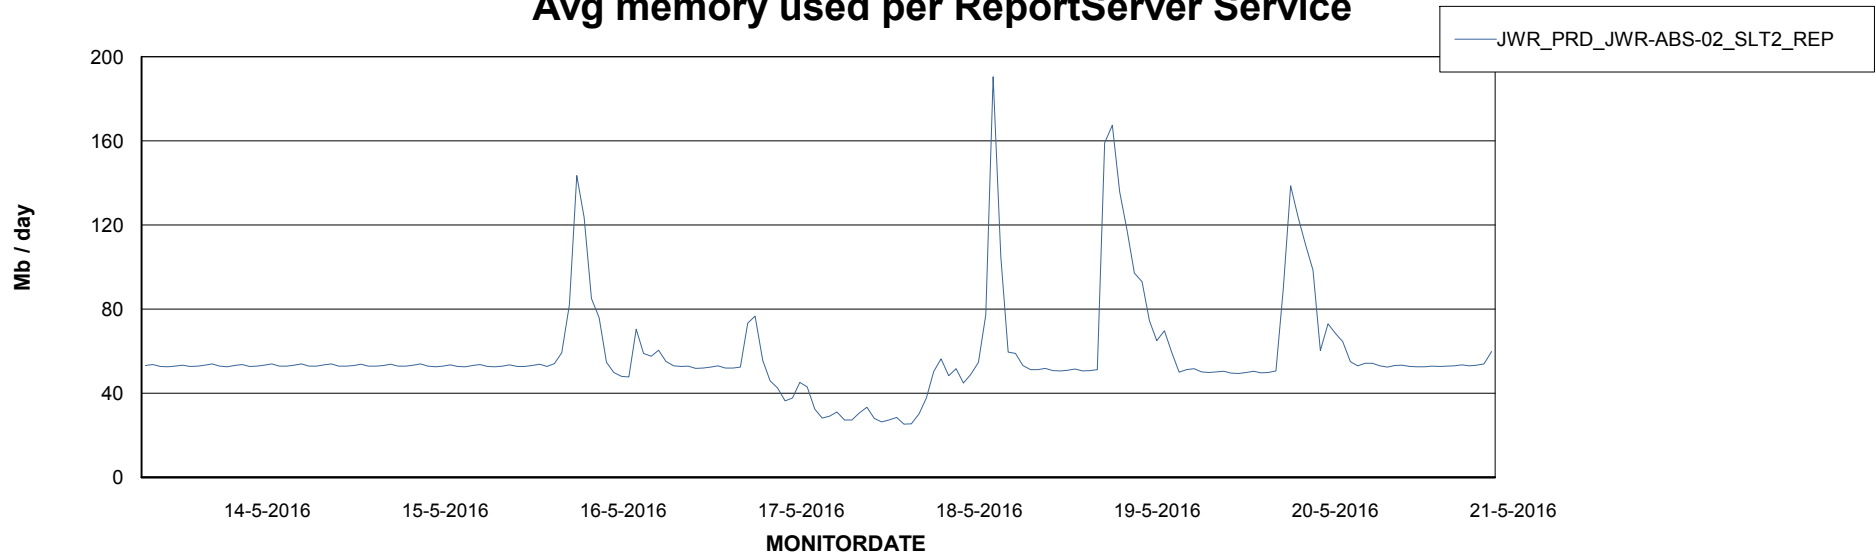

Avg memory used per ReportServer Service