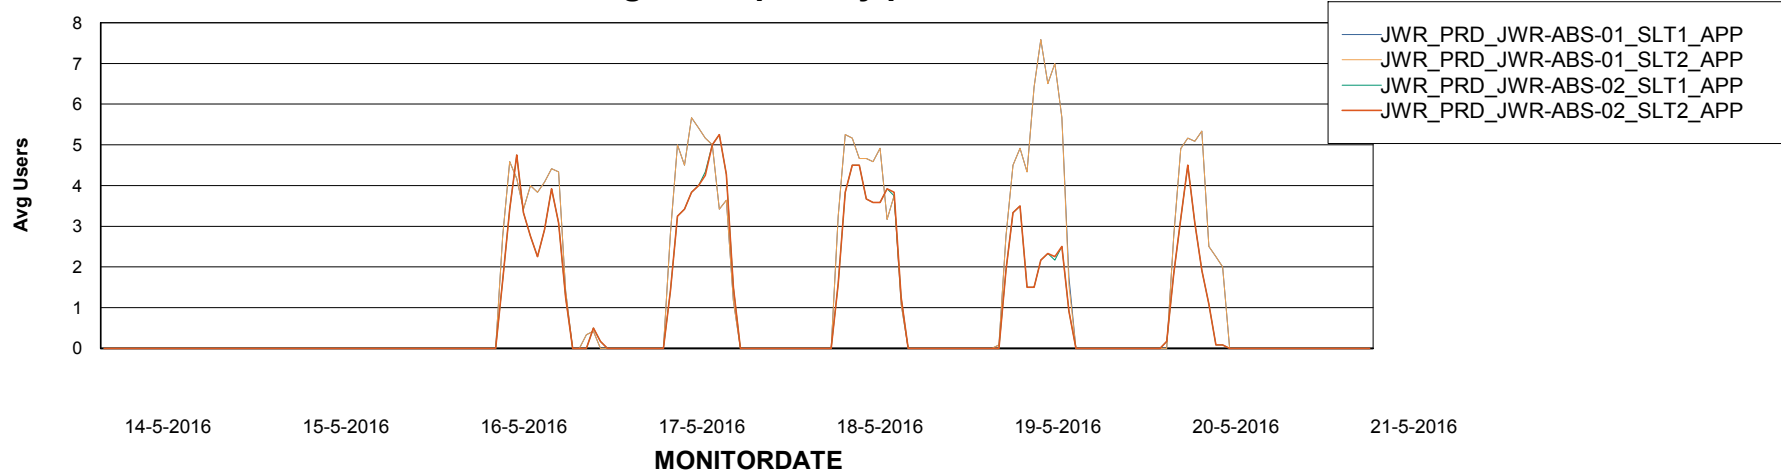

=====
ABSolute Application Server Services
=====

Avg users per day per ABS server