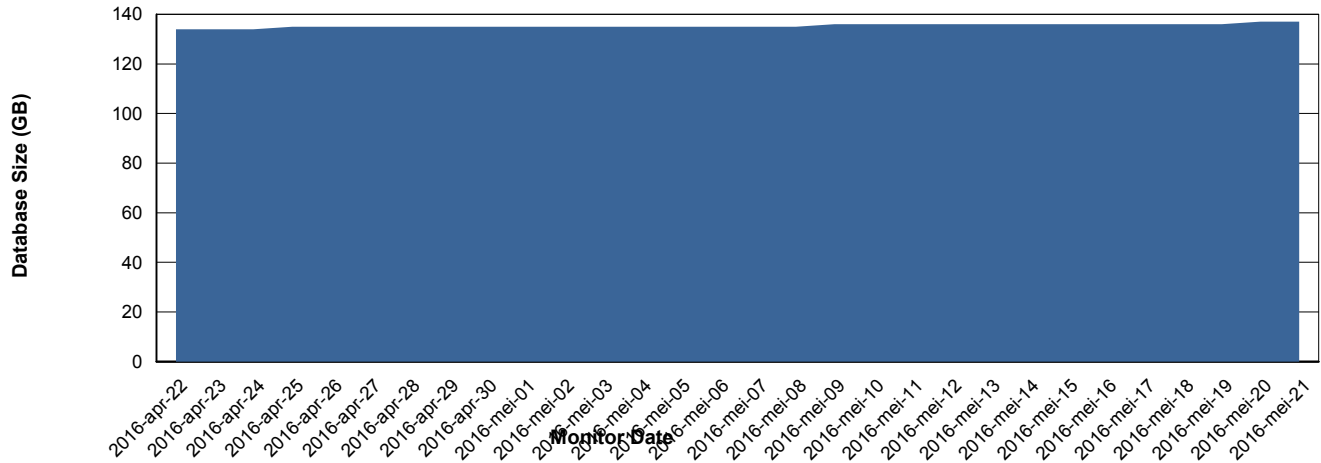

Weekly SLA Customer Report

Customer FIS_Production
Database ID 46

=====
DATABASE SIZE FISDB_Production
=====

Database growth over last month

=====
DATABASE TABLESPACES FISDB_Production
=====

TOTAL DATABASE SIZE PER TABLESPACE

Date	Tablespace Name	Filesize (Gb)	Usedsize (Gb)	Percentage free
21-5-2016	ABSDATA	74	60	19
	INDX	88	72	18
20-5-2016	ABSDATA	74	60	19
	INDX	88	72	18
19-5-2016	ABSDATA	74	60	19
	INDX	88	72	18
18-5-2016	ABSDATA	74	60	19
	INDX	88	72	18
17-5-2016	ABSDATA	74	60	19
	INDX	88	72	18
16-5-2016	ABSDATA	74	60	19
	INDX	88	72	18
15-5-2016	ABSDATA	74	60	19
	INDX	88	72	18