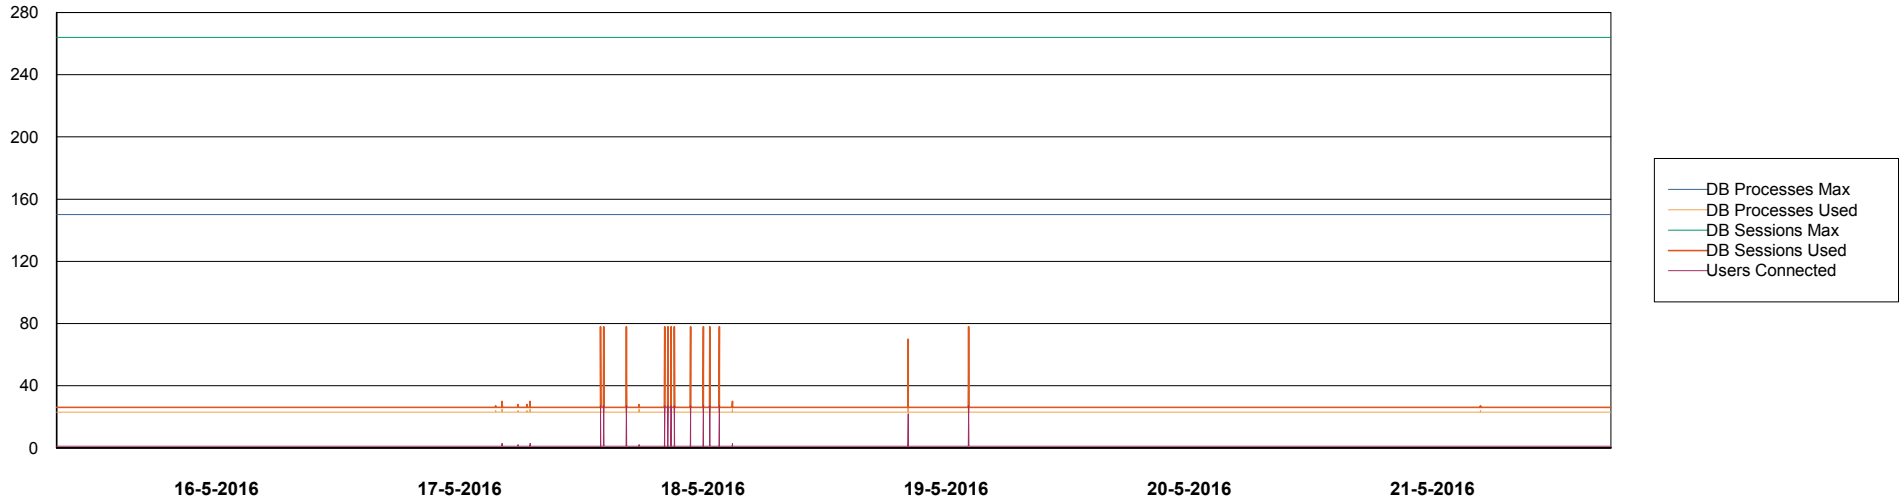

DATABASE PERFORMANCE FISDB_Standby