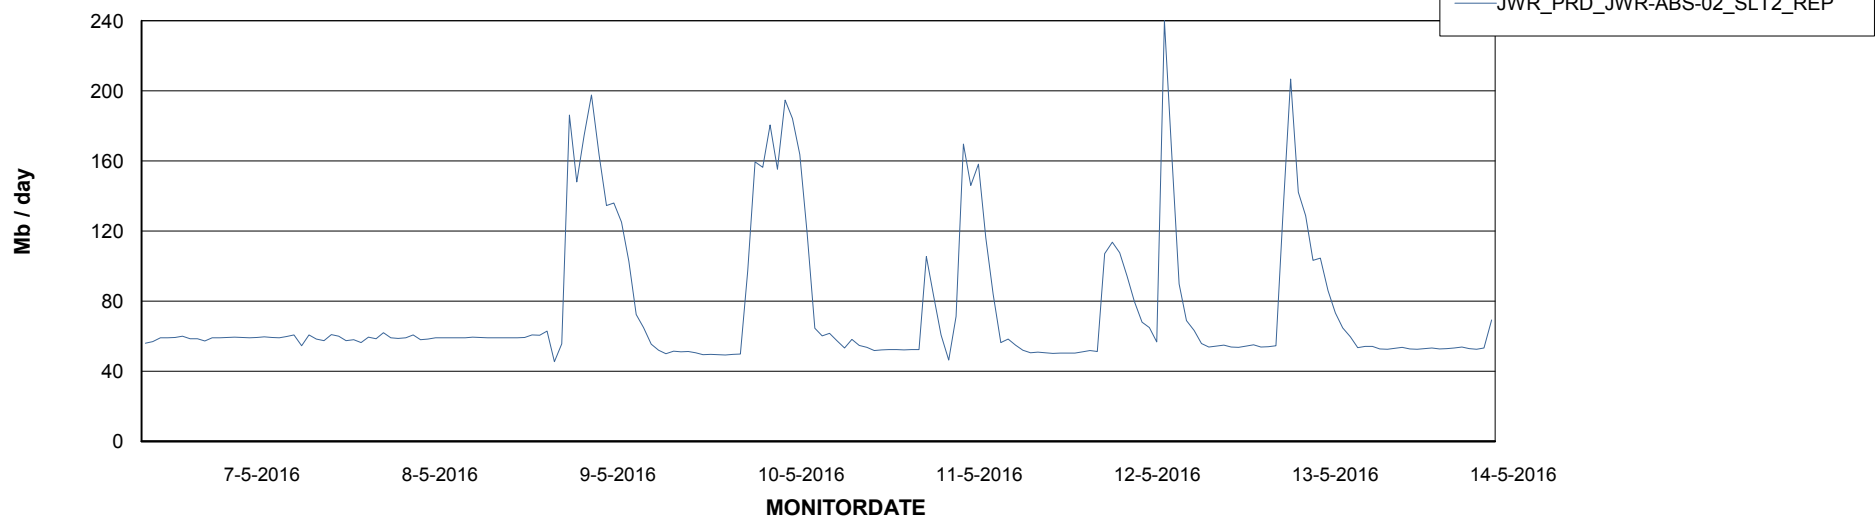

Avg memory used per ReportServer Service