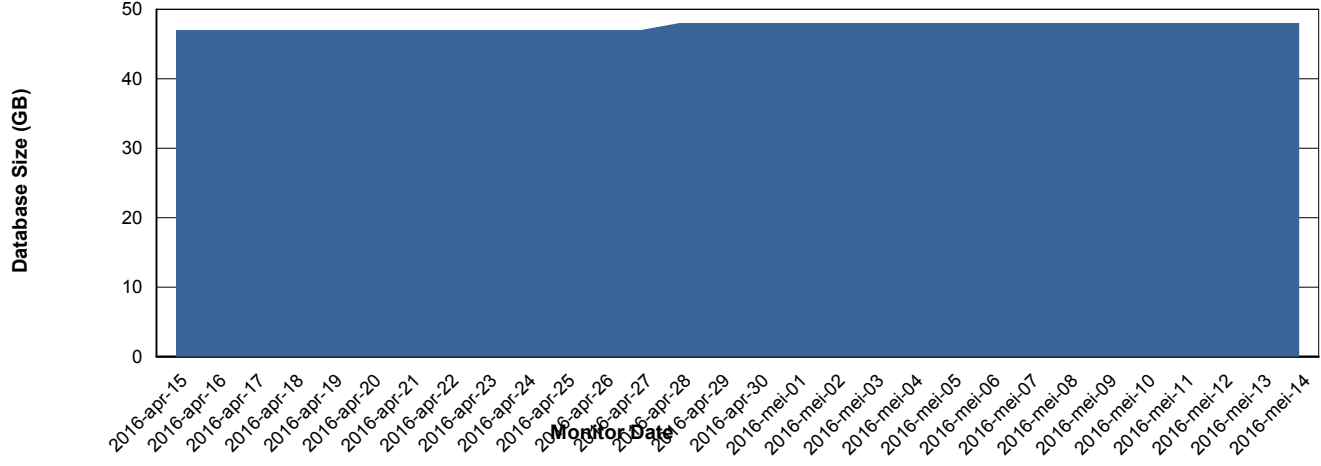

Weekly SLA Customer Report

Customer JWR Production
Database ID 43

=====
DATABASE SIZE JWRDB_Production
=====

Database growth over last month

=====
DATABASE TABLESPACES JWRDB_Production
=====

TOTAL DATABASE SIZE PER TABLESPACE

Date	Tablespace Name	Filesize (Gb)	Usedsize (Gb)	Percentage free
14-5-2016	ABSDATA	18	15	17
	INDX	46	32	30
13-5-2016	ABSDATA	18	15	17
	INDX	46	32	30
12-5-2016	ABSDATA	18	15	17
	INDX	46	32	30
11-5-2016	ABSDATA	18	15	17
	INDX	46	32	30
10-5-2016	ABSDATA	18	15	17
	INDX	46	32	30
9-5-2016	ABSDATA	18	15	17
	INDX	46	32	30
8-5-2016	ABSDATA	18	15	17
	INDX	46	32	30