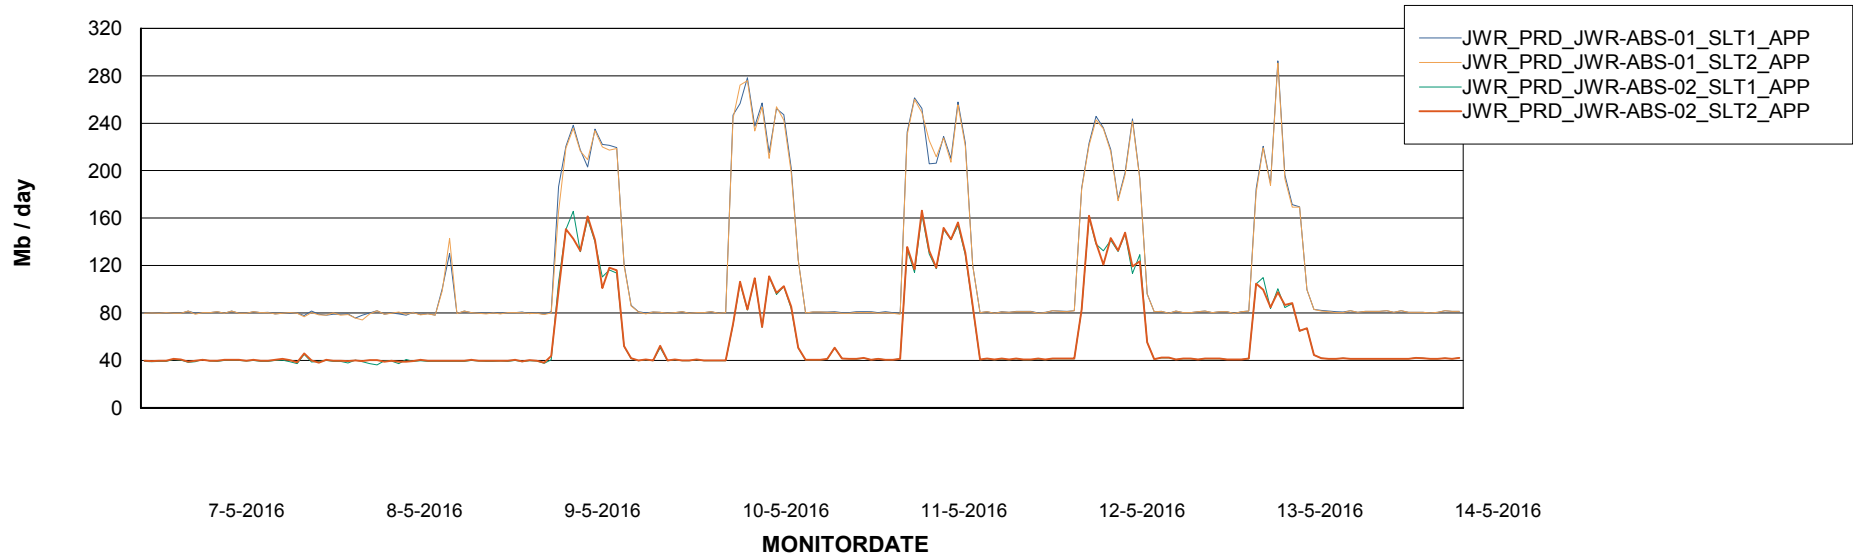

Avg memory used per ABS Server Service