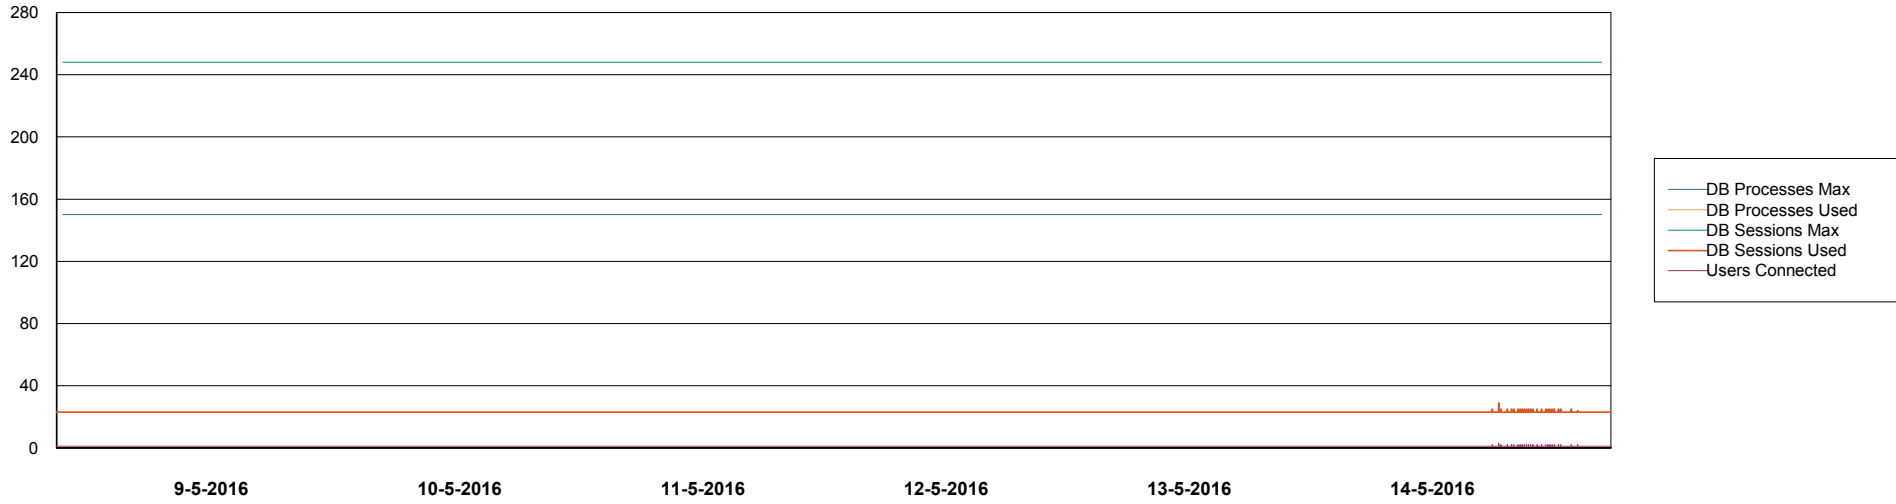

Weekly SLA Customer Report

Customer JWR Production
Database ID 43

DATABASE PERFORMANCE JWRDB_Standby