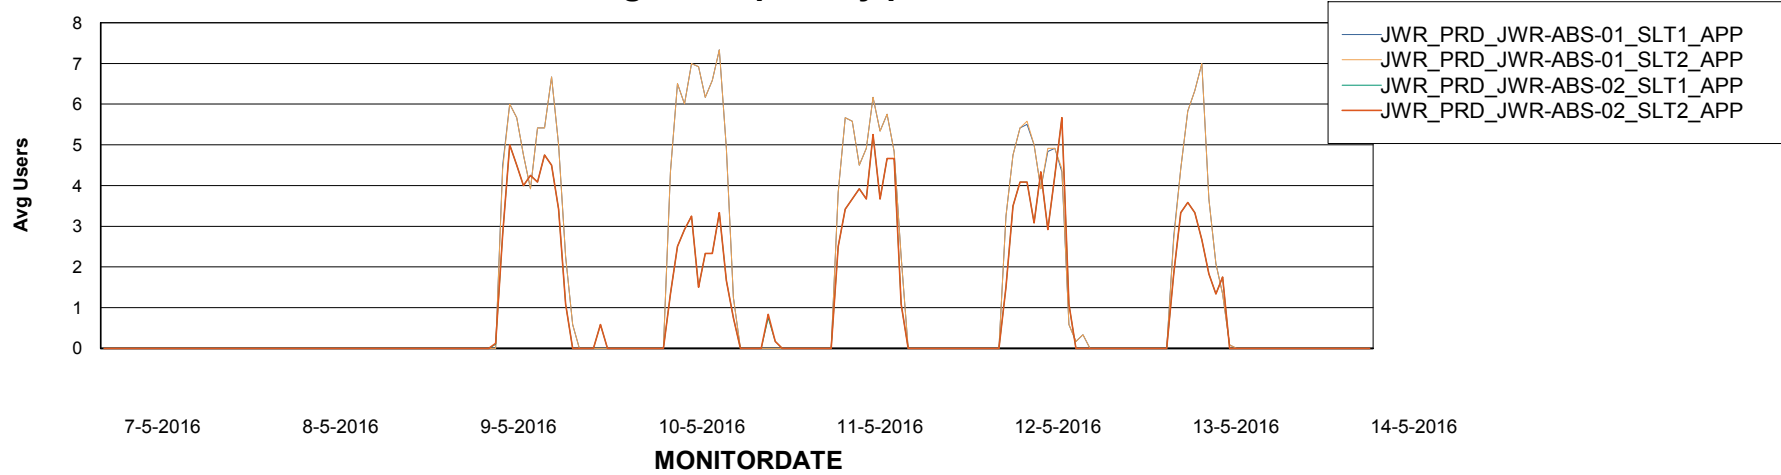

Weekly SLA Customer Report

Customer JWR Production
Database ID 43

=====
ABSolute Application Server Services
=====

Avg users per day per ABS server