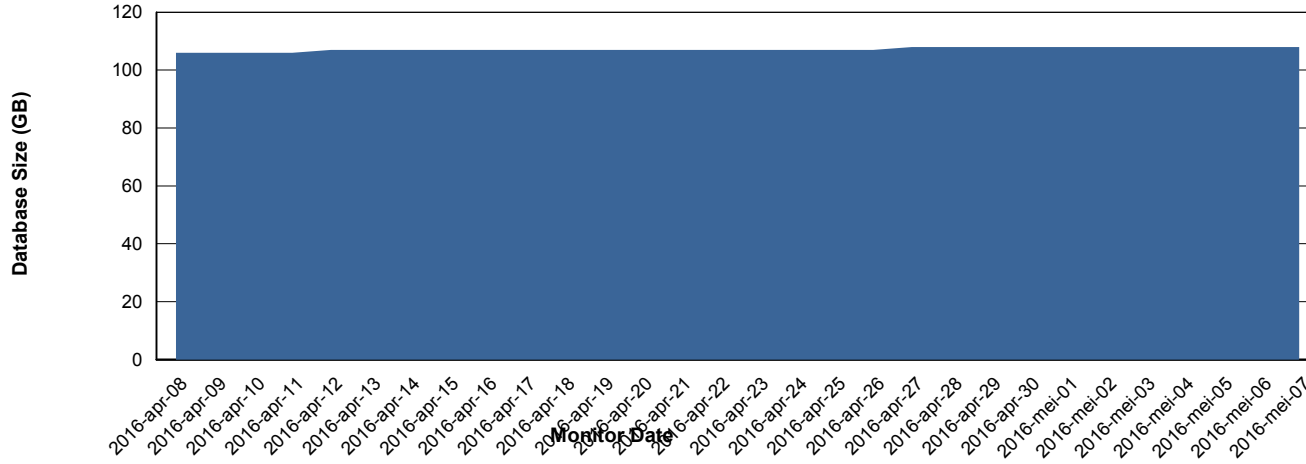

Weekly SLA Customer Report

Customer PHS_Production
Database ID 47

=====
DATABASE SIZE PHSDB_Production
=====

Database growth over last month

=====
DATABASE TABLESPACES PHSDB_Production
=====

TOTAL DATABASE SIZE PER TABLESPACE

Date	Tablespace Name	Filesize (Gb)	Usedsize (Gb)	Percentage free
7-5-2016	ABSDATA	125	107	14
	INDX	2	0	100
6-5-2016	ABSDATA	125	107	14
	INDX	2	0	100
5-5-2016	ABSDATA	125	107	14
	INDX	2	0	100
4-5-2016	ABSDATA	125	107	14
	INDX	2	0	100
3-5-2016	ABSDATA	125	107	14
	INDX	2	0	100
2-5-2016	ABSDATA	125	106	15
	INDX	2	0	100
1-5-2016	ABSDATA	125	106	15
	INDX	2	0	100