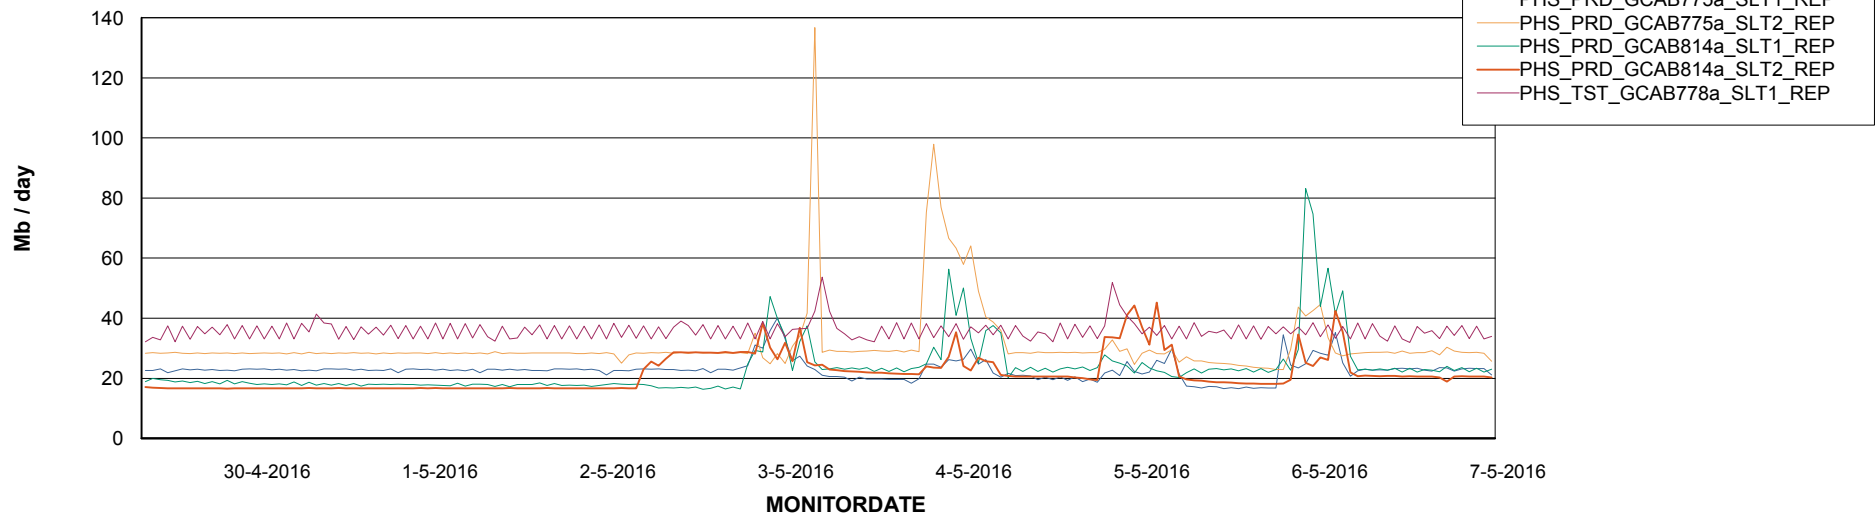

Avg users per day per ABS server

Weekly SLA Customer Report

Customer PHS_Production
Database ID 47

=====
ABSolute Application ReportServer Services
=====

Disaster per ReportServer

Avg memory used per ReportServer Service