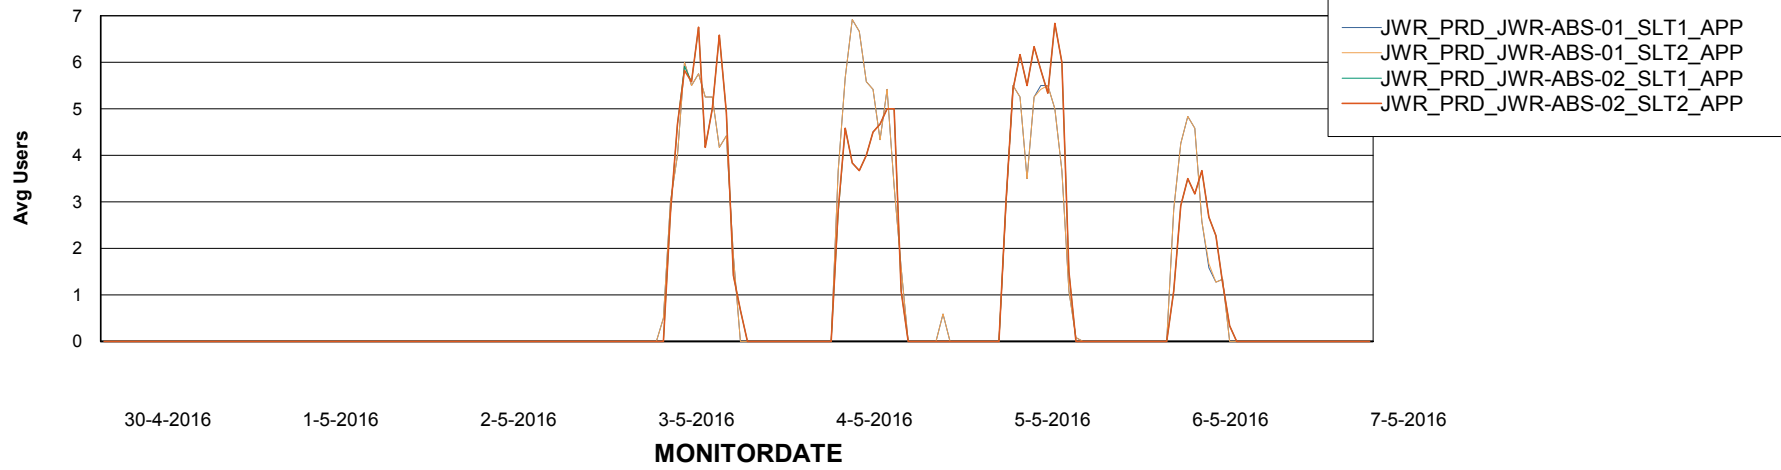

Customer JWR Production
 Database ID 43

=====
 DATABASE SIZE JWRDB_Production
 =====

Database growth over last month

=====
 DATABASE TABLESPACES JWRDB_Production
 =====

TOTAL DATABASE SIZE PER TABLESPACE

Date	Tablespace Name	Filesize (Gb)	Usedsize (Gb)	Percentage free
7-5-2016	ABSDATA	18	15	17
	INDX	46	32	30
6-5-2016	ABSDATA	18	15	17
	INDX	46	32	30
5-5-2016	ABSDATA	18	15	17
	INDX	46	32	30
4-5-2016	ABSDATA	18	15	17
	INDX	46	32	30
3-5-2016	ABSDATA	18	15	17
	INDX	46	32	30
2-5-2016	ABSDATA	18	15	17
	INDX	46	32	30
1-5-2016	ABSDATA	18	15	17
	INDX	46	32	30

Weekly SLA Customer Report

Customer JWR Production
Database ID 43

Weekly SLA Customer Report

Customer JWR Production
Database ID 43

ABSSolute Application Server Services

Disaster per ABS Server

Avg memory used per ABS Server Service

Weekly SLA Customer Report

Customer JWR Production
Database ID 43

=====
ABSolute Application Server Services
=====

Avg users per day per ABS server

Weekly SLA Customer Report

Customer JWR Production
Database ID 43