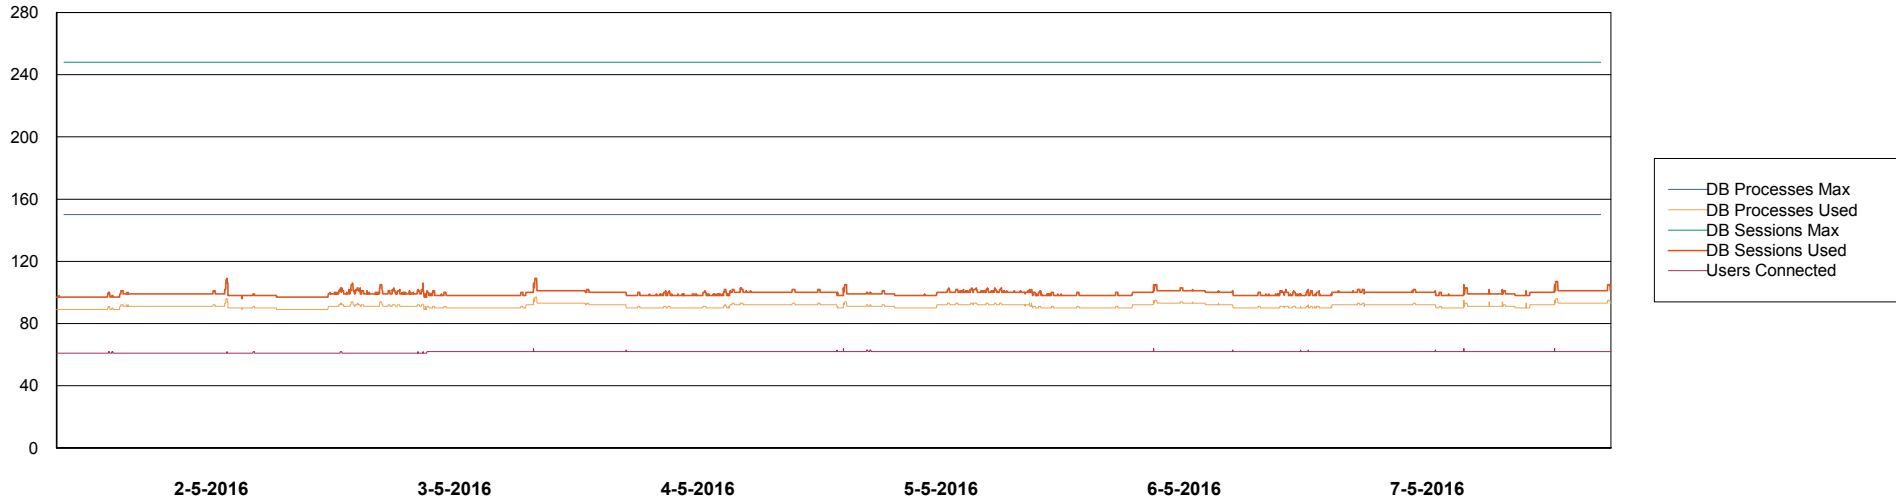

=====
HARDDISK USAGE JWR_PRD_JWR-ODB-02
=====

	Used disk space on / (GB)	Total disk space on / (GB)	Free disk space on / (GB)
7-5-2016	129	251	109
6-5-2016	129	251	109
5-5-2016	129	251	109
4-5-2016	129	251	109
3-5-2016	129	251	109
2-5-2016	130	251	109
1-5-2016	129	251	109

Weekly SLA Customer Report

Customer JWR Production
Database ID 43

DATABASE PERFORMANCE JWRDB_Production

Weekly SLA Customer Report

Customer JWR Production
Database ID 43

DATABASE PERFORMANCE JWRDB_Standby

Weekly SLA Customer Report