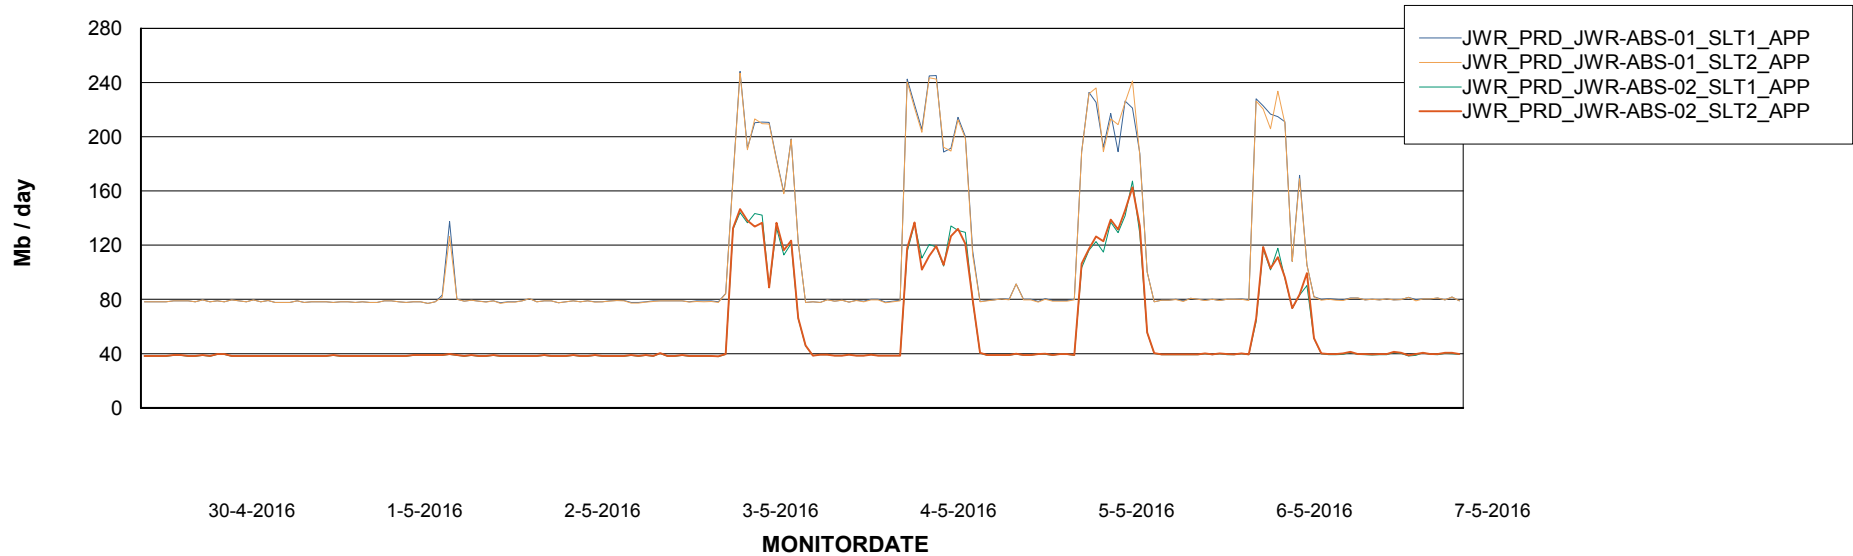

Customer JWR Production
 Database ID 43

=====
 DATABASE SIZE JWRDB_Production
 =====

Database growth over last month

=====
 DATABASE TABLESPACES JWRDB_Production
 =====

TOTAL DATABASE SIZE PER TABLESPACE

Date	Tablespace Name	Filesize (Gb)	Usedsize (Gb)	Percentage free
7-5-2016	ABSDATA	18	15	17
	INDX	46	32	30
6-5-2016	ABSDATA	18	15	17
	INDX	46	32	30
5-5-2016	ABSDATA	18	15	17
	INDX	46	32	30
4-5-2016	ABSDATA	18	15	17
	INDX	46	32	30
3-5-2016	ABSDATA	18	15	17
	INDX	46	32	30
2-5-2016	ABSDATA	18	15	17
	INDX	46	32	30
1-5-2016	ABSDATA	18	15	17
	INDX	46	32	30

Weekly SLA Customer Report

Customer JWR Production
Database ID 43

Weekly SLA Customer Report

Customer JWR Production
Database ID 43

ABSSolute Application Server Services

Disaster per ABS Server

Avg memory used per ABS Server Service

Weekly SLA Customer Report

Customer JWR Production
Database ID 43

=====
ABSolute Application Server Services
=====

Avg users per day per ABS server

Weekly SLA Customer Report

Customer JWR Production
Database ID 43