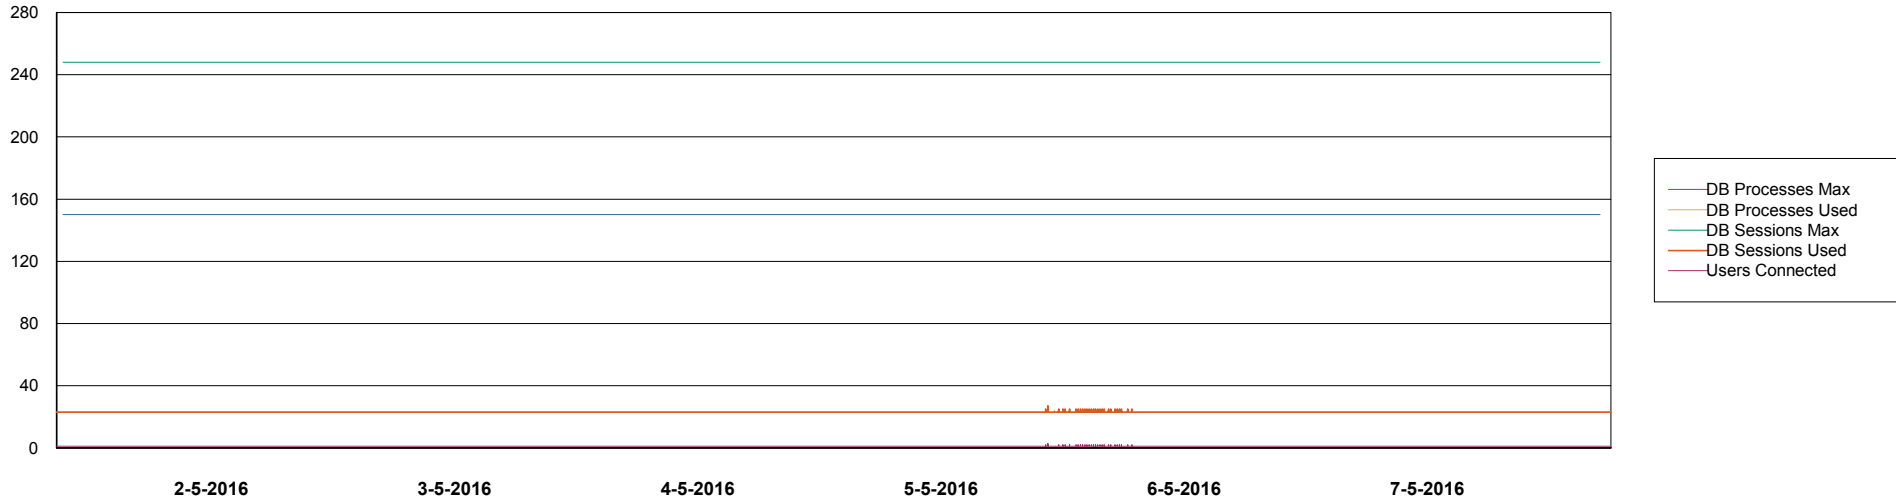

=====
HARDDISK USAGE JWR_PRD_JWR-ODB-02
=====

	Used disk space on / (GB)	Total disk space on / (GB)	Free disk space on / (GB)
7-5-2016	129	251	109
6-5-2016	129	251	109
5-5-2016	129	251	109
4-5-2016	129	251	109
3-5-2016	129	251	109
2-5-2016	130	251	109
1-5-2016	129	251	109

Weekly SLA Customer Report

Customer JWR Production
Database ID 43

DATABASE PERFORMANCE JWRDB_Production

Weekly SLA Customer Report

Customer JWR Production
Database ID 43

DATABASE PERFORMANCE JWRDB_Standby

Weekly SLA Customer Report

Customer JWR Production
 Database ID 43

=====
 DATABASE SIZE JWRDB_Production
 =====

Database growth over last month

=====
 DATABASE TABLESPACES JWRDB_Production
 =====

TOTAL DATABASE SIZE PER TABLESPACE

Date	Tablespace Name	Filesize (Gb)	Usedsize (Gb)	Percentage free
7-5-2016	ABSDATA	18	15	17
	INDX	46	32	30
6-5-2016	ABSDATA	18	15	17
	INDX	46	32	30
5-5-2016	ABSDATA	18	15	17
	INDX	46	32	30
4-5-2016	ABSDATA	18	15	17
	INDX	46	32	30
3-5-2016	ABSDATA	18	15	17
	INDX	46	32	30
2-5-2016	ABSDATA	18	15	17
	INDX	46	32	30
1-5-2016	ABSDATA	18	15	17
	INDX	46	32	30