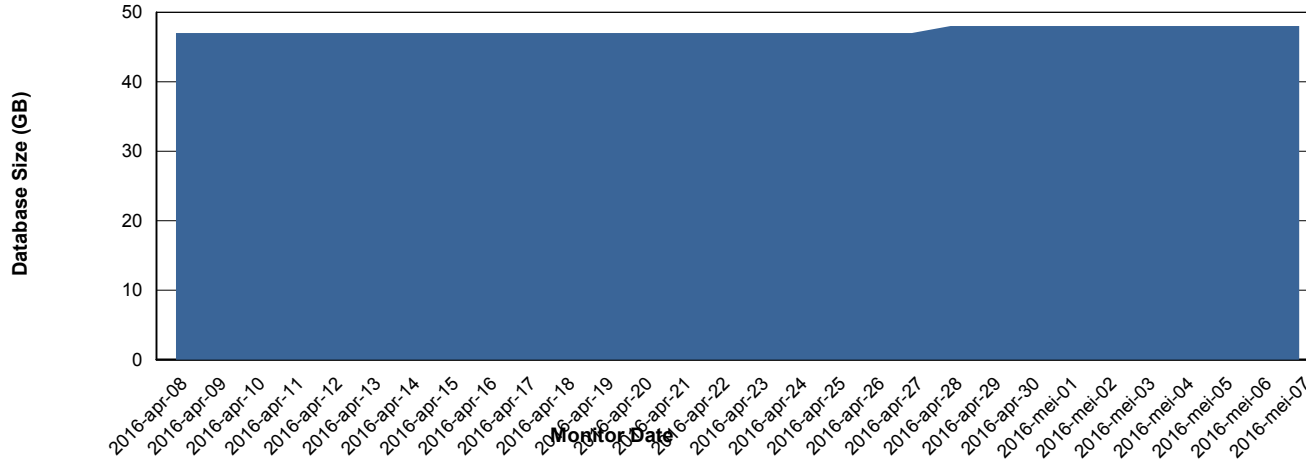

=====
HARDDISK USAGE JWR_PRD_JWR-ODB-02
=====

	Used disk space on / (GB)	Total disk space on / (GB)	Free disk space on / (GB)
7-5-2016	129	251	109
6-5-2016	129	251	109
5-5-2016	129	251	109
4-5-2016	129	251	109
3-5-2016	129	251	109
2-5-2016	130	251	109
1-5-2016	129	251	109

Weekly SLA Customer Report

Customer JWR Production
Database ID 43

DATABASE PERFORMANCE JWRDB_Production

Weekly SLA Customer Report

Customer JWR Production
Database ID 43

DATABASE PERFORMANCE JWRDB_Standby

Weekly SLA Customer Report

Customer JWR Production
 Database ID 43

=====
 DATABASE SIZE JWRDB_Production
 =====

Database growth over last month

=====
 DATABASE TABLESPACES JWRDB_Production
 =====

TOTAL DATABASE SIZE PER TABLESPACE

Date	Tablespace Name	Filesize (Gb)	Usedsize (Gb)	Percentage free
7-5-2016	ABSDATA	18	15	17
	INDX	46	32	30
6-5-2016	ABSDATA	18	15	17
	INDX	46	32	30
5-5-2016	ABSDATA	18	15	17
	INDX	46	32	30
4-5-2016	ABSDATA	18	15	17
	INDX	46	32	30
3-5-2016	ABSDATA	18	15	17
	INDX	46	32	30
2-5-2016	ABSDATA	18	15	17
	INDX	46	32	30
1-5-2016	ABSDATA	18	15	17
	INDX	46	32	30