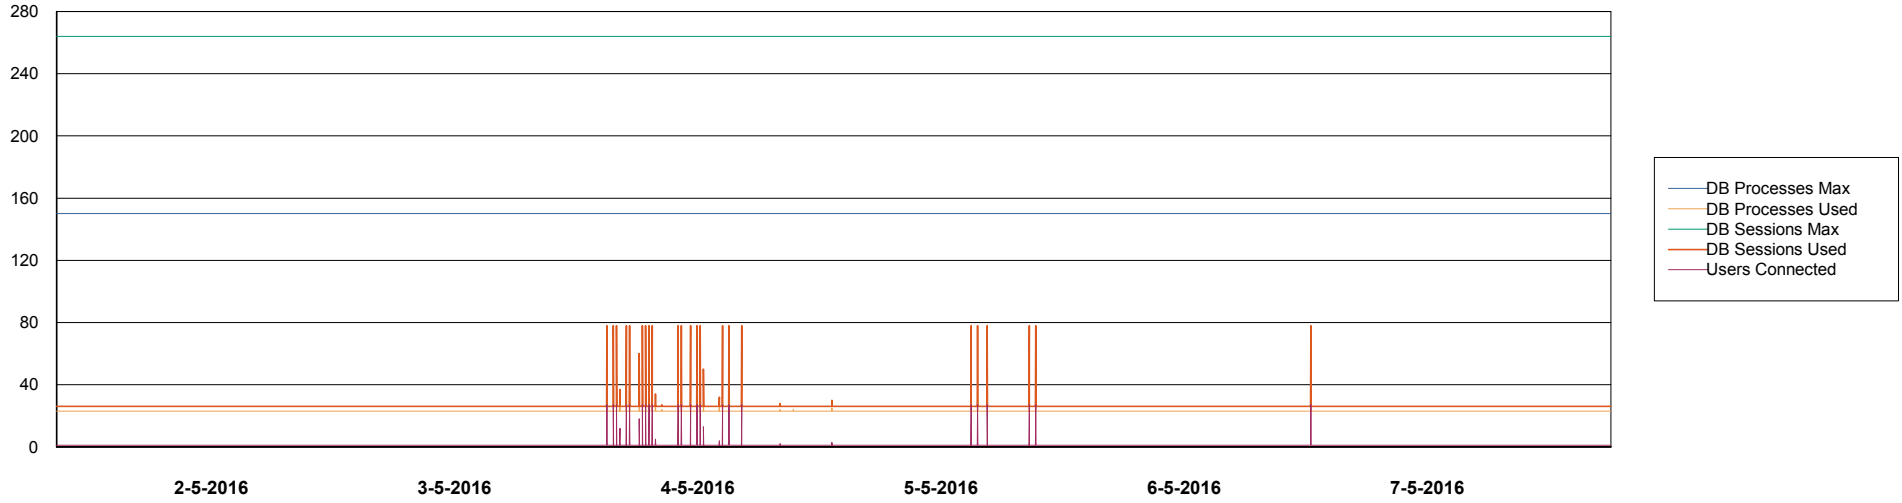

Weekly SLA Customer Report

Customer FIS_Production
Database ID 46

DATABASE PERFORMANCE FISDB_Production

- DB Processes Max
- DB Processes Used
- DB Sessions Max
- DB Sessions Used
- Users Connected

- Session Active

Weekly SLA Customer Report

Customer FIS_Production
Database ID 46

DATABASE PERFORMANCE FISDB_Standby

Weekly SLA Customer Report

Customer FIS_Production
 Database ID 46

=====
 DATABASE SIZE FISDB_Production
 =====

Database growth over last month

=====
 DATABASE TABLESPACES FISDB_Production
 =====

TOTAL DATABASE SIZE PER TABLESPACE

Date	Tablespace Name	Filesize (Gb)	Usedsize (Gb)	Percentage free
7-5-2016	ABSDATA	74	60	19
	INDX	88	71	19
6-5-2016	ABSDATA	74	60	19
	INDX	88	71	19
5-5-2016	ABSDATA	74	60	19
	INDX	88	71	19
4-5-2016	ABSDATA	74	60	19
	INDX	88	71	19
3-5-2016	ABSDATA	74	60	19
	INDX	88	71	19
2-5-2016	ABSDATA	74	60	19
	INDX	88	71	19
1-5-2016	ABSDATA	74	60	19
	INDX	88	71	19