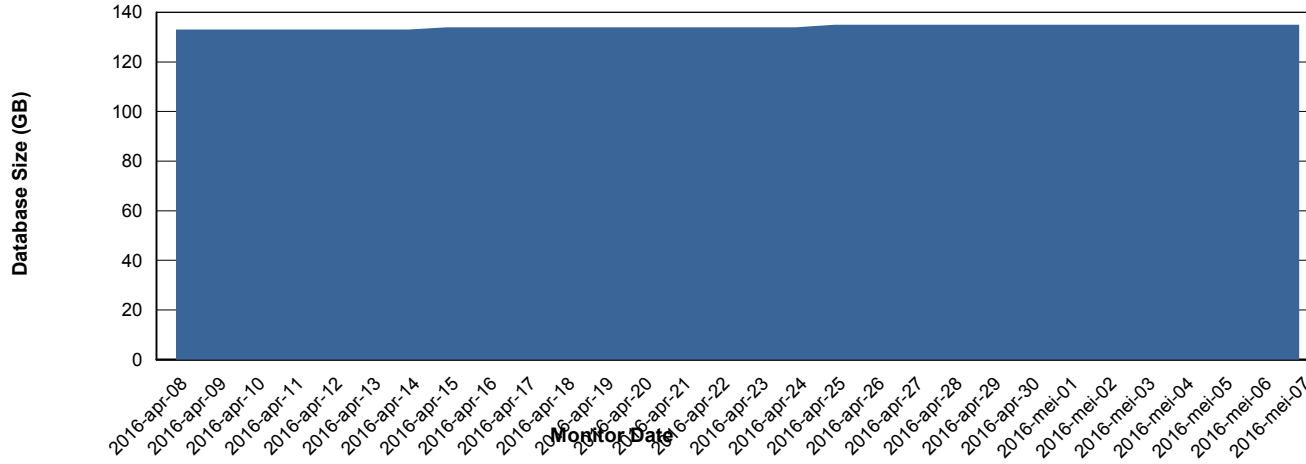

Weekly SLA Customer Report

Customer FIS_Production
Database ID 46

DATABASE PERFORMANCE FISDB_Standby

Weekly SLA Customer Report

Customer FIS_Production
 Database ID 46

=====
 DATABASE SIZE FISDB_Production
 =====

Database growth over last month

=====
 DATABASE TABLESPACES FISDB_Production
 =====

TOTAL DATABASE SIZE PER TABLESPACE

Date	Tablespace Name	Filesize (Gb)	Usedsize (Gb)	Percentage free
7-5-2016	ABSDATA	74	60	19
	INDX	88	71	19
6-5-2016	ABSDATA	74	60	19
	INDX	88	71	19
5-5-2016	ABSDATA	74	60	19
	INDX	88	71	19
4-5-2016	ABSDATA	74	60	19
	INDX	88	71	19
3-5-2016	ABSDATA	74	60	19
	INDX	88	71	19
2-5-2016	ABSDATA	74	60	19
	INDX	88	71	19
1-5-2016	ABSDATA	74	60	19
	INDX	88	71	19