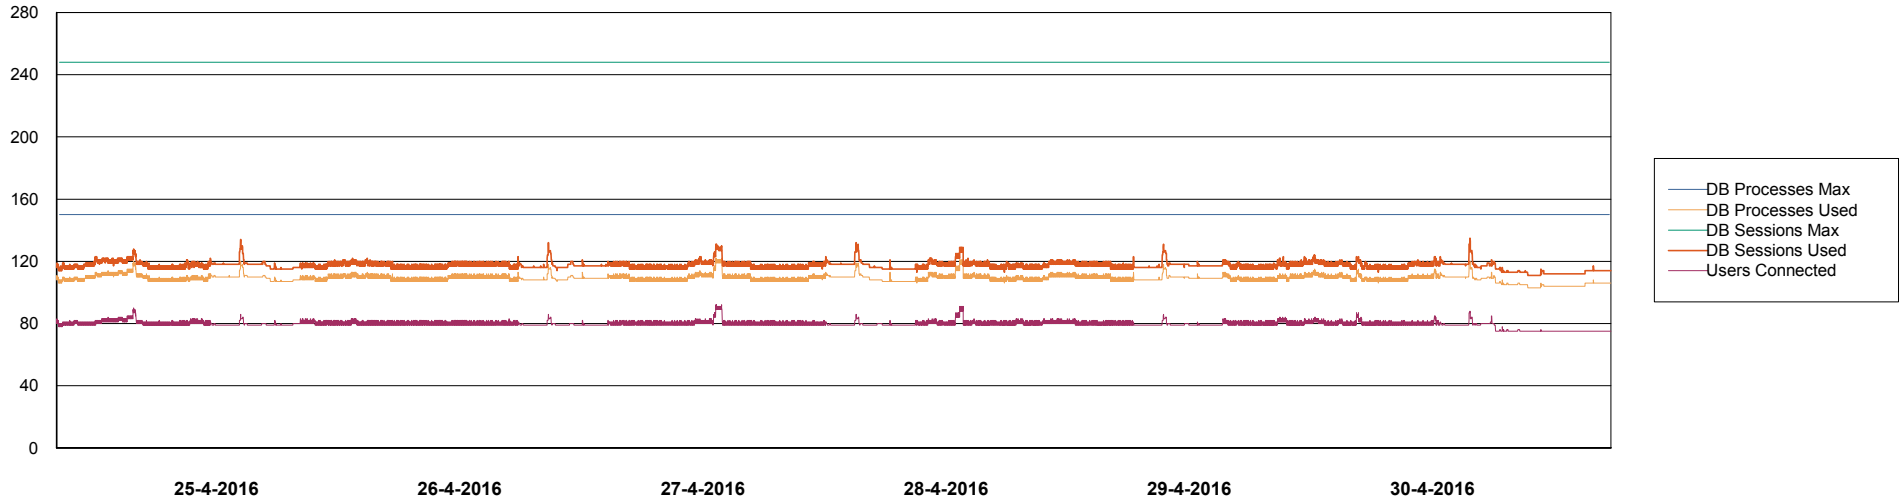

DATABASE PERFORMANCE CIWDB_Production