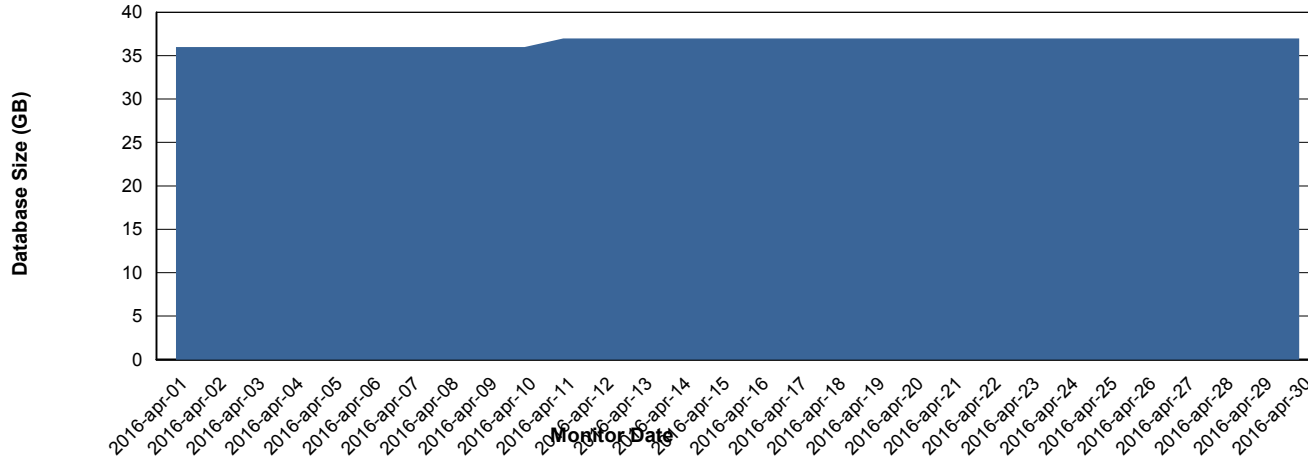

Weekly SLA Customer Report

Customer CIW Production
Database ID 45

=====
DATABASE SIZE CIWDB_Production
=====

Database growth over last month

=====
DATABASE TABLESPACES CIWDB_Production
=====

TOTAL DATABASE SIZE PER TABLESPACE

Date	Tablespace Name	Filesize (Gb)	Usedsize (Gb)	Percentage free
30-4-2016	ABSDATA	39	33	15
	INDX	4	3	25
29-4-2016	ABSDATA	39	33	15
	INDX	4	3	25
28-4-2016	ABSDATA	39	33	15
	INDX	4	3	25
27-4-2016	ABSDATA	39	33	15
	INDX	4	3	25
26-4-2016	ABSDATA	39	33	15
	INDX	4	3	25
25-4-2016	ABSDATA	39	33	15
	INDX	4	3	25
24-4-2016	ABSDATA	39	33	15
	INDX	4	3	25