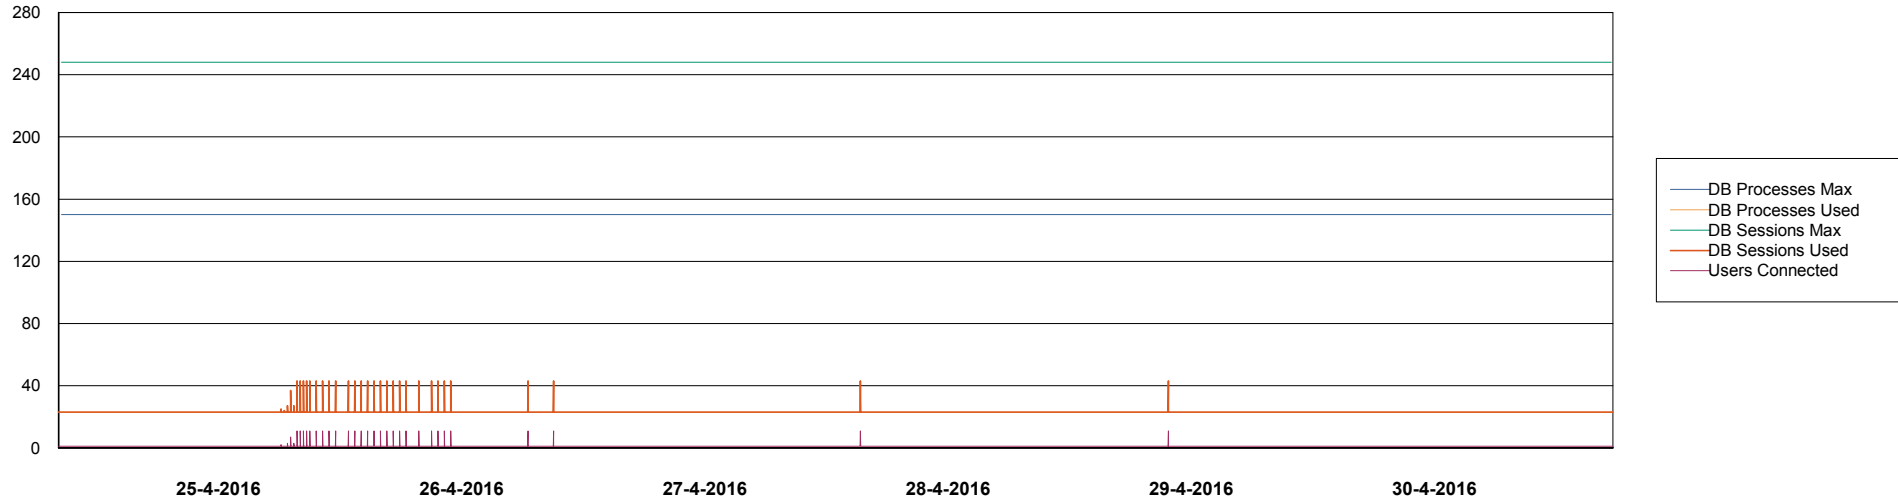

DATABASE PERFORMANCE CIWDB_Standby