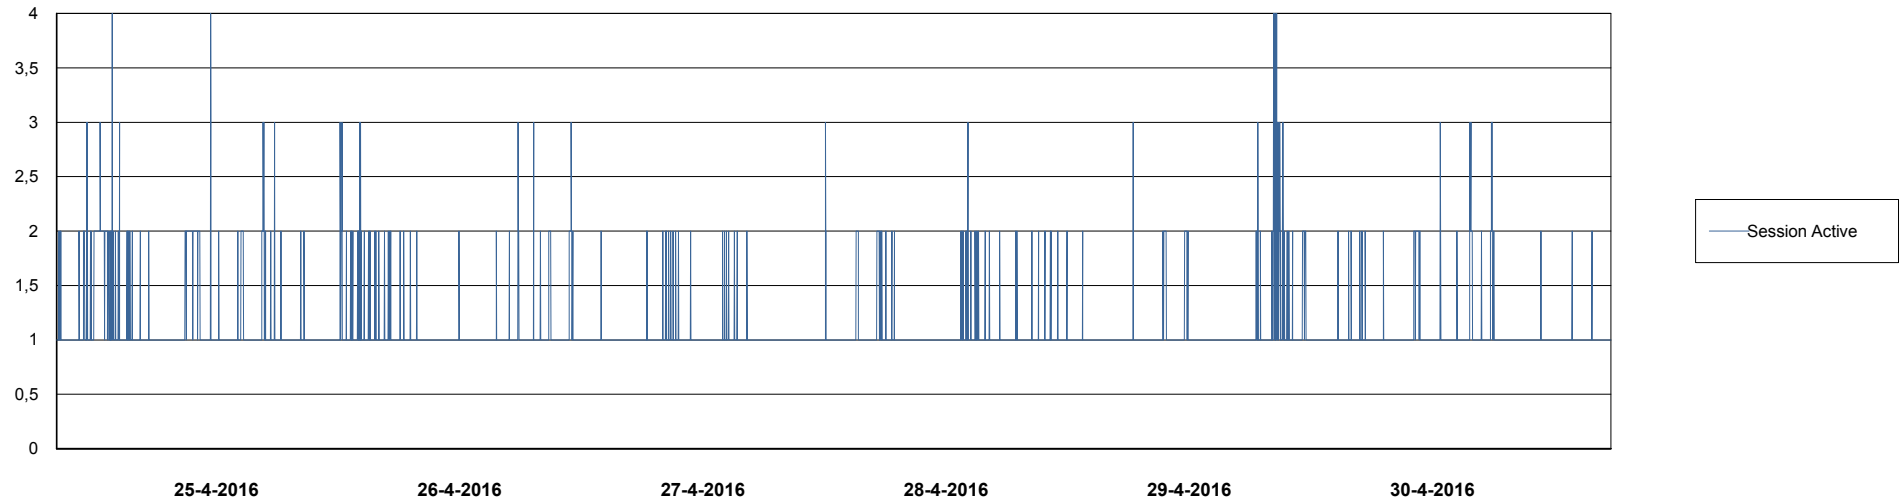

DATABASE PERFORMANCE CIWDB_Production