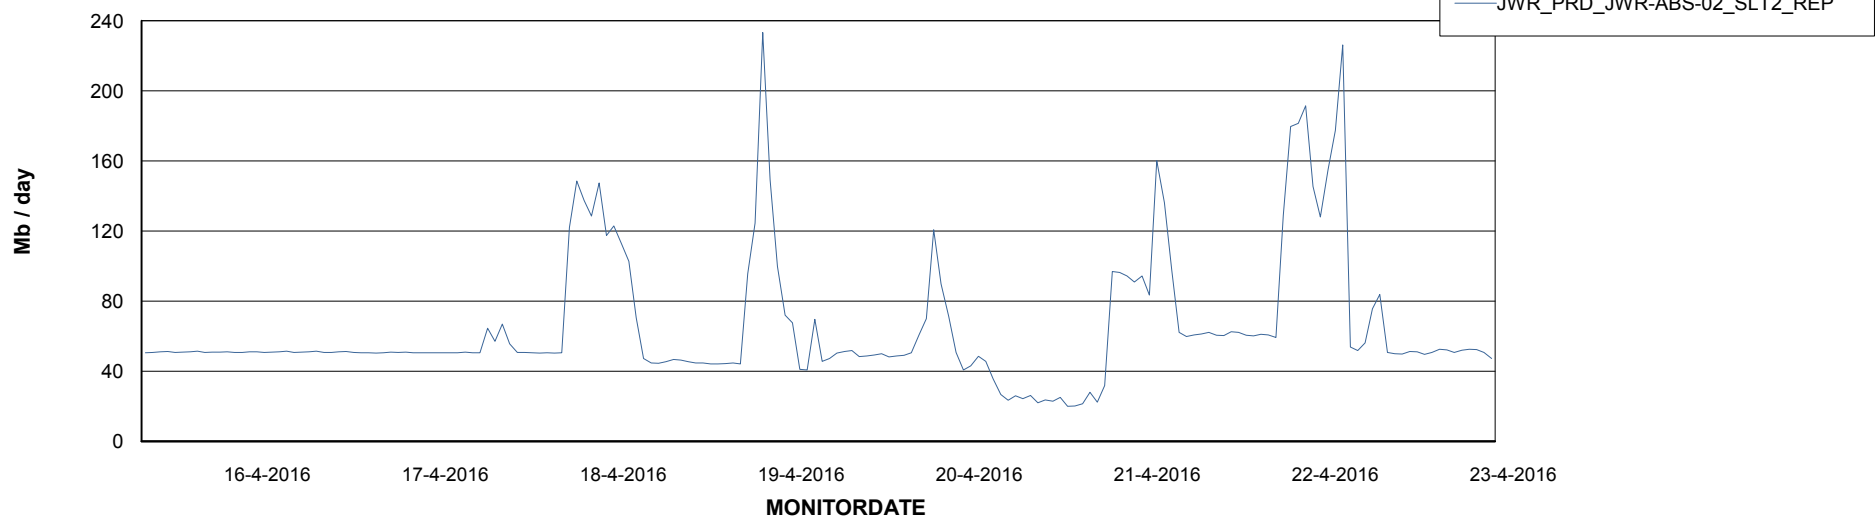

Avg memory used per ReportServer Service