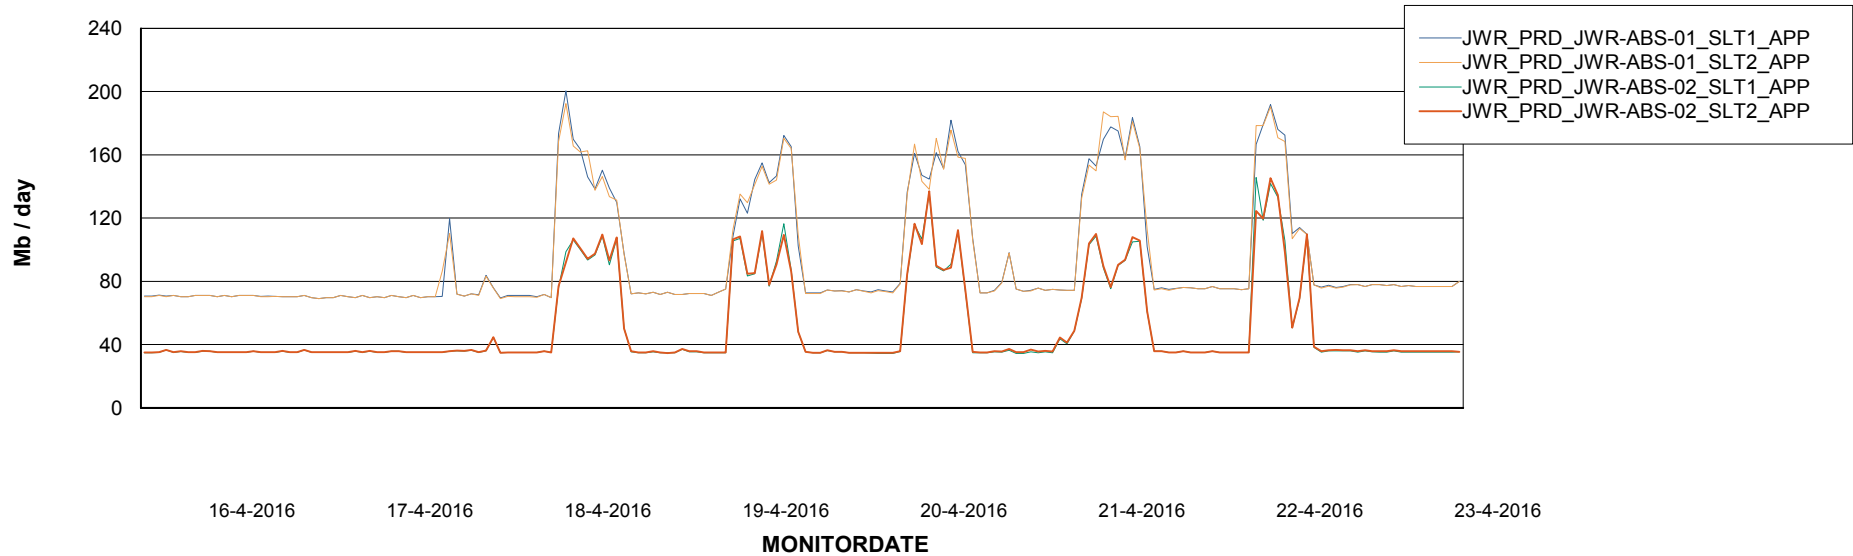

Avg memory used per ABS Server Service