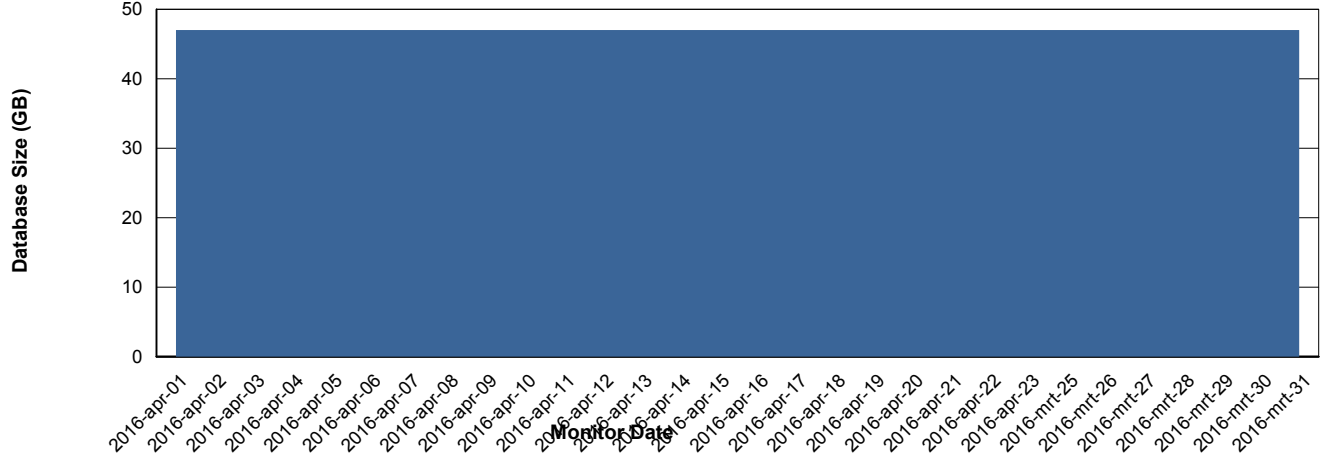

Weekly SLA Customer Report

Customer JWR Production
Database ID 43

=====
DATABASE SIZE JWRDB_Production
=====

Database growth over last month

=====
DATABASE TABLESPACES JWRDB_Production
=====

TOTAL DATABASE SIZE PER TABLESPACE

Date	Tablespace Name	Filesize (Gb)	Usedsize (Gb)	Percentage free
23-4-2016	ABSDATA	18	15	17
	INDX	46	31	33
22-4-2016	ABSDATA	18	15	17
	INDX	46	31	33
21-4-2016	ABSDATA	18	15	17
	INDX	46	31	33
20-4-2016	ABSDATA	18	15	17
	INDX	46	31	33
19-4-2016	ABSDATA	18	15	17
	INDX	46	31	33
18-4-2016	ABSDATA	18	15	17
	INDX	46	31	33
17-4-2016	ABSDATA	18	15	17
	INDX	46	31	33