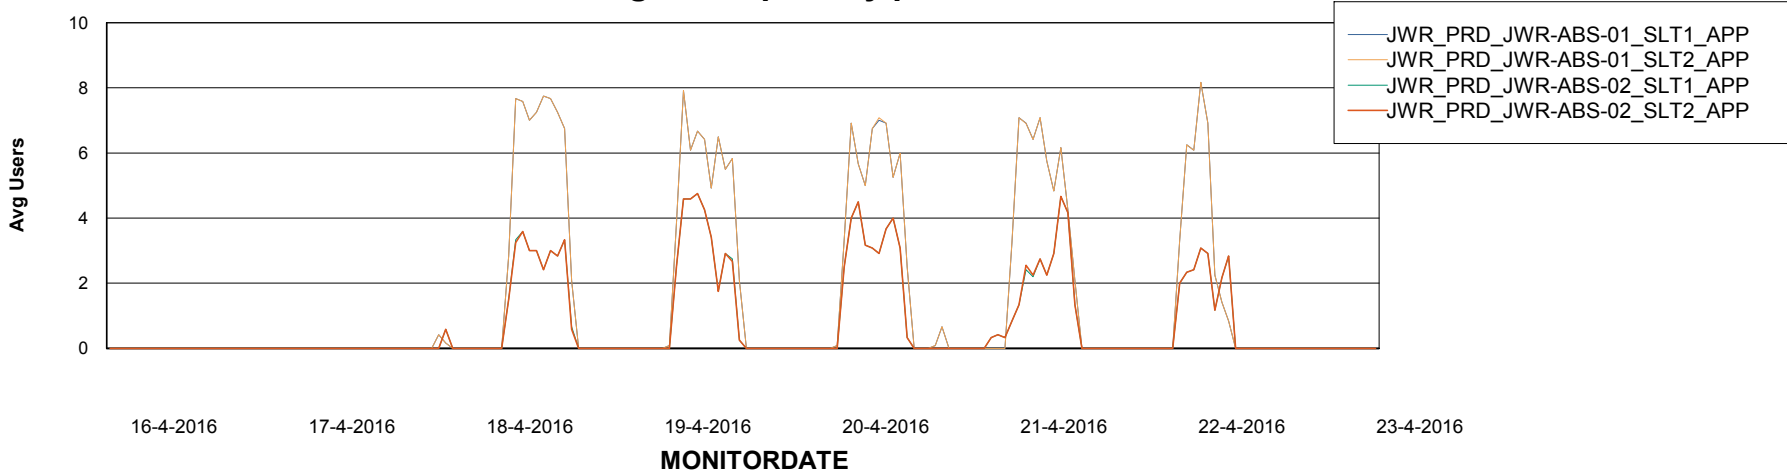

Weekly SLA Customer Report

Customer JWR Production
Database ID 43

=====
ABSolute Application Server Services
=====

Avg users per day per ABS server