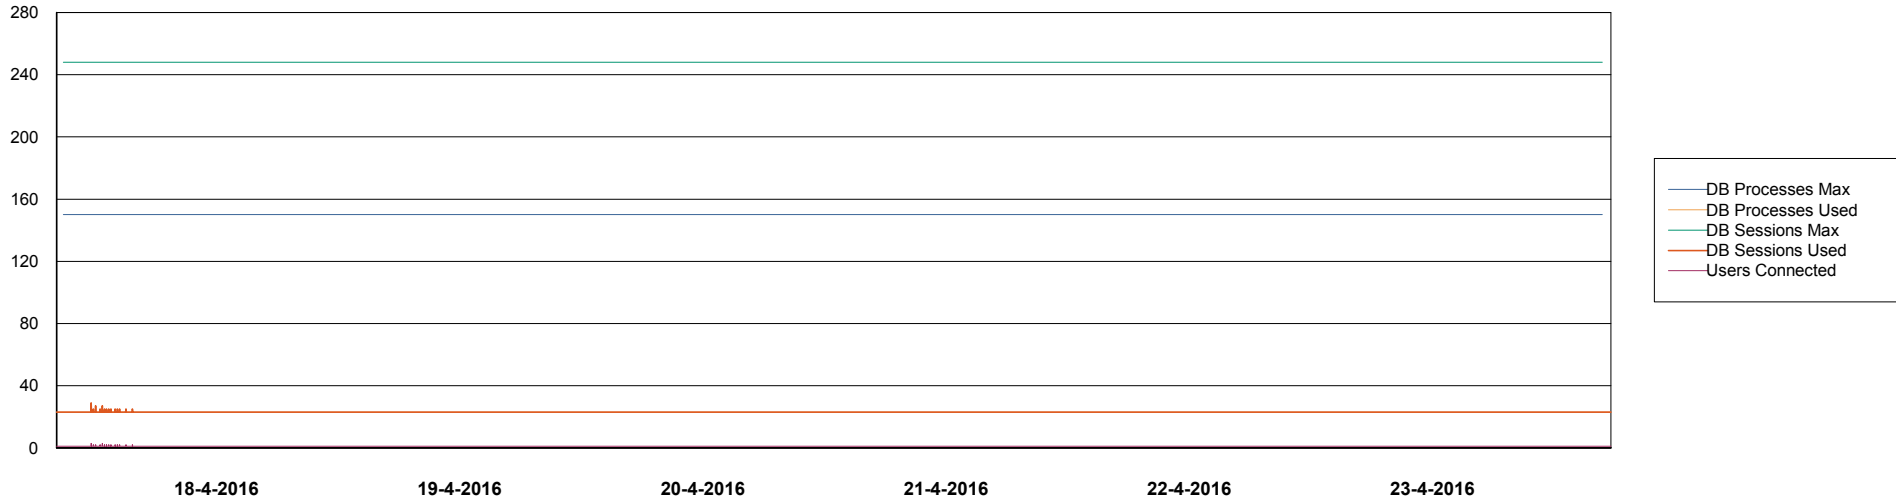

DATABASE PERFORMANCE JWRDB_Standby