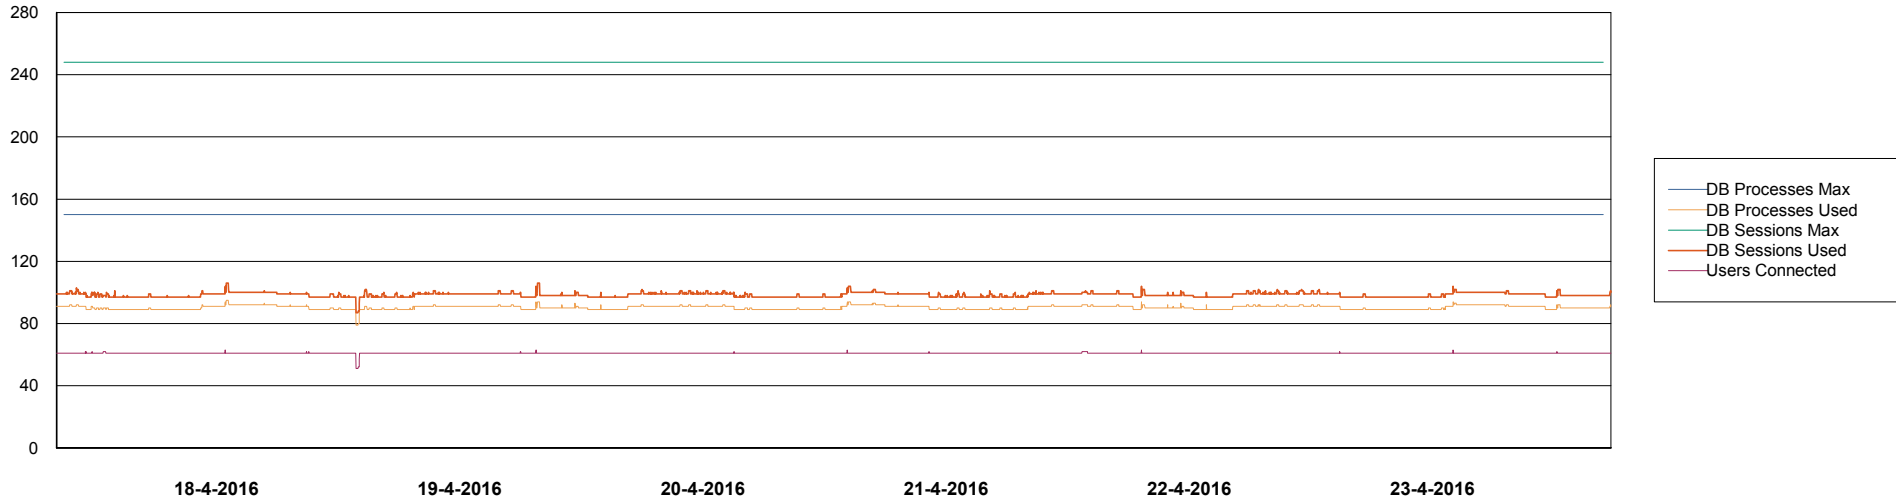

Weekly SLA Customer Report

Customer   JWR Production
Database ID   43

=====
HARDDISK USAGE   JWR_PRD_JWR-ODB-01
=====

	Used disk space on / (GB)	Total disk space on / (GB)	Free disk space on / (GB)
23-4-2016	113	148	28
22-4-2016	113	148	28
21-4-2016	113	148	28
20-4-2016	113	148	28
19-4-2016	113	148	28
18-4-2016	114	148	27
17-4-2016	113	148	28

=====
HARDDISK USAGE   JWR_PRD_JWR-ODB-02
=====

	Used disk space on / (GB)	Total disk space on / (GB)	Free disk space on / (GB)
23-4-2016	129	251	109
22-4-2016	129	251	109
21-4-2016	129	251	109
20-4-2016	129	251	109
19-4-2016	130	251	109
18-4-2016	130	251	108
17-4-2016	129	251	109

Weekly SLA Customer Report

Customer JWR Production
Database ID 43

DATABASE PERFORMANCE JWRDB_Production