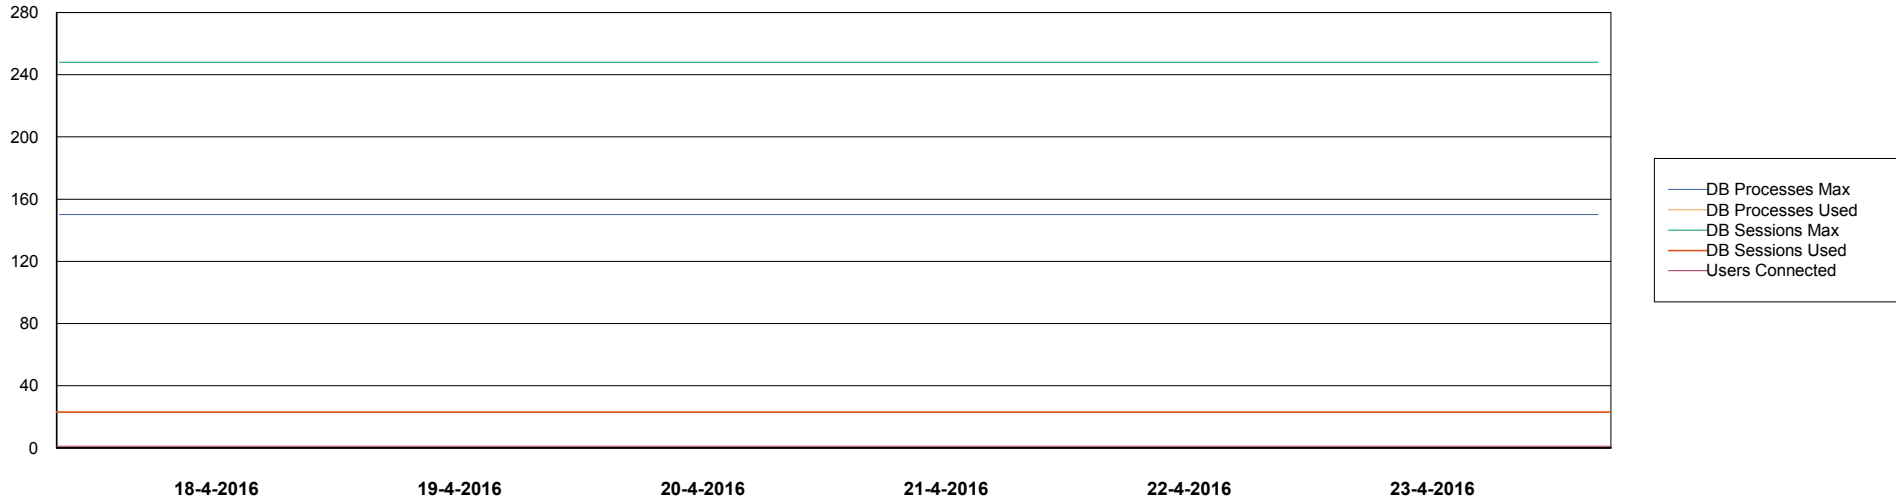

DATABASE PERFORMANCE CIWDB_Standby