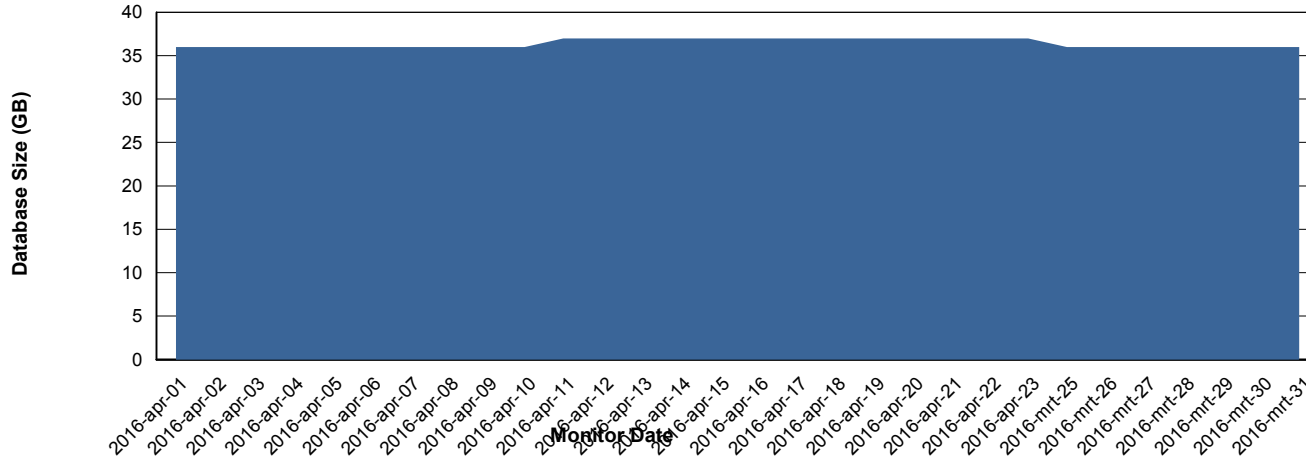

Weekly SLA Customer Report

Customer CIW Production
Database ID 45

=====
DATABASE SIZE CIWDB_Production
=====

Database growth over last month

=====
DATABASE TABLESPACES CIWDB_Production
=====

TOTAL DATABASE SIZE PER TABLESPACE

Date	Tablespace Name	Filesize (Gb)	Usedsize (Gb)	Percentage free
23-4-2016	ABSDATA	39	33	15
	INDX	4	3	25
22-4-2016	ABSDATA	39	33	15
	INDX	4	3	25
21-4-2016	ABSDATA	39	33	15
	INDX	4	3	25
20-4-2016	ABSDATA	39	33	15
	INDX	4	3	25
19-4-2016	ABSDATA	39	33	15
	INDX	4	3	25
18-4-2016	ABSDATA	39	33	15
	INDX	4	3	25
17-4-2016	ABSDATA	39	33	15
	INDX	4	3	25