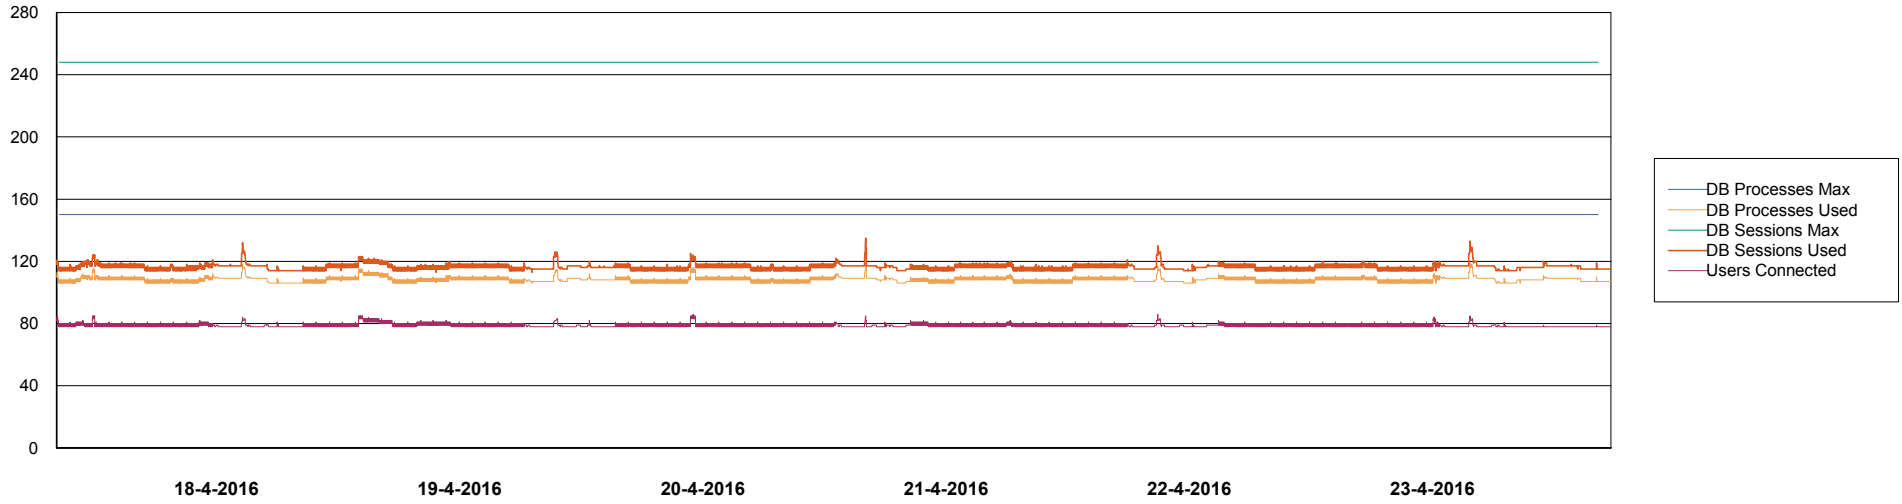

DATABASE PERFORMANCE CIWDB_Production