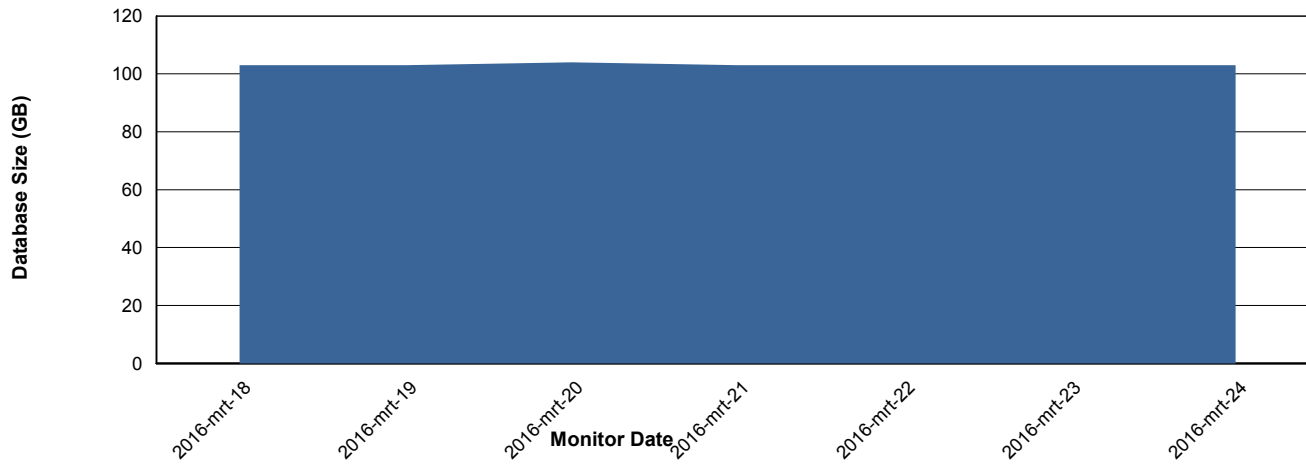

Weekly SLA Customer Report

Customer VEN_Production
Database ID 35

=====
DATABASE SIZE VENABLE_Production
=====

Database growth over last month

Weekly SLA Customer Report

Customer VEN_Production
Database ID 35

=====
STANDBY DATABASE HEALTH VEN_Production
=====

Recovery lag for last 7 days