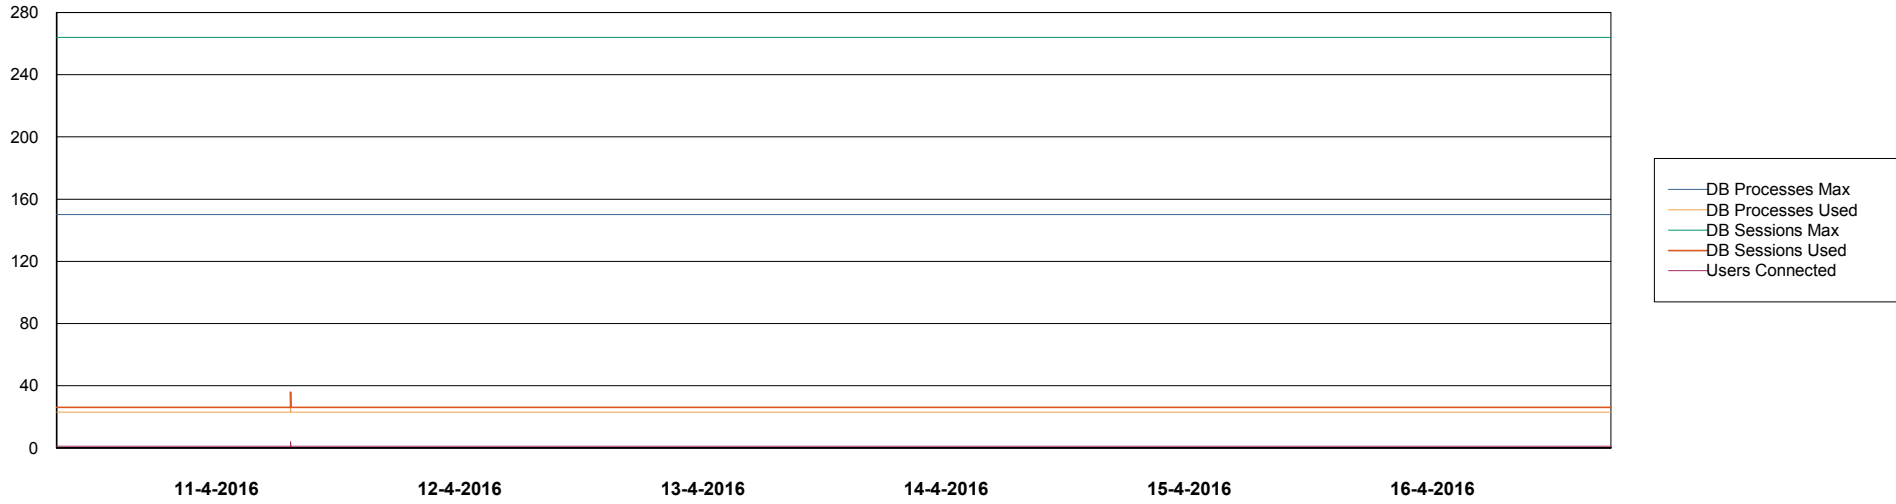

DATABASE PERFORMANCE FISDB_Standby