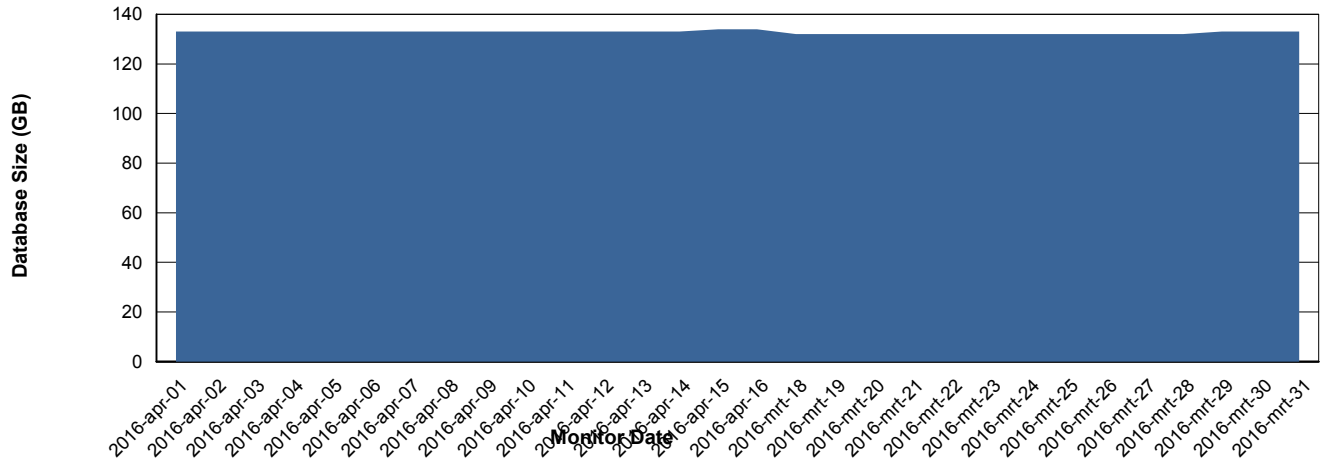

Weekly SLA Customer Report

Customer FIS_Production
Database ID 46

=====
DATABASE SIZE FISDB_Production
=====

Database growth over last month

=====
DATABASE TABLESPACES FISDB_Production
=====

TOTAL DATABASE SIZE PER TABLESPACE

Date	Tablespace Name	Filesize (Gb)	Usedsize (Gb)	Percentage free
16-4-2016	ABSDATA	74	60	19
	INDX	88	71	19
15-4-2016	ABSDATA	74	60	19
	INDX	88	71	19
14-4-2016	ABSDATA	74	60	19
	INDX	88	70	20
13-4-2016	ABSDATA	74	60	19
	INDX	88	70	20
12-4-2016	ABSDATA	74	60	19
	INDX	88	70	20
11-4-2016	ABSDATA	74	60	19
	INDX	88	70	20
10-4-2016	ABSDATA	74	60	19
	INDX	88	70	20