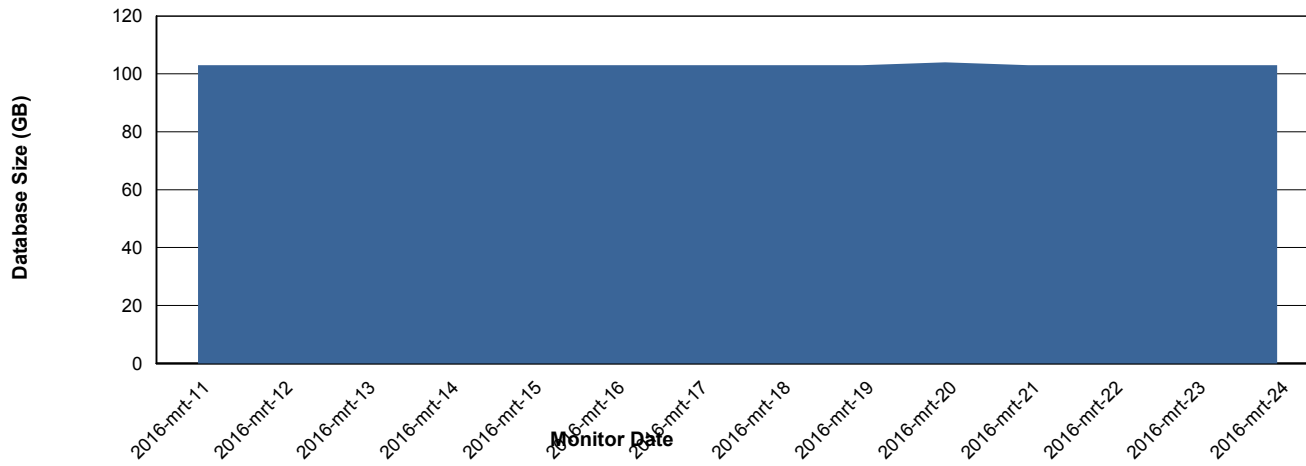

Weekly SLA Customer Report

Customer VEN_Production
Database ID 35

=====
DATABASE SIZE VENDB_Production
=====

Database growth over last month

Weekly SLA Customer Report

Customer VEN_Production
Database ID 35

=====
STANDBY DATABASE HEALTH VEN_Production
=====

Recovery lag for last 7 days