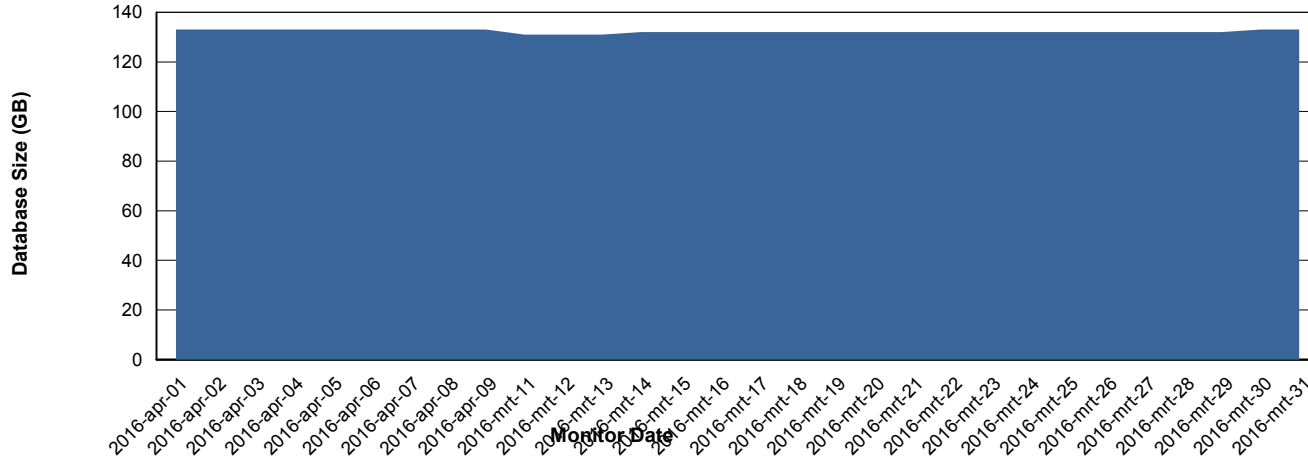

Weekly SLA Customer Report

Customer FIS_Production
Database ID 46

DATABASE PERFORMANCE FISDB_Standby

Weekly SLA Customer Report

Customer FIS_Production
 Database ID 46

=====
 DATABASE SIZE FISDB_Production
 =====

Database growth over last month

=====
 DATABASE TABLESPACES FISDB_Production
 =====

TOTAL DATABASE SIZE PER TABLESPACE

Date	Tablespace Name	Filesize (Gb)	Usedsize (Gb)	Percentage free
9-4-2016	ABSDATA	74	60	19
	INDX	88	70	20
8-4-2016	ABSDATA	74	60	19
	INDX	88	70	20
7-4-2016	ABSDATA	74	60	19
	INDX	88	70	20
6-4-2016	ABSDATA	74	60	19
	INDX	88	70	20
5-4-2016	ABSDATA	74	60	19
	INDX	88	70	20
4-4-2016	ABSDATA	74	60	19
	INDX	88	70	20
3-4-2016	ABSDATA	74	60	19
	INDX	88	70	20