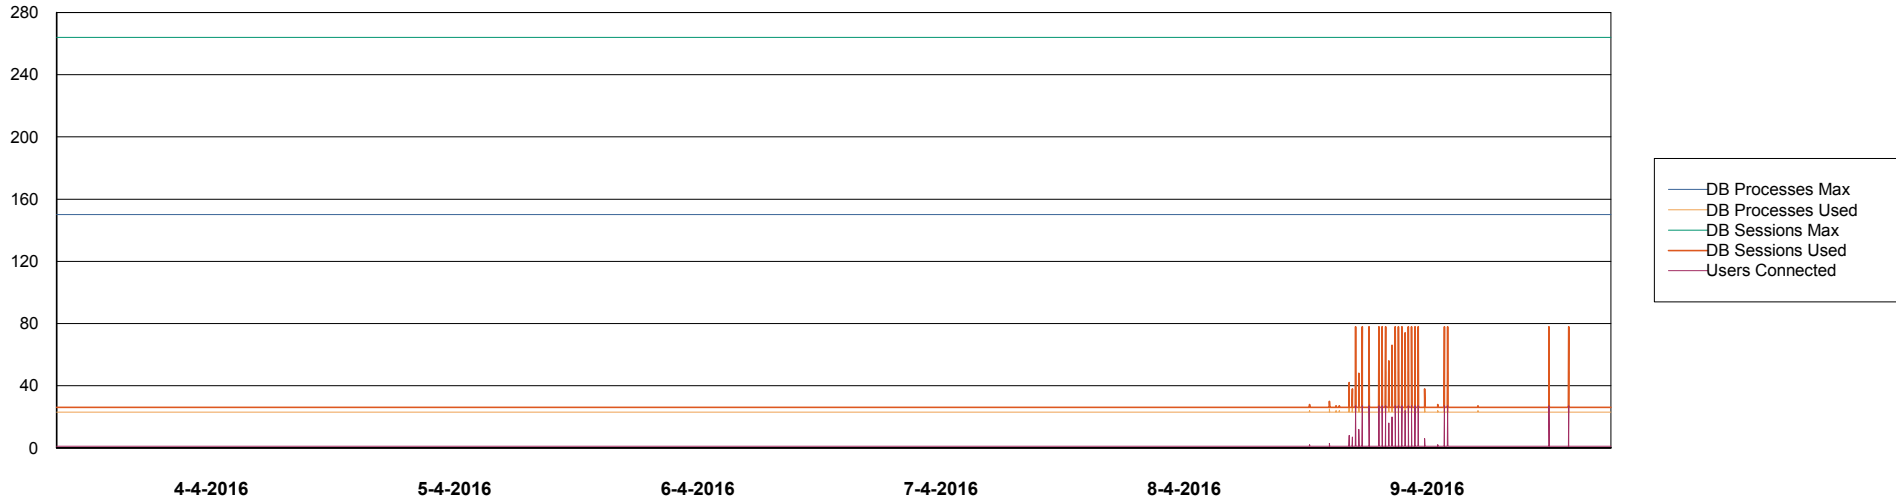

Weekly SLA Customer Report

Customer FIS_Production
Database ID 46

DATABASE PERFORMANCE FISDB_Production

- DB Processes Max
- DB Processes Used
- DB Sessions Max
- DB Sessions Used
- Users Connected

- Session Active

Weekly SLA Customer Report

Customer FIS_Production
Database ID 46

DATABASE PERFORMANCE FISDB_Standby

Weekly SLA Customer Report

Customer FIS_Production
 Database ID 46

=====
 DATABASE SIZE FISDB_Production
 =====