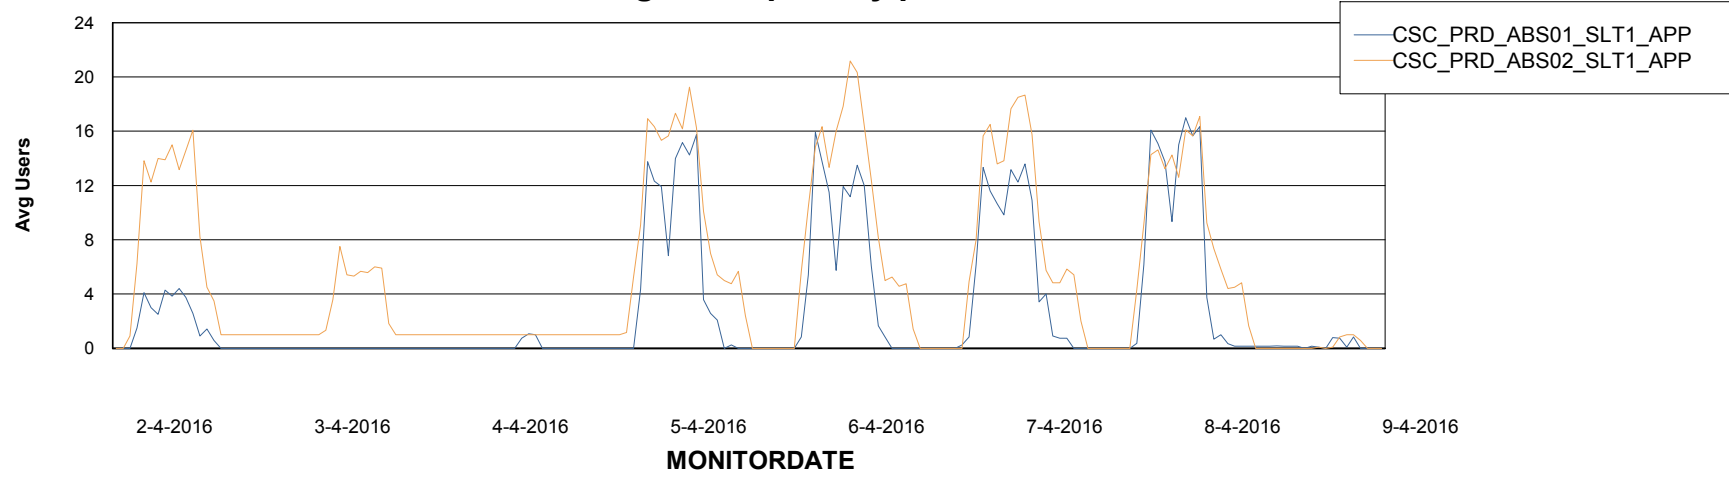

Weekly SLA Customer Report

Customer CSC_Production
Database ID 50

=====
ABSolute Application Server Services
=====

Avg users per day per ABS server