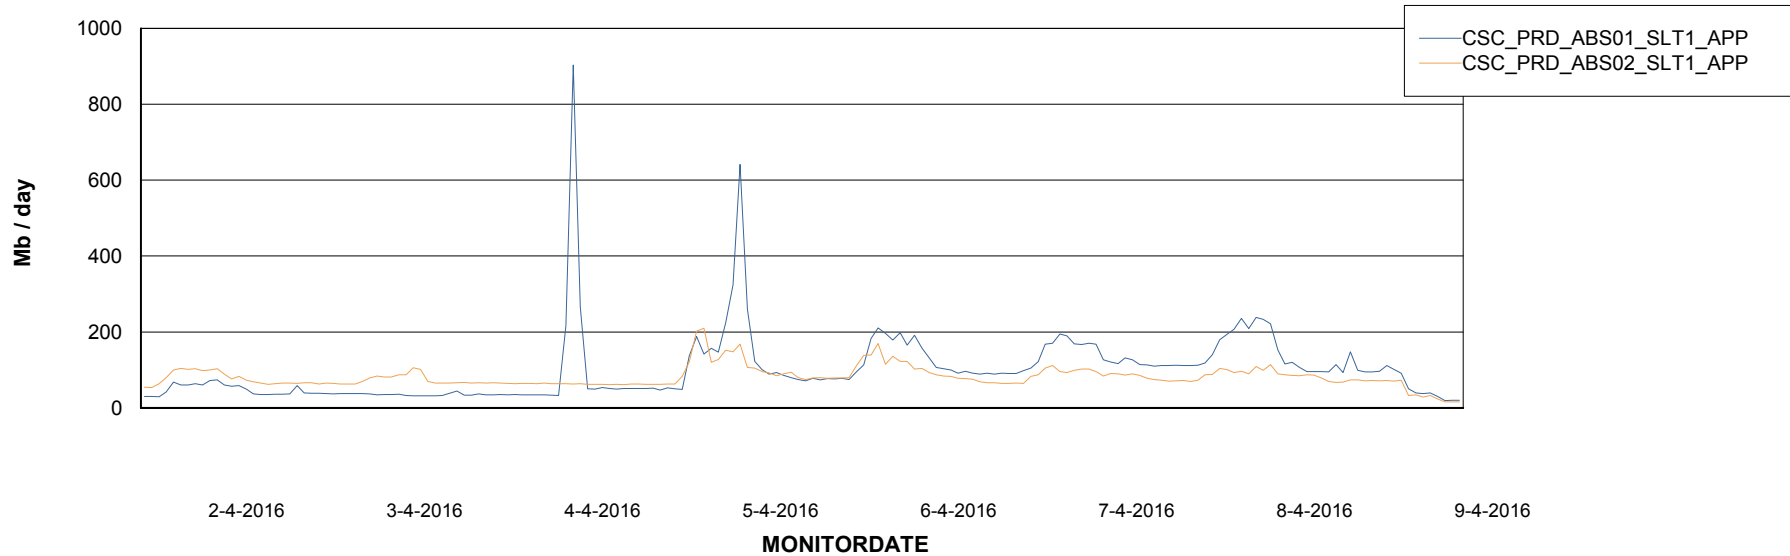

Avg memory used per ABS Server Service