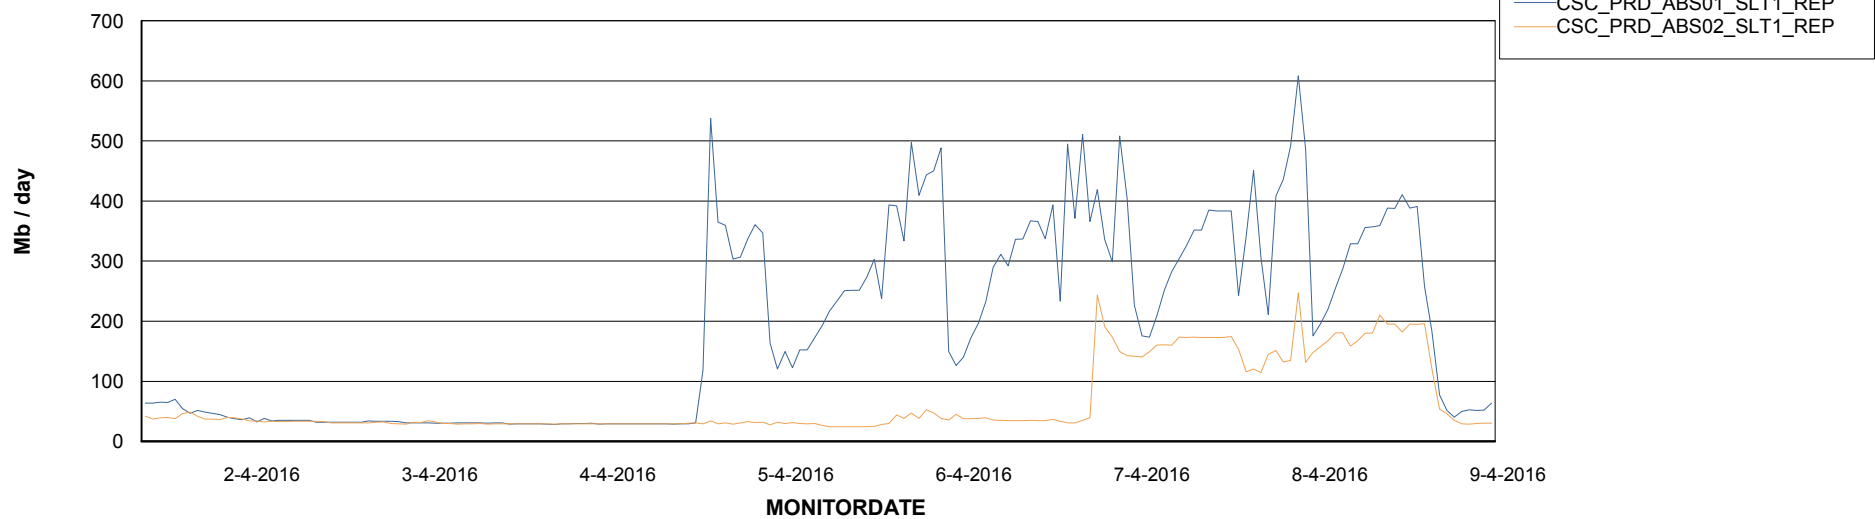

Avg users per day per ABS server

Weekly SLA Customer Report

Customer CSC_Production
Database ID 50

=====
ABSolute Application ReportServer Services
=====

Disaster per ReportServer

Avg memory used per ReportServer Service