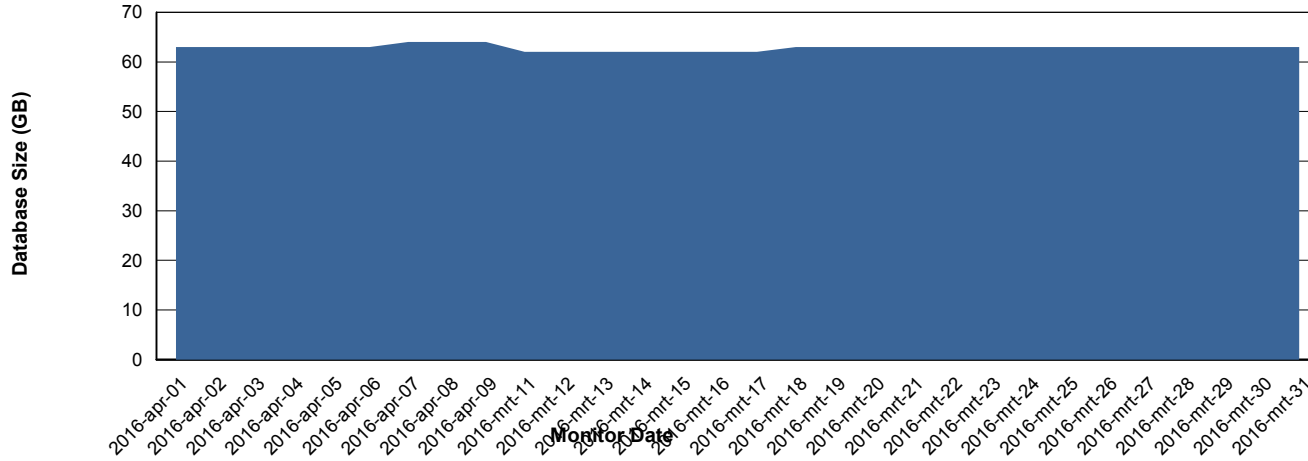

Weekly SLA Customer Report

Customer BOH_Production
Database ID 55

DATABASE PERFORMANCE BOHDB_Production

Weekly SLA Customer Report

Customer BOH_Production
Database ID 55

DATABASE PERFORMANCE BOHDB_Standby

Weekly SLA Customer Report

Customer BOH_Production
 Database ID 55

=====
 DATABASE SIZE BOHDB_Production
 =====

Database growth over last month

=====
 DATABASE TABLESPACES BOHDB_Production
 =====

TOTAL DATABASE SIZE PER TABLESPACE

Date	Tablespace Name	Filesize (Gb)	Usedsize (Gb)	Percentage free
9-4-2016	ABSDATA	42	35	17
	INDX	48	28	42
8-4-2016	ABSDATA	42	35	17
	INDX	48	28	42
7-4-2016	ABSDATA	42	35	17
	INDX	48	28	42
6-4-2016	ABSDATA	42	34	19
	INDX	48	28	42
5-4-2016	ABSDATA	42	34	19
	INDX	48	27	44
4-4-2016	ABSDATA	42	34	19
	INDX	48	27	44
3-4-2016	ABSDATA	42	34	19
	INDX	48	27	44