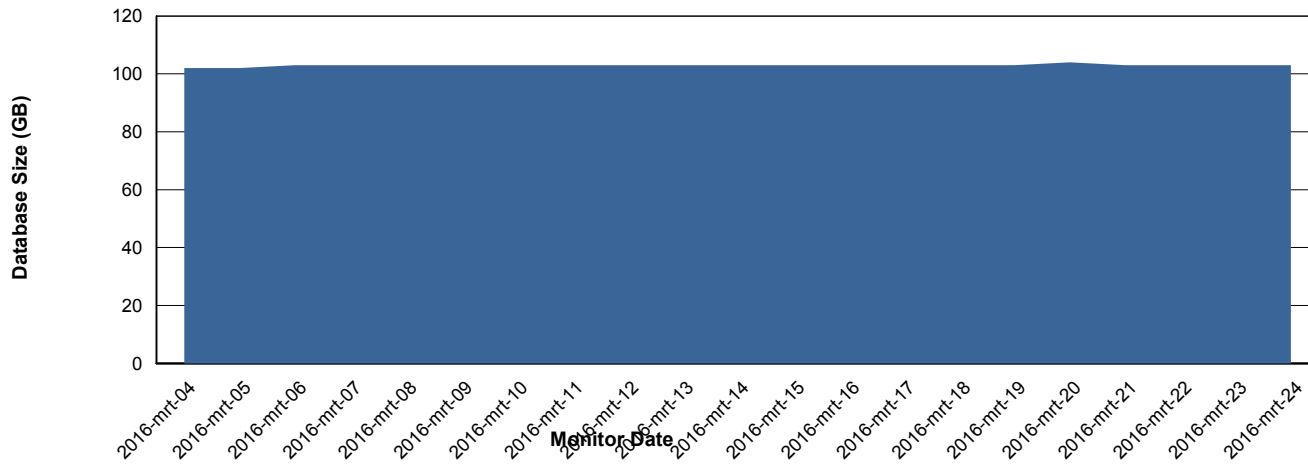

Weekly SLA Customer Report

Customer VEN_Production
Database ID 35

=====
DATABASE SIZE VENABLE_Production
=====

Database growth over last month

Weekly SLA Customer Report

Customer VEN_Production
Database ID 35