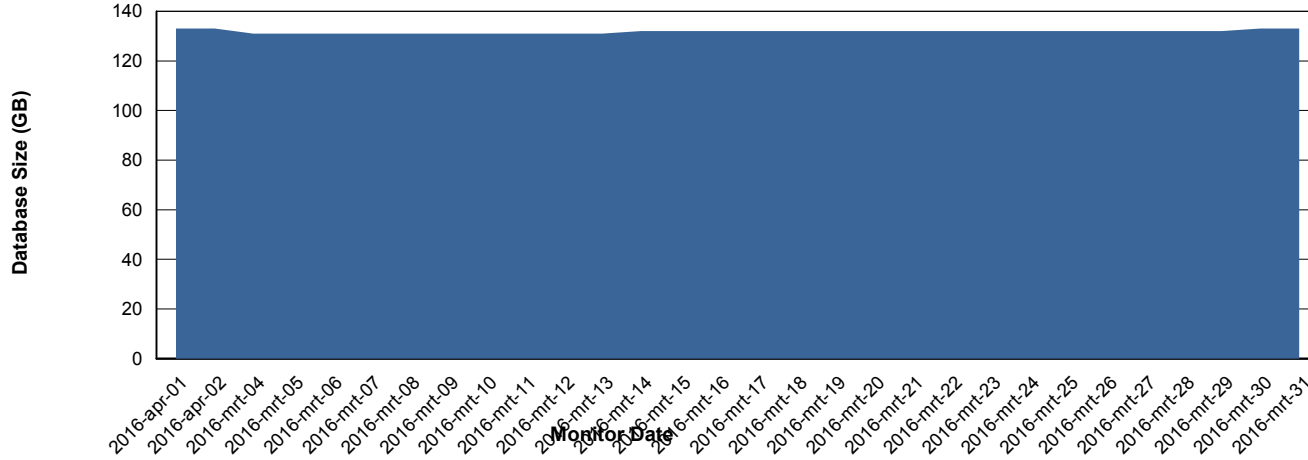

Weekly SLA Customer Report

Customer FIS_Production
Database ID 46

=====
DATABASE PERFORMANCE FISDB_Standby
=====

Weekly SLA Customer Report

Customer FIS_Production
 Database ID 46

=====
 DATABASE SIZE FISDB_Production
 =====

Database growth over last month

=====
 DATABASE TABLESPACES FISDB_Production
 =====

TOTAL DATABASE SIZE PER TABLESPACE

Date	Tablespace Name	Filesize (Gb)	Usedsize (Gb)	Percentage free
2-4-2016	ABSDATA	74	60	19
	INDX	88	70	20
1-4-2016	ABSDATA	74	60	19
	INDX	88	70	20
31-3-2016	ABSDATA	74	60	19
	INDX	88	70	20
30-3-2016	ABSDATA	74	60	19
	INDX	88	70	20
29-3-2016	ABSDATA	74	60	19
	INDX	88	70	20
28-3-2016	ABSDATA	74	60	19
	INDX	88	70	20
27-3-2016	ABSDATA	74	60	19
	INDX	88	70	20