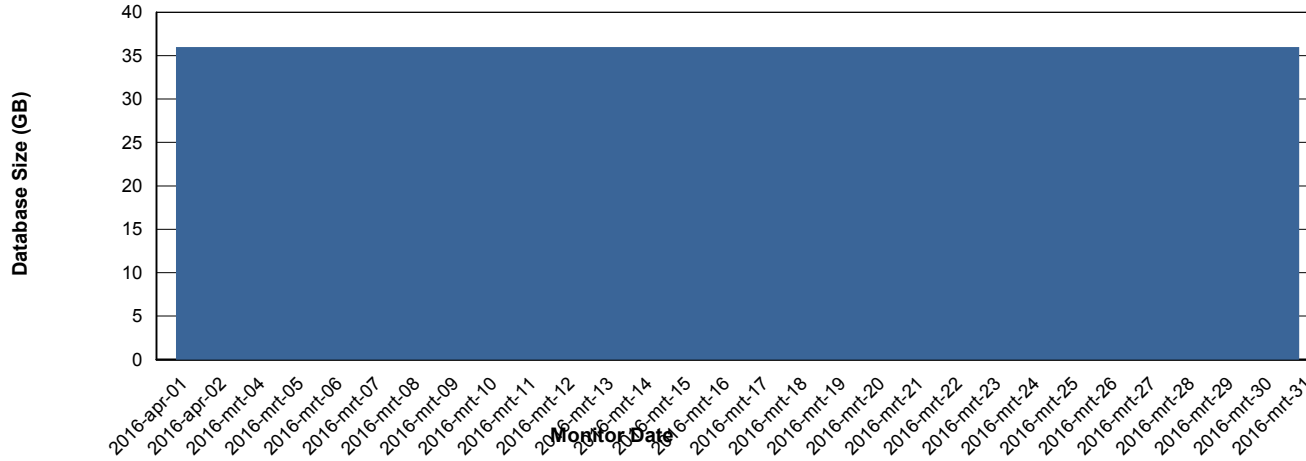

Weekly SLA Customer Report

Customer CIW Production
Database ID 45

DATABASE PERFORMANCE CIWDB_Production

Weekly SLA Customer Report

Customer CIW Production
Database ID 45

DATABASE PERFORMANCE CIWDB_Standby

Weekly SLA Customer Report

Customer CIW Production
 Database ID 45

=====
 DATABASE SIZE CIWDB_Production
 =====

Database growth over last month

=====
 DATABASE TABLESPACES CIWDB_Production
 =====

TOTAL DATABASE SIZE PER TABLESPACE

Date	Tablespace Name	Filesize (Gb)	Usedsize (Gb)	Percentage free
2-4-2016	ABSDATA	39	33	15
	INDX	4	3	25
1-4-2016	ABSDATA	39	33	15
	INDX	4	3	25
31-3-2016	ABSDATA	39	33	15
	INDX	4	3	25
30-3-2016	ABSDATA	39	33	15
	INDX	4	3	25
29-3-2016	ABSDATA	39	33	15
	INDX	4	3	25
28-3-2016	ABSDATA	39	33	15
	INDX	4	3	25
27-3-2016	ABSDATA	39	33	15
	INDX	4	3	25