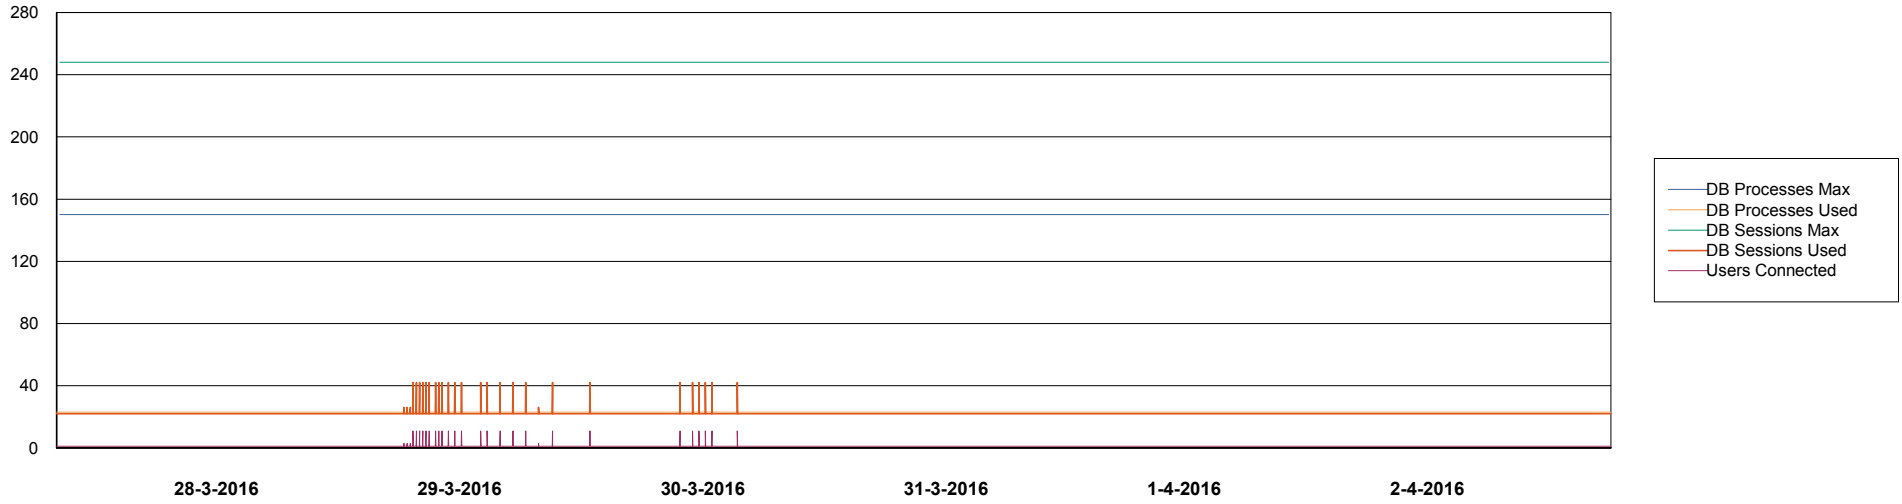

Weekly SLA Customer Report

Customer CIW Production
Database ID 45

DATABASE PERFORMANCE CIWDB_Production

Weekly SLA Customer Report

Customer CIW Production
Database ID 45

DATABASE PERFORMANCE CIWDB_Standby

Weekly SLA Customer Report

Customer CIW Production
 Database ID 45

=====
 DATABASE SIZE CIWDB_Production
 =====

Database growth over last month

=====
 DATABASE TABLESPACES CIWDB_Production
 =====

TOTAL DATABASE SIZE PER TABLESPACE

Date	Tablespace Name	Filesize (Gb)	Usedsize (Gb)	Percentage free
2-4-2016	ABSDATA	39	33	15
	INDX	4	3	25
1-4-2016	ABSDATA	39	33	15
	INDX	4	3	25
31-3-2016	ABSDATA	39	33	15
	INDX	4	3	25
30-3-2016	ABSDATA	39	33	15
	INDX	4	3	25
29-3-2016	ABSDATA	39	33	15
	INDX	4	3	25
28-3-2016	ABSDATA	39	33	15
	INDX	4	3	25
27-3-2016	ABSDATA	39	33	15
	INDX	4	3	25