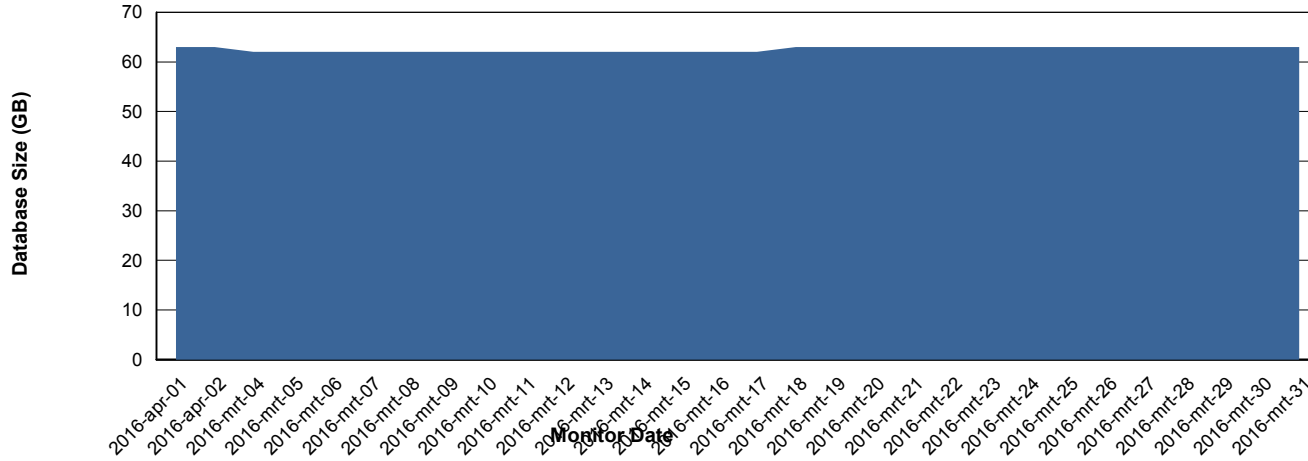

Weekly SLA Customer Report

Customer BOH_Production
Database ID 55

=====
DATABASE SIZE BOHDB_Production
=====

Database growth over last month

=====
DATABASE TABLESPACES BOHDB_Production
=====

TOTAL DATABASE SIZE PER TABLESPACE

Date	Tablespace Name	Filesize (Gb)	Usedsize (Gb)	Percentage free
2-4-2016	ABSDATA	42	34	19
	INDX	48	27	44
1-4-2016	ABSDATA	42	34	19
	INDX	48	27	44
31-3-2016	ABSDATA	42	34	19
	INDX	48	27	44
30-3-2016	ABSDATA	42	34	19
	INDX	48	27	44
29-3-2016	ABSDATA	42	34	19
	INDX	48	27	44
28-3-2016	ABSDATA	42	34	19
	INDX	48	27	44
27-3-2016	ABSDATA	42	34	19
	INDX	48	27	44