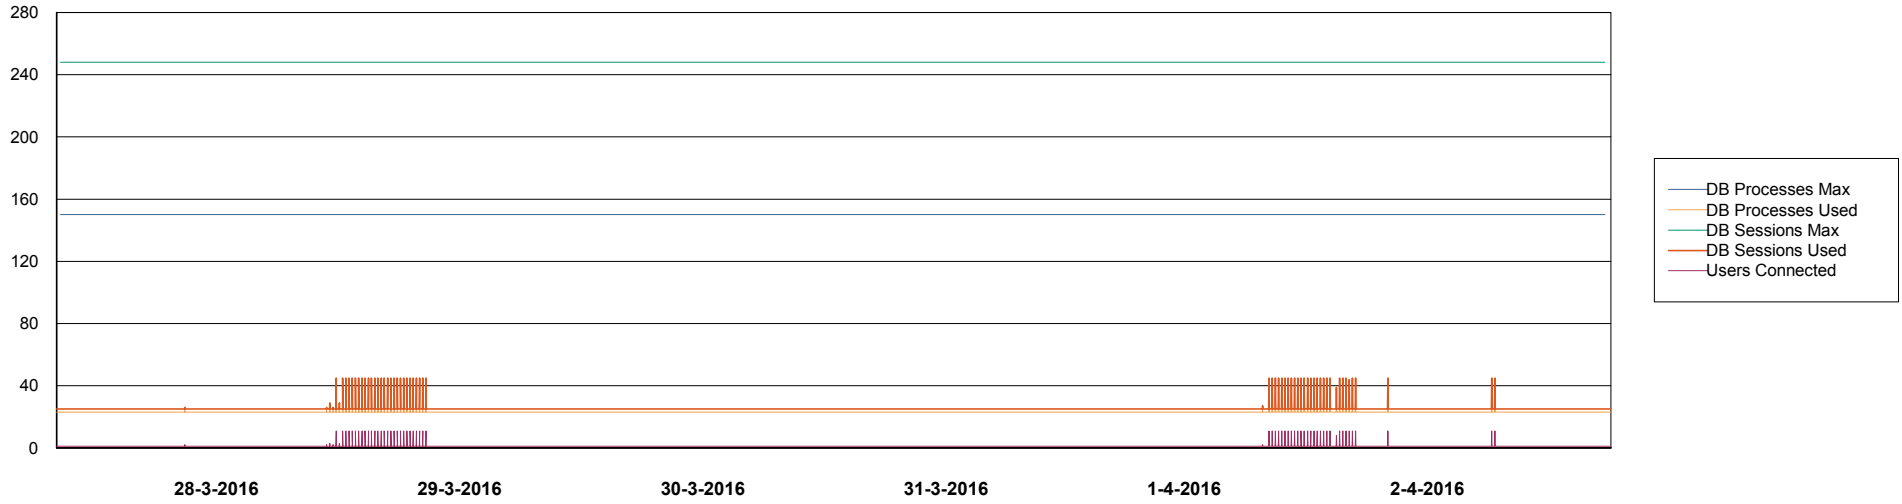

# Weekly SLA Customer Report

Customer BOH\_Production  
Database ID 55

=====  
DATABASE PERFORMANCE BOHDB\_Production  
=====

# Weekly SLA Customer Report

Customer BOH\_Production  
Database ID 55

DATABASE PERFORMANCE BOHDB\_Standby