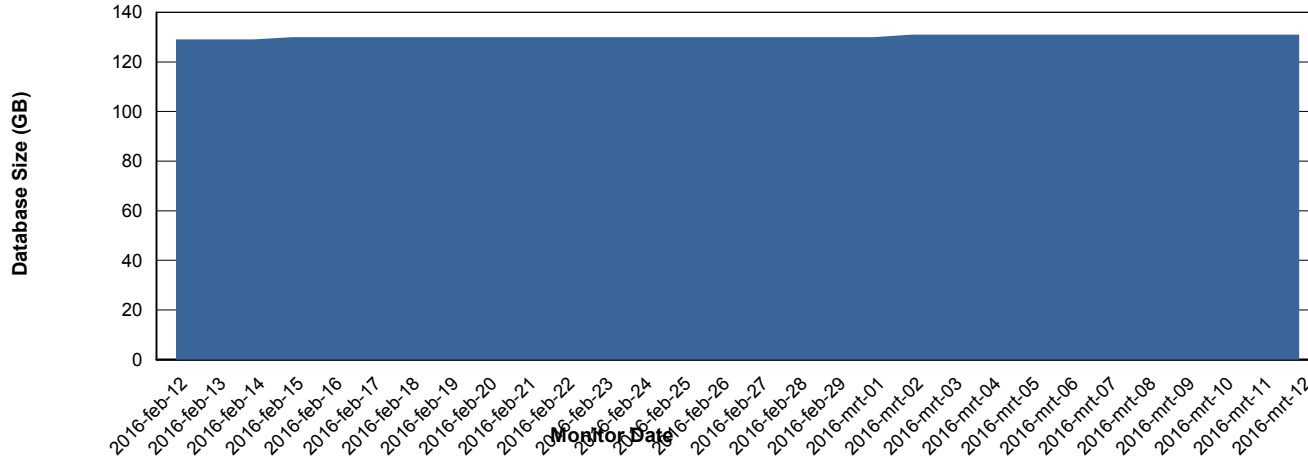

Weekly SLA Customer Report

Customer FIS_Production
Database ID 46

DATABASE PERFORMANCE FISDB_Production

Weekly SLA Customer Report

Customer FIS_Production
Database ID 46

DATABASE PERFORMANCE FISDB_Standby

Weekly SLA Customer Report

Customer FIS_Production
 Database ID 46

=====
 DATABASE SIZE FISDB_Production
 =====

Database growth over last month

=====
 DATABASE TABLESPACES FISDB_Production
 =====

TOTAL DATABASE SIZE PER TABLESPACE

Date	Tablespace Name	Filesize (Gb)	Usedsize (Gb)	Percentage free
12-3-2016	ABSDATA	74	60	19
	INDX	88	70	20
11-3-2016	ABSDATA	74	60	19
	INDX	88	70	20
10-3-2016	ABSDATA	74	60	19
	INDX	88	70	20
9-3-2016	ABSDATA	74	60	19
	INDX	88	70	20
8-3-2016	ABSDATA	74	60	19
	INDX	88	70	20
7-3-2016	ABSDATA	74	60	19
	INDX	88	70	20
6-3-2016	ABSDATA	74	60	19
	INDX	88	70	20