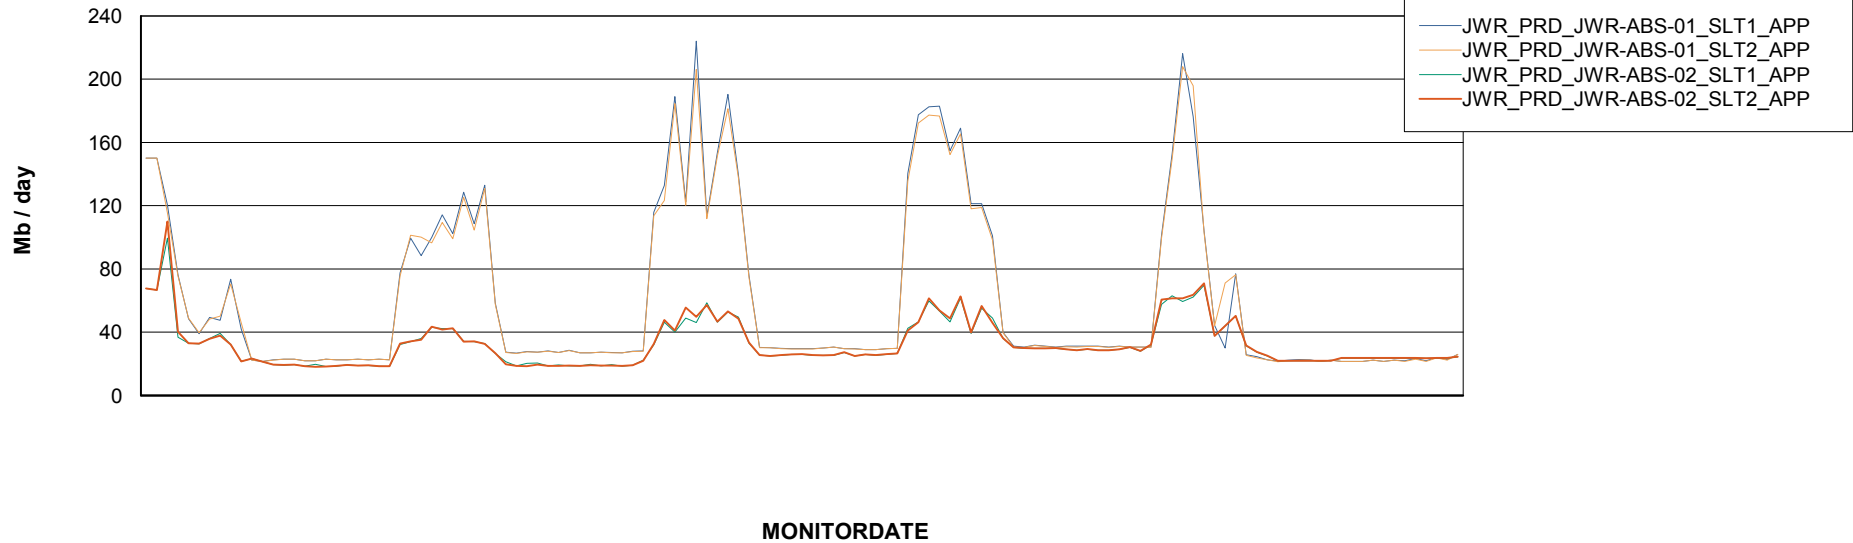

Database growth over last month

=====
 DATABASE TABLESPACES JWRDB_Production
 =====

TOTAL DATABASE SIZE PER TABLESPACE

Date	Tablespace Name	Filesize (Gb)	Usedsize (Gb)	Percentage free
5-3-2016	ABSDATA	18	15	17
	INDX	46	31	33
4-3-2016	ABSDATA	18	15	17
	INDX	46	37	20
3-3-2016	ABSDATA	18	14	22
	INDX	46	37	20
2-3-2016	ABSDATA	18	14	22
	INDX	46	37	20
1-3-2016	ABSDATA	18	14	22
	INDX	46	37	20
29-2-2016	ABSDATA	18	14	22
	INDX	46	36	22

Weekly SLA Customer Report

Customer JWR Production
Database ID 43

ABSSolute Application Server Services

Disaster per ABS Server

Avg memory used per ABS Server Service

Weekly SLA Customer Report

Customer JWR Production
Database ID 43

ABSSolute Application Server Services

27-2-2016 29-2-2016 1-3-2016 2-3-2016 3-3-2016 4-3-2016 5-3-2016

Avg users per day per ABS server

Weekly SLA Customer Report

Customer JWR Production
Database ID 43

=====
ABSolute Application ReportServer Services
=====