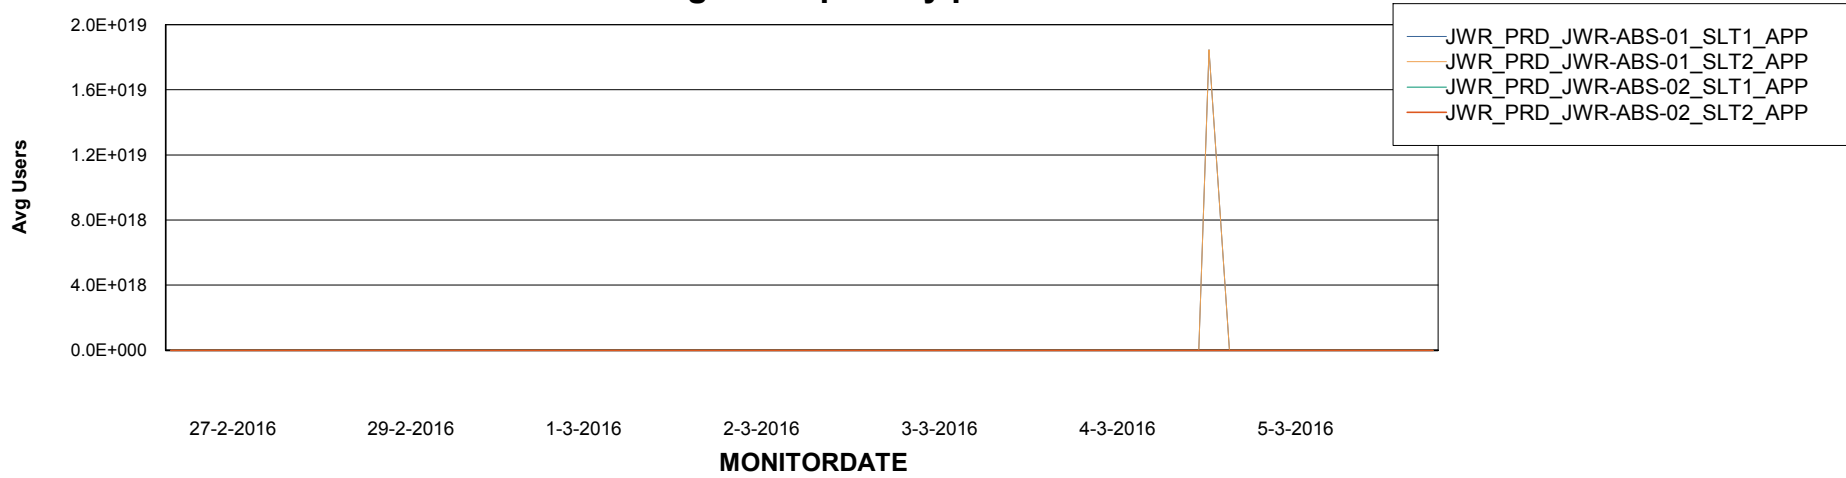

Database growth over last month

=====
 DATABASE TABLESPACES JWRDB_Production
 =====

TOTAL DATABASE SIZE PER TABLESPACE

Date	Tablespace Name	Filesize (Gb)	Usedsize (Gb)	Percentage free
5-3-2016	ABSDATA	18	15	17
	INDX	46	31	33
4-3-2016	ABSDATA	18	15	17
	INDX	46	37	20
3-3-2016	ABSDATA	18	14	22
	INDX	46	37	20
2-3-2016	ABSDATA	18	14	22
	INDX	46	37	20
1-3-2016	ABSDATA	18	14	22
	INDX	46	37	20
29-2-2016	ABSDATA	18	14	22
	INDX	46	36	22

Weekly SLA Customer Report

Customer JWR Production
Database ID 43

ABSSolute Application Server Services

Disaster per ABS Server

Avg memory used per ABS Server Service

Weekly SLA Customer Report

Customer JWR Production
Database ID 43

ABSSolute Application Server Services

27-2-2016 29-2-2016 1-3-2016 2-3-2016 3-3-2016 4-3-2016 5-3-2016

Avg users per day per ABS server

Weekly SLA Customer Report

Customer JWR Production
Database ID 43

=====
ABSolute Application ReportServer Services
=====