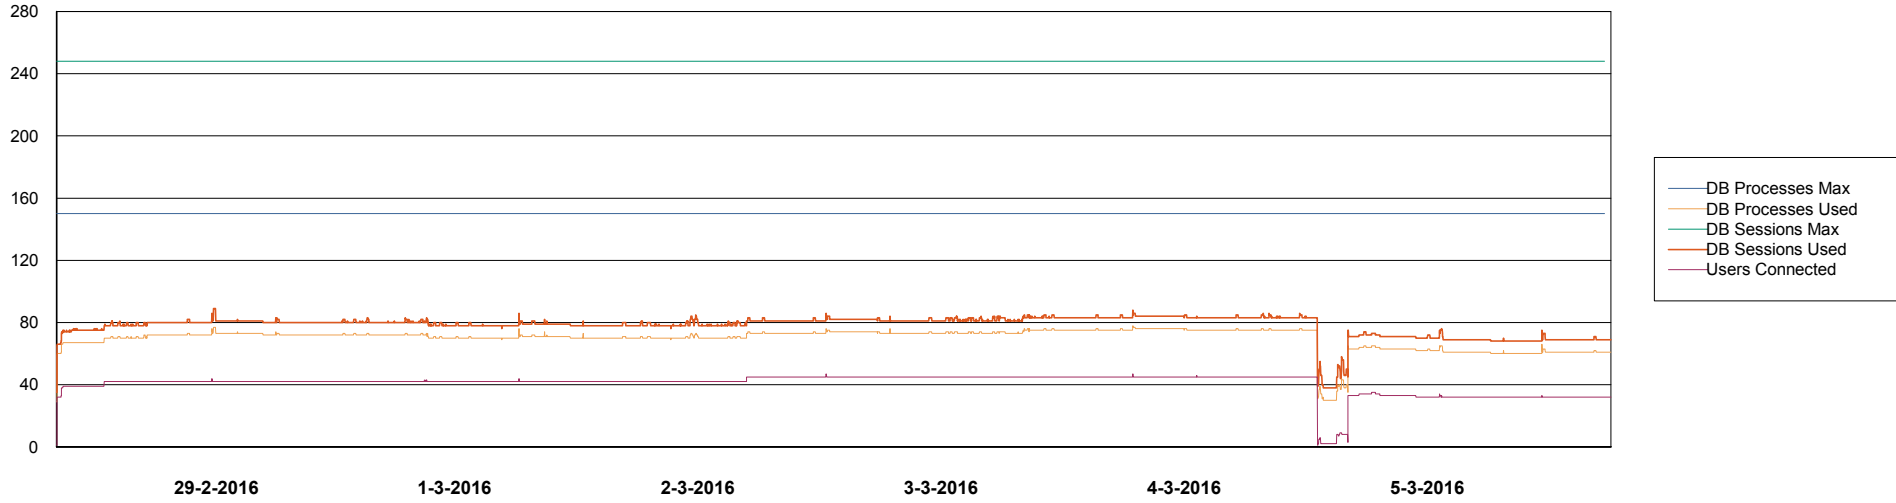

=====
 HARDDISK USAGE JWR_PRD_JWR-ODB-02
 =====

	Used disk space on / (GB)	Total disk space on / (GB)	Free disk space on / (GB)
5-3-2016	103	138	28
4-3-2016	97	138	34
3-3-2016	95	138	36
2-3-2016	95	138	36
1-3-2016	95	138	36
29-2-2016	96	138	35

Weekly SLA Customer Report

Customer JWR Production
Database ID 43

DATABASE PERFORMANCE JWRDB_Production

Weekly SLA Customer Report

Customer JWR Production
 Database ID 43

=====
 DATABASE SIZE JWRDB_Production
 =====