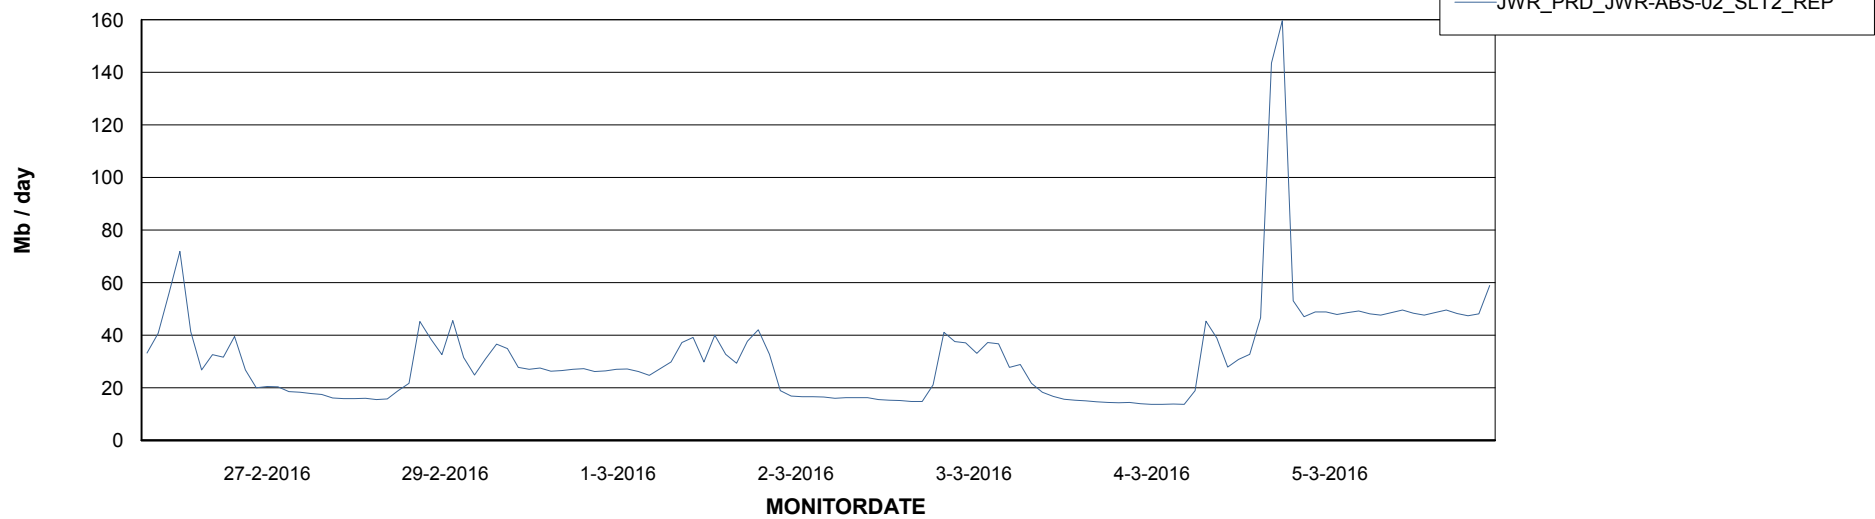

Avg memory used per ReportServer Service