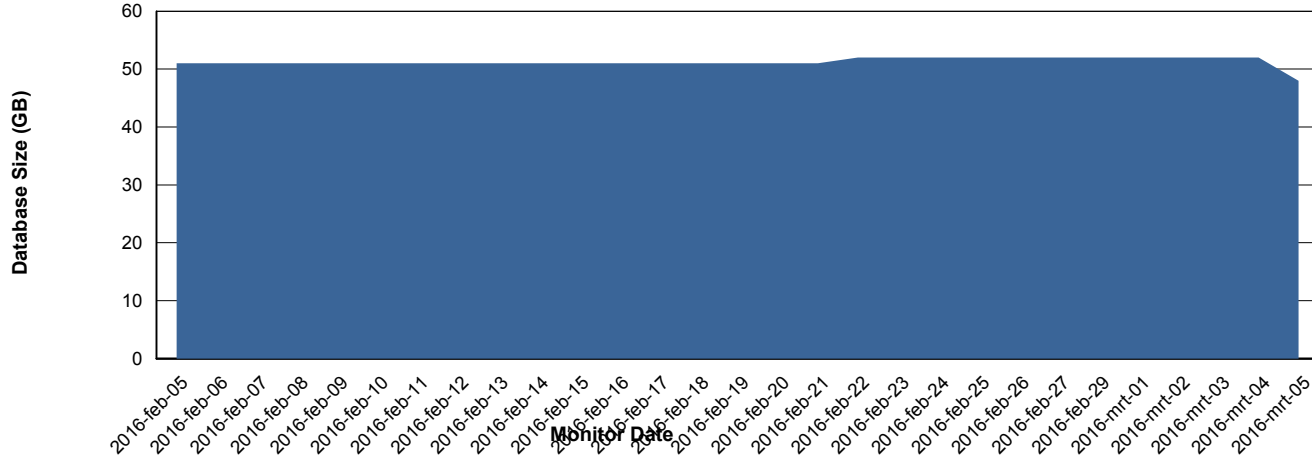

=====
 HARDDISK USAGE JWR_PRD_JWR-ODB-02
 =====

	Used disk space on / (GB)	Total disk space on / (GB)	Free disk space on / (GB)
5-3-2016	103	138	28
4-3-2016	97	138	34
3-3-2016	95	138	36
2-3-2016	95	138	36
1-3-2016	95	138	36
29-2-2016	96	138	35

Weekly SLA Customer Report

Customer JWR Production
Database ID 43

DATABASE PERFORMANCE JWRDB_Production

Weekly SLA Customer Report

Customer JWR Production
 Database ID 43

=====
 DATABASE SIZE JWRDB_Production
 =====

Database growth over last month

=====
 DATABASE TABLESPACES JWRDB_Production
 =====

TOTAL DATABASE SIZE PER TABLESPACE

Date	Tablespace Name	Filesize (Gb)	Usedsize (Gb)	Percentage free
5-3-2016	ABSDATA	18	15	17
	INDX	46	31	33
4-3-2016	ABSDATA	18	15	17
	INDX	46	37	20
3-3-2016	ABSDATA	18	14	22
	INDX	46	37	20
2-3-2016	ABSDATA	18	14	22
	INDX	46	37	20
1-3-2016	ABSDATA	18	14	22
	INDX	46	37	20
29-2-2016	ABSDATA	18	14	22
	INDX	46	36	22