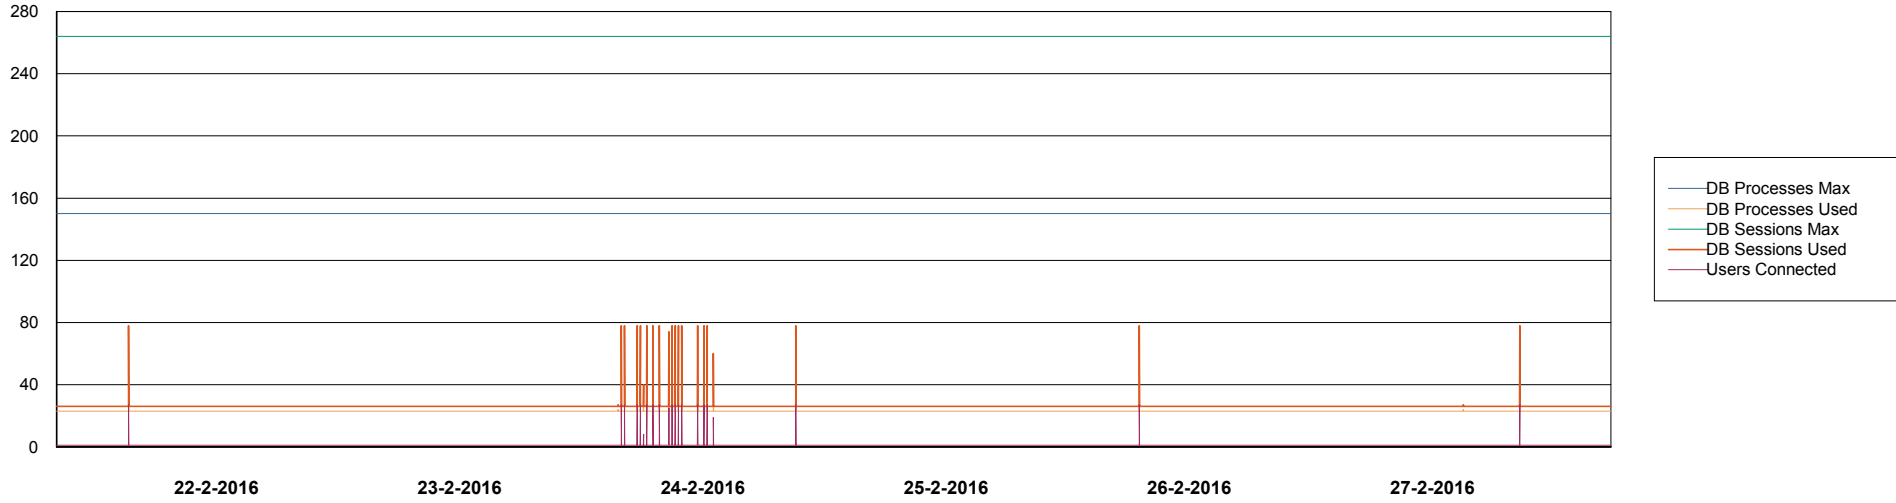

=====
DATABASE PERFORMANCE FISDB_Standby
=====