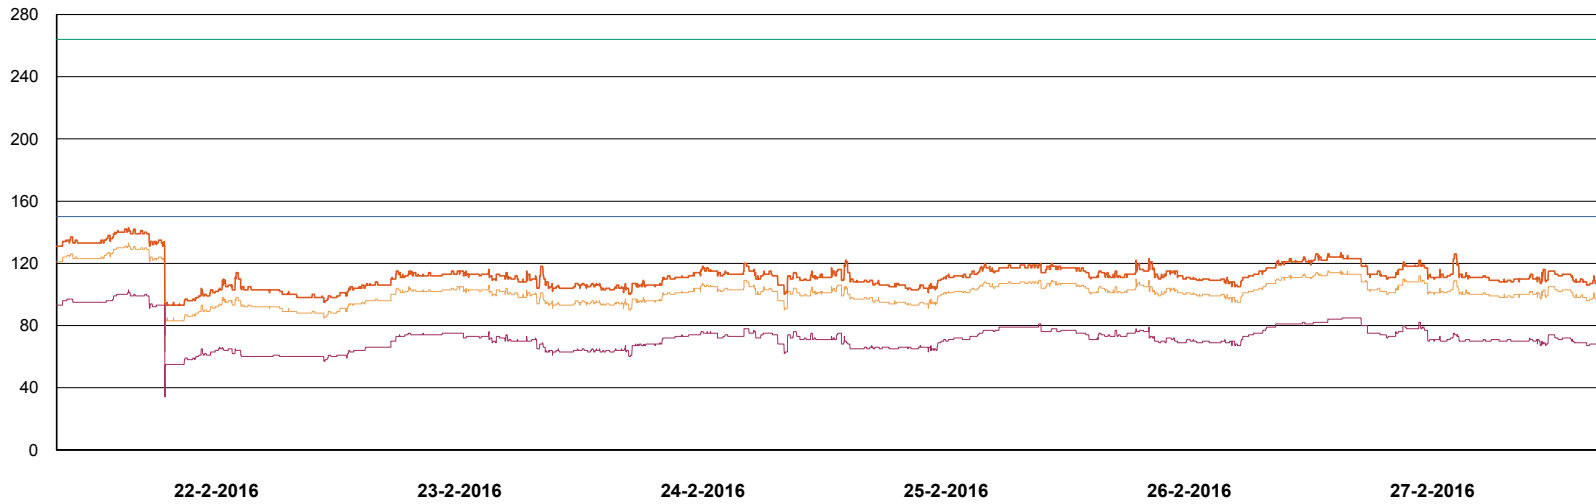

DATABASE PERFORMANCE

FISDB_Production