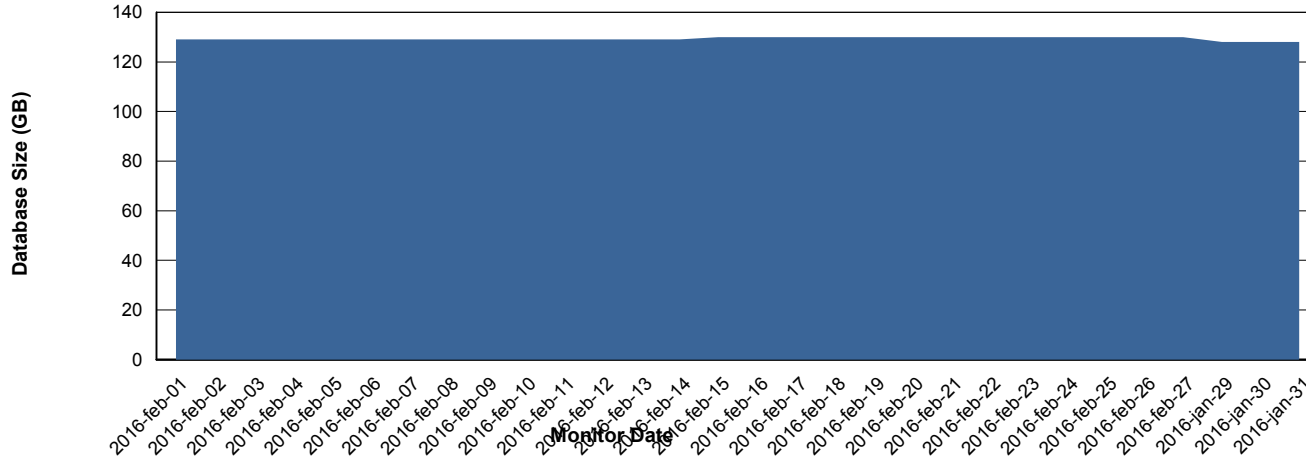

Weekly SLA Customer Report

Customer FIS_Production
Database ID 46

=====
DATABASE SIZE FISDB_Production
=====

Database growth over last month

=====
DATABASE TABLESPACES FISDB_Production
=====

TOTAL DATABASE SIZE PER TABLESPACE

Date	Tablespace Name	Filesize (Gb)	Usedsize (Gb)	Percentage free
27-2-2016	ABSDATA	74	60	19
	INDX	88	70	20
26-2-2016	ABSDATA	74	60	19
	INDX	88	70	20
25-2-2016	ABSDATA	74	60	19
	INDX	88	70	20
24-2-2016	ABSDATA	74	60	19
	INDX	88	70	20
23-2-2016	ABSDATA	74	60	19
	INDX	88	70	20
22-2-2016	ABSDATA	74	60	19
	INDX	88	70	20
21-2-2016	ABSDATA	74	60	19
	INDX	88	70	20