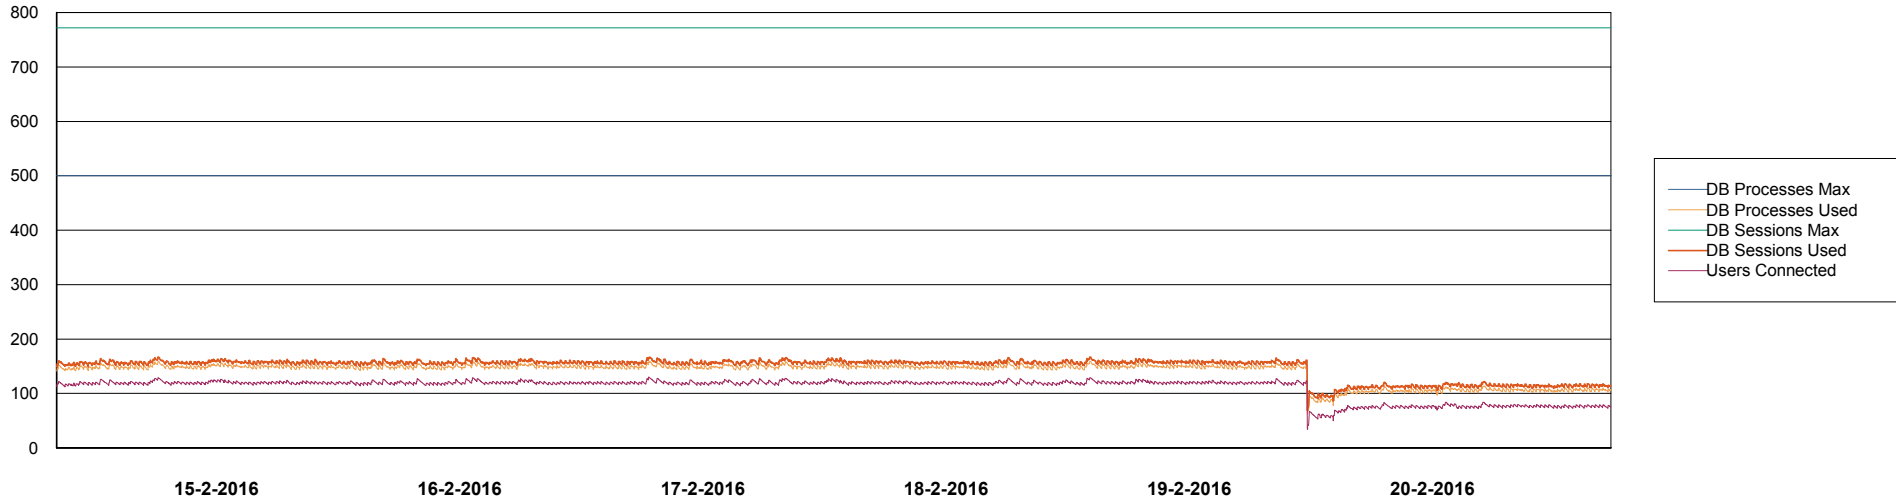

DATABASE PERFORMANCE PHSDB_Production