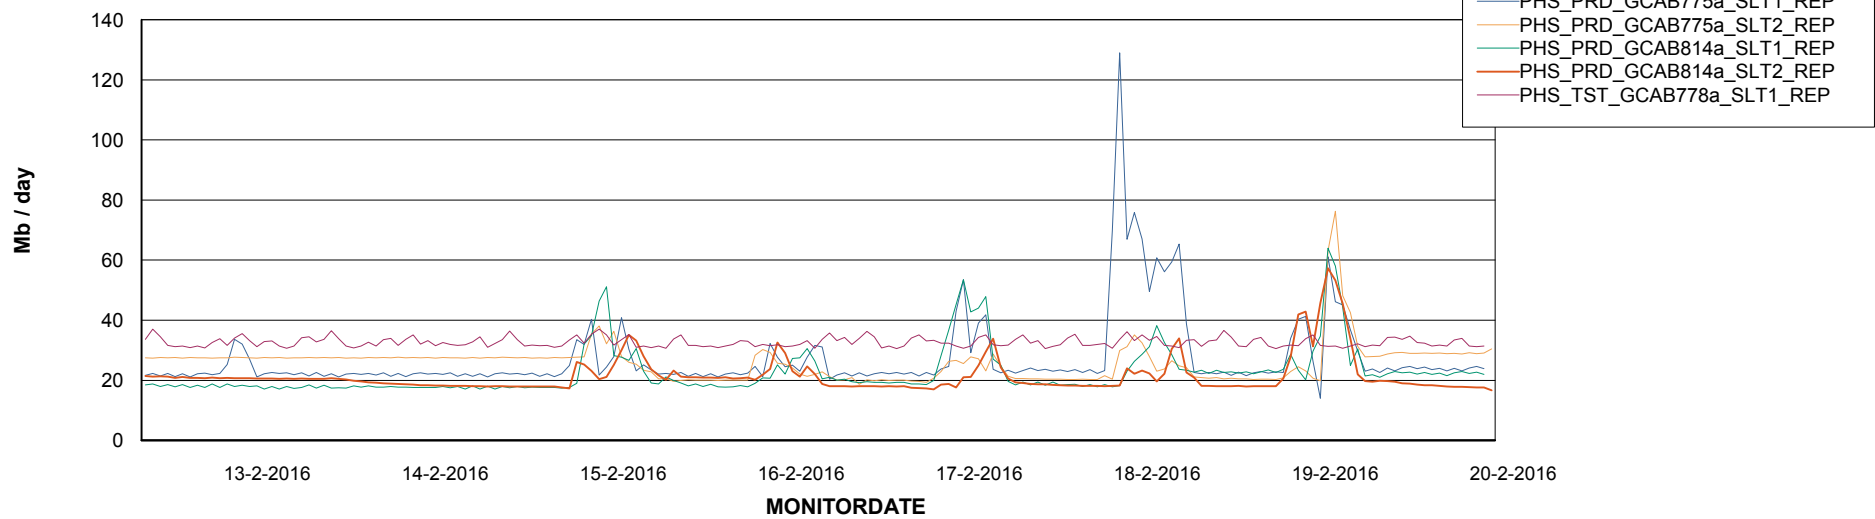

Avg users per day per ABS server

Weekly SLA Customer Report

Customer PHS_Production
Database ID 47

=====
ABSolute Application ReportServer Services
=====

Disaster per ReportServer

Avg memory used per ReportServer Service