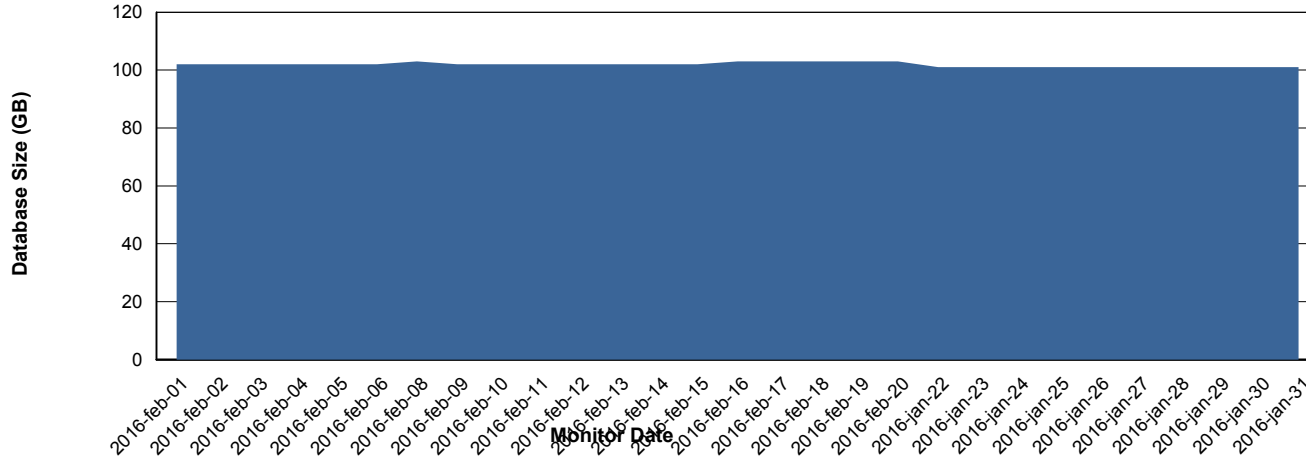

Weekly SLA Customer Report

Customer PHS_Production
Database ID 47

=====
DATABASE SIZE PHSDB_Production
=====

Database growth over last month

=====
DATABASE TABLESPACES PHSDB_Production
=====

TOTAL DATABASE SIZE PER TABLESPACE

Date	Tablespace Name	Filesize (Gb)	Usedsize (Gb)	Percentage free
20-2-2016	ABSDATA	123	102	17
	INDX	2	0	100
19-2-2016	ABSDATA	123	102	17
	INDX	2	0	100
18-2-2016	ABSDATA	123	102	17
	INDX	2	0	100
17-2-2016	ABSDATA	123	102	17
	INDX	2	0	100
16-2-2016	ABSDATA	123	102	17
	INDX	2	0	100
15-2-2016	ABSDATA	123	102	17
	INDX	2	0	100
14-2-2016	ABSDATA	123	101	18
	INDX	2	0	100