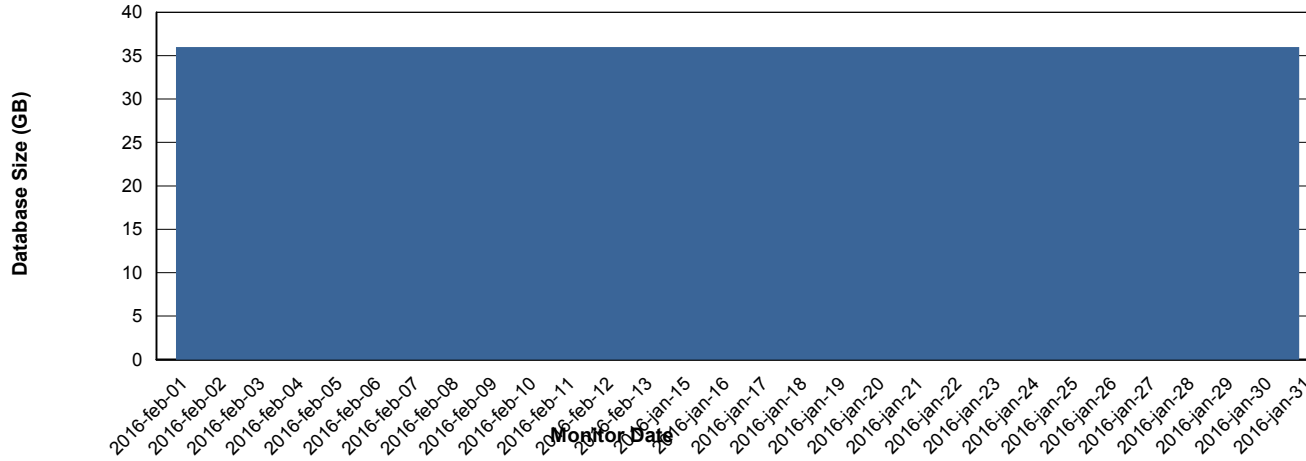

Weekly SLA Customer Report

Customer CIW Production
Database ID 45

DATABASE PERFORMANCE CIWDB_Standby

Weekly SLA Customer Report

Customer CIW Production
 Database ID 45

=====
 DATABASE SIZE CIWDB_Production
 =====

Database growth over last month

=====
 DATABASE TABLESPACES CIWDB_Production
 =====

TOTAL DATABASE SIZE PER TABLESPACE

Date	Tablespace Name	Filesize (Gb)	Usedsize (Gb)	Percentage free
13-2-2016	ABSDATA	38	32	16
	INDX	4	3	25
12-2-2016	ABSDATA	38	32	16
	INDX	4	3	25
11-2-2016	ABSDATA	38	32	16
	INDX	4	3	25
10-2-2016	ABSDATA	38	32	16
	INDX	4	3	25
9-2-2016	ABSDATA	38	32	16
	INDX	4	3	25
8-2-2016	ABSDATA	38	32	16
	INDX	4	3	25
7-2-2016	ABSDATA	38	32	16
	INDX	4	3	25