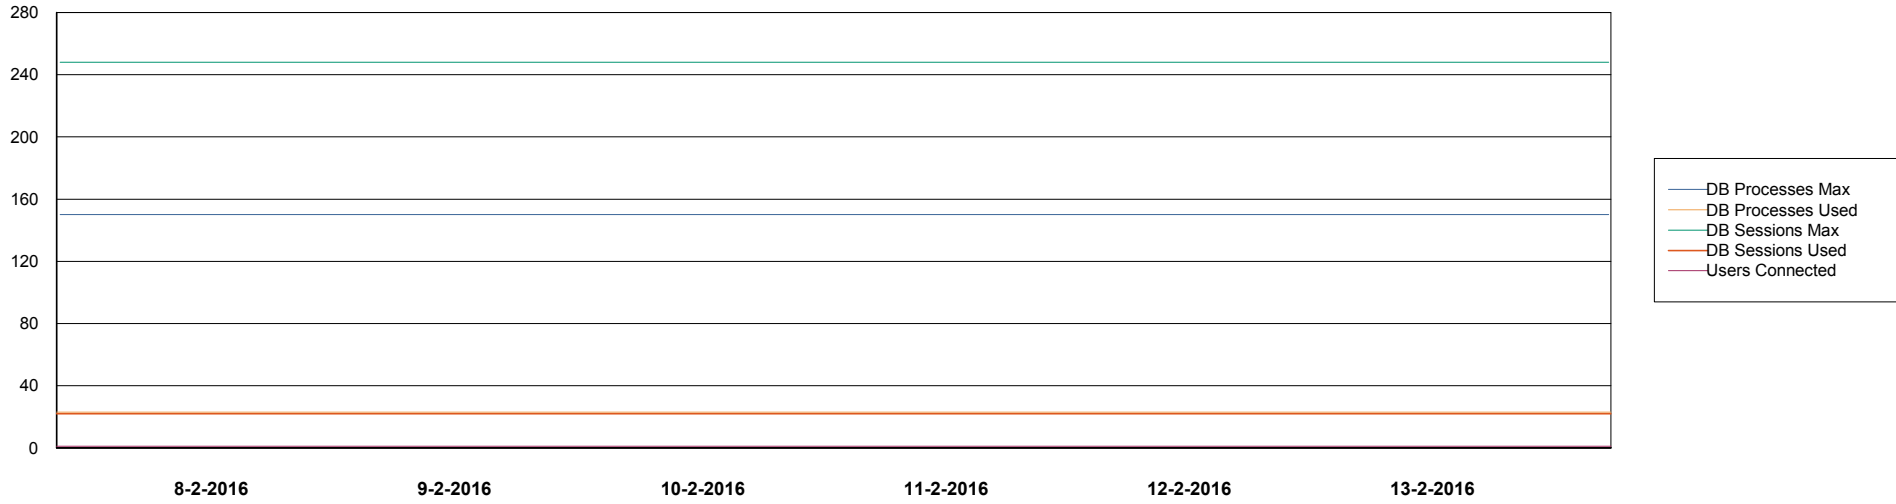

Weekly SLA Customer Report

Customer CIW Production
Database ID 45

DATABASE PERFORMANCE

CIWDB_Production

- DB Processes Max
- DB Processes Used
- DB Sessions Max
- DB Sessions Used
- Users Connected

- Session Active

Weekly SLA Customer Report

Customer CIW Production
Database ID 45

DATABASE PERFORMANCE CIWDB_Standby

Weekly SLA Customer Report

Customer CIW Production
 Database ID 45

=====
 DATABASE SIZE CIWDB_Production
 =====