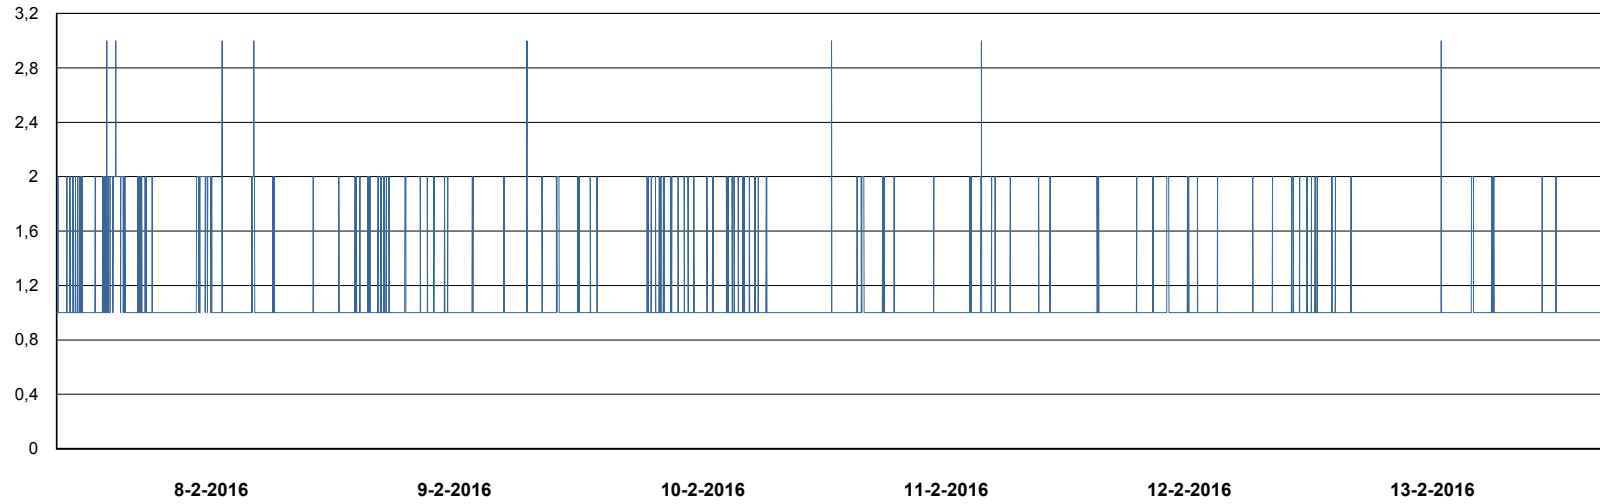

Weekly SLA Customer Report

Customer CIW Production
Database ID 45

DATABASE PERFORMANCE

CIWDB_Production

- DB Processes Max
- DB Processes Used
- DB Sessions Max
- DB Sessions Used
- Users Connected

- Session Active