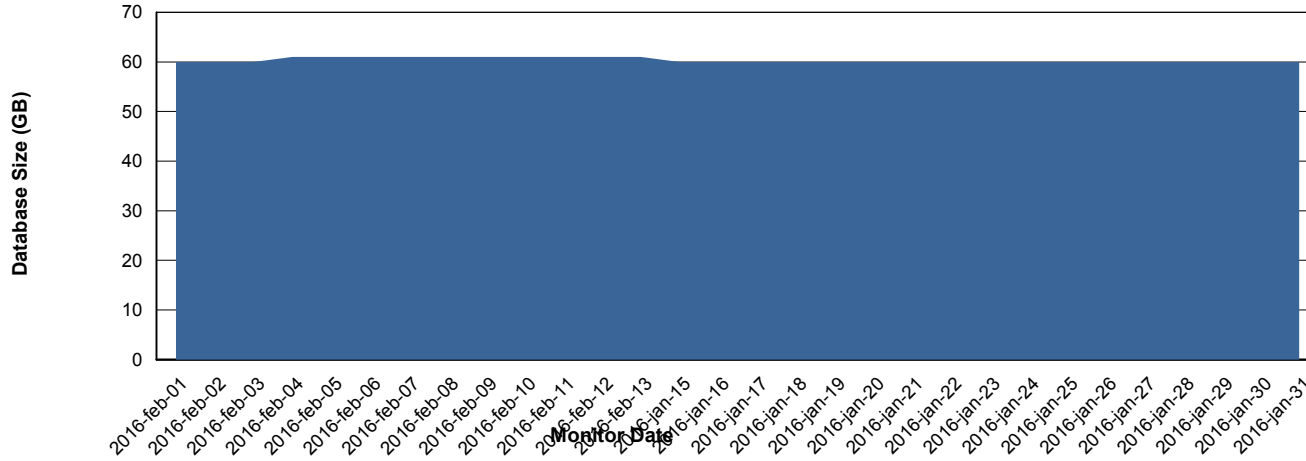

Weekly SLA Customer Report

Customer BOH_Production
Database ID 55

=====
DATABASE SIZE BOHDB_Production
=====

Database growth over last month

=====
DATABASE TABLESPACES BOHDB_Production
=====

TOTAL DATABASE SIZE PER TABLESPACE

Date	Tablespace Name	Filesize (Gb)	Usedsize (Gb)	Percentage free
13-2-2016	ABSDATA	39	33	15
	INDX	48	26	46
12-2-2016	ABSDATA	39	33	15
	INDX	48	26	46
11-2-2016	ABSDATA	39	33	15
	INDX	48	26	46
10-2-2016	ABSDATA	39	33	15
	INDX	48	26	46
9-2-2016	ABSDATA	39	33	15
	INDX	48	26	46
8-2-2016	ABSDATA	39	33	15
	INDX	48	26	46
7-2-2016	ABSDATA	39	33	15
	INDX	48	26	46