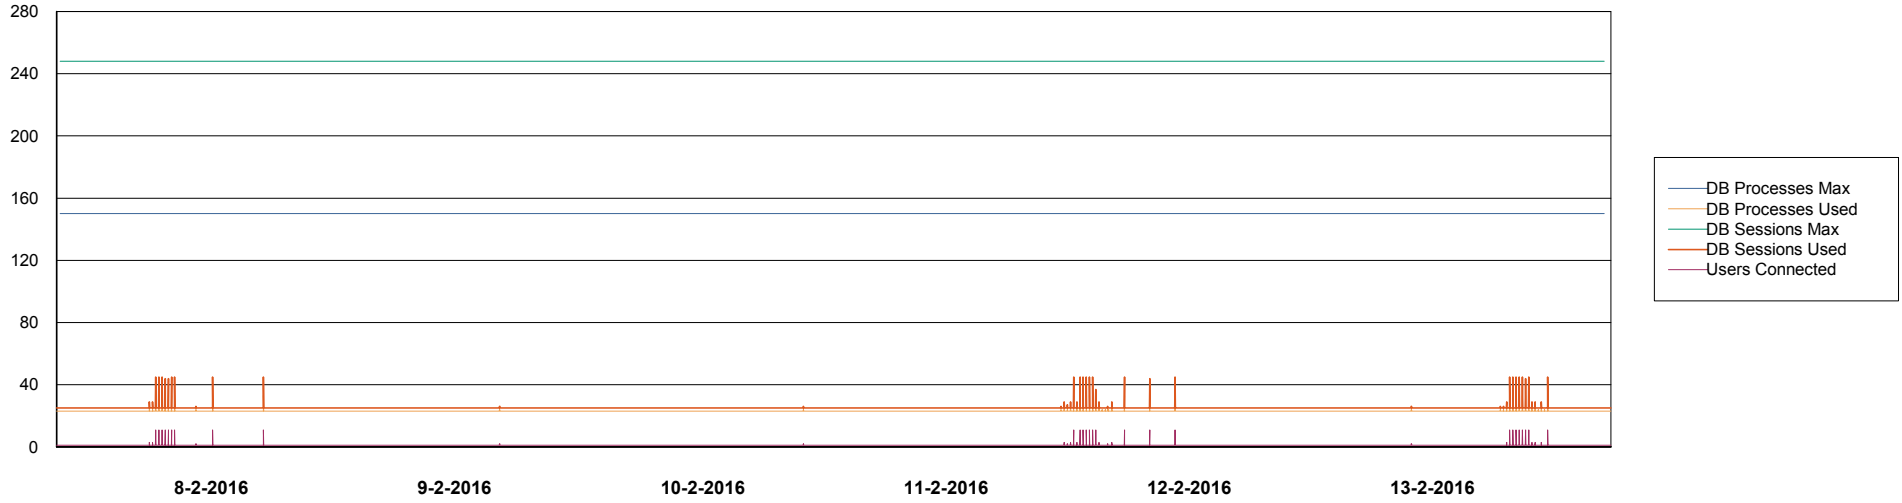

# Weekly SLA Customer Report

Customer BOH\_Production  
Database ID 55

=====  
DATABASE PERFORMANCE BOHDB\_Production  
=====

# Weekly SLA Customer Report

Customer BOH\_Production  
Database ID 55

=====  
DATABASE PERFORMANCE BOHDB\_Standby  
=====