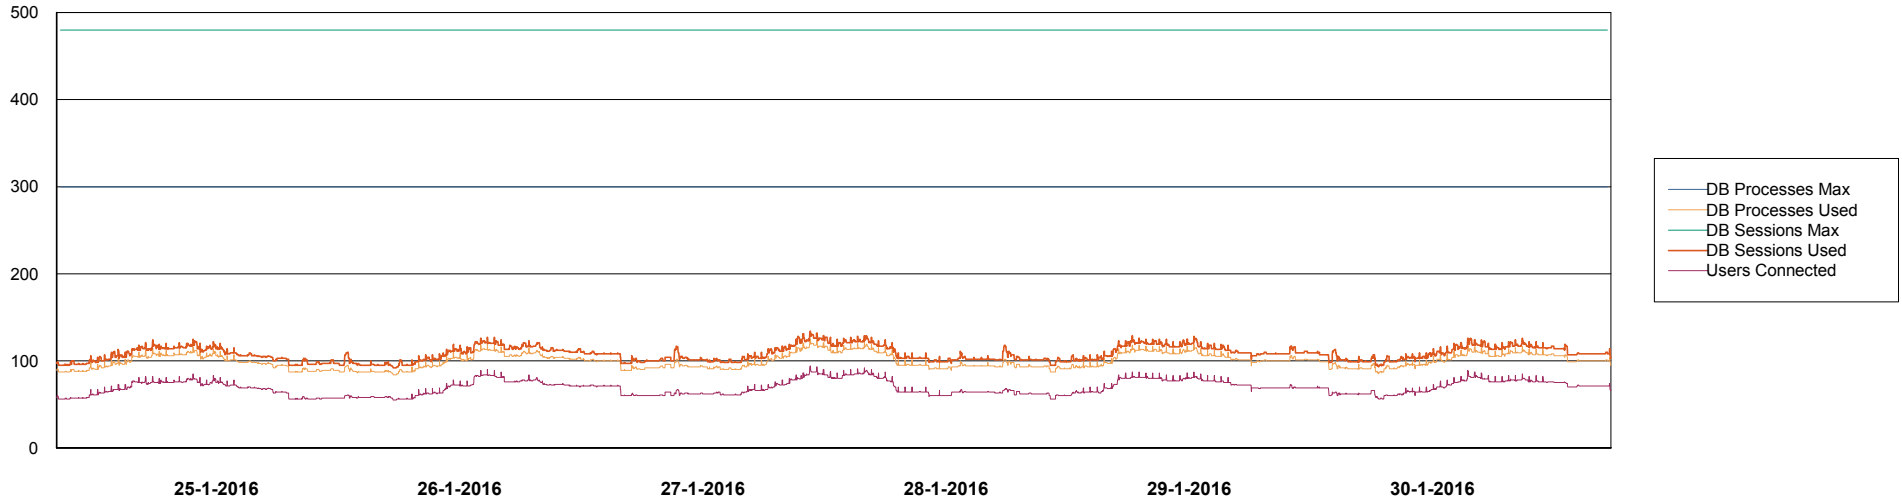

DATABASE PERFORMANCE PCODB_Production