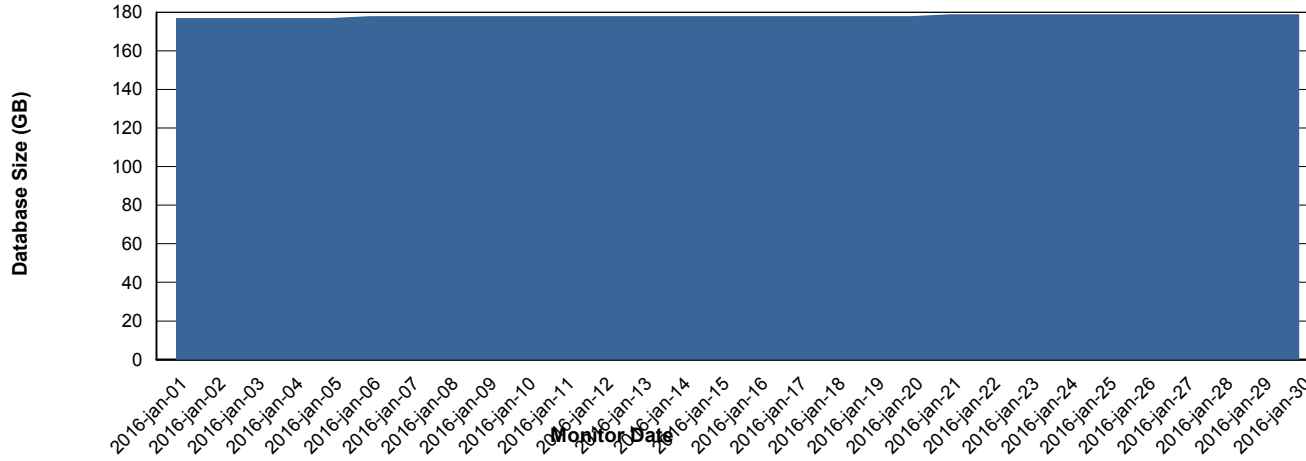

Weekly SLA Customer Report

Customer PCO Production
Database ID 44

=====
DATABASE SIZE PCODB_Production
=====

Database growth over last month

=====
DATABASE TABLESPACES PCODB_Production
=====

TOTAL DATABASE SIZE PER TABLESPACE

Date	Tablespace Name	Filesize (Gb)	Usedsize (Gb)	Percentage free
30-1-2016	ABSDATA	88	68	23
	INDX	141	110	22
29-1-2016	ABSDATA	88	68	23
	INDX	141	110	22
28-1-2016	ABSDATA	88	68	23
	INDX	141	110	22
27-1-2016	ABSDATA	88	68	23
	INDX	141	110	22
26-1-2016	ABSDATA	88	68	23
	INDX	141	109	23
25-1-2016	ABSDATA	88	68	23
	INDX	141	109	23
24-1-2016	ABSDATA	88	68	23
	INDX	141	109	23