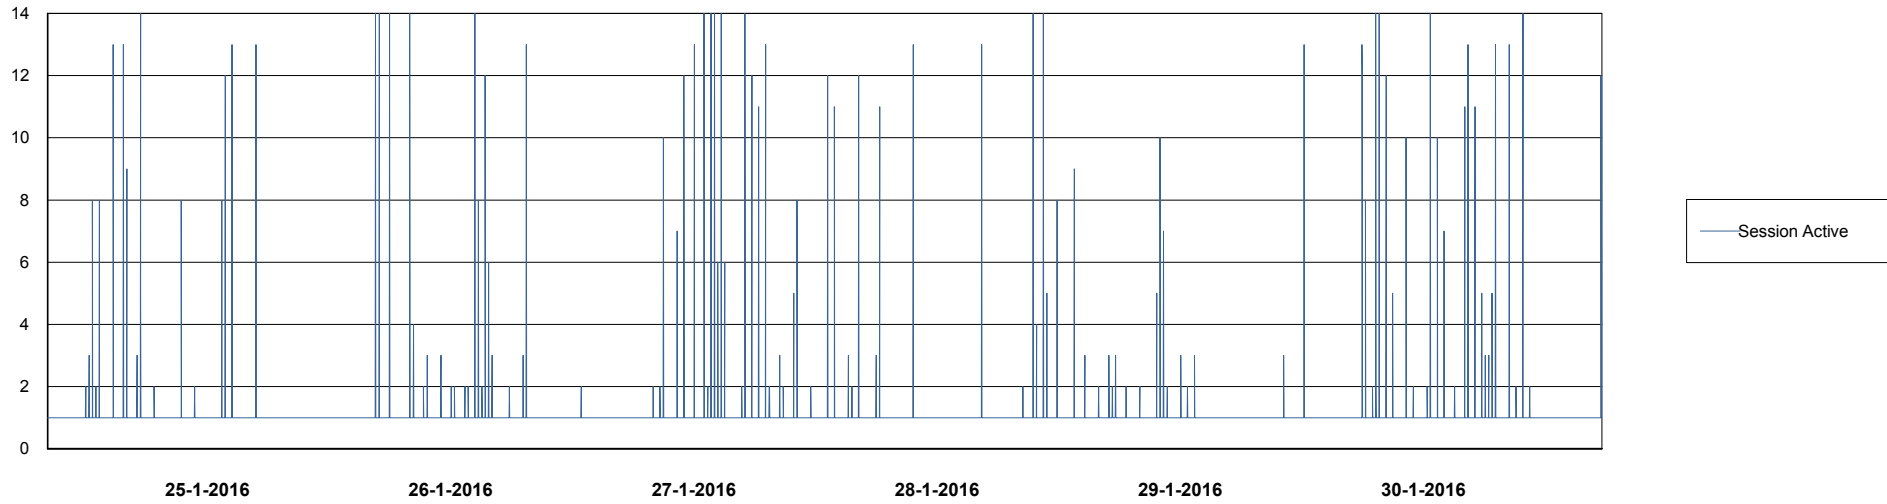

Weekly SLA Customer Report

Customer PCO Production
Database ID 44

DATABASE PERFORMANCE PCODB_Standby