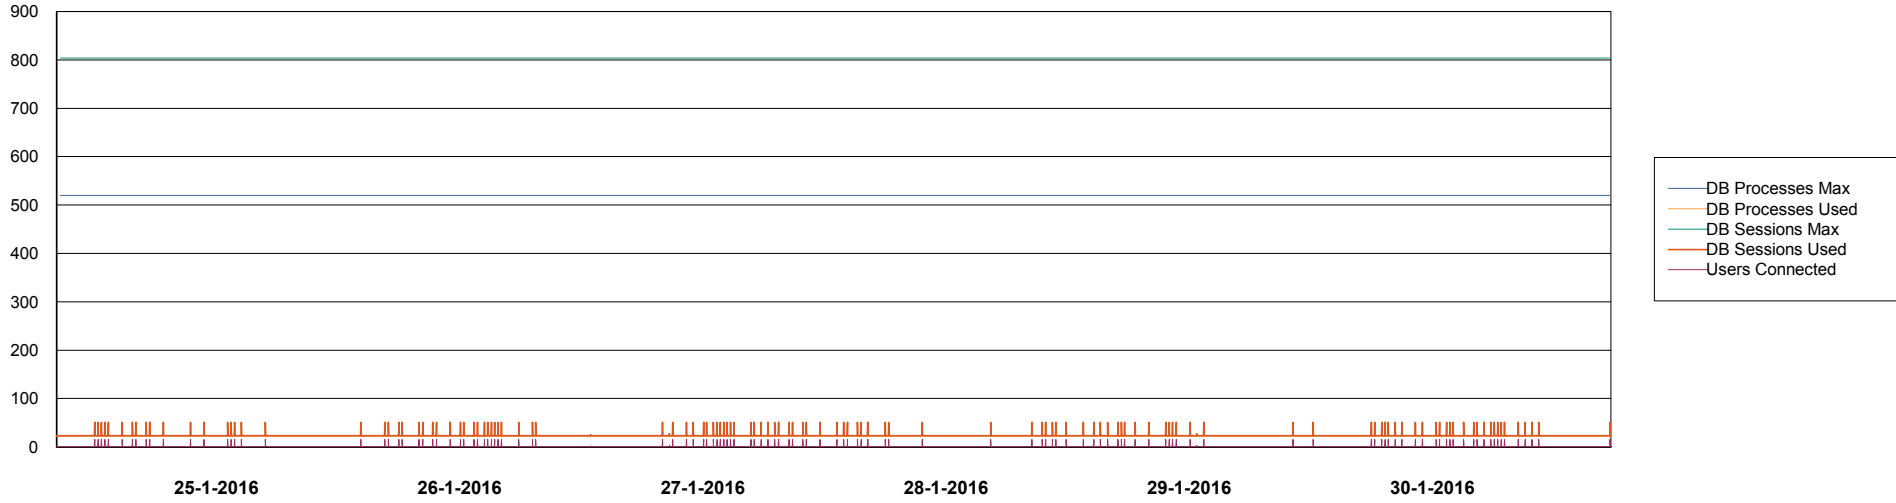

Weekly SLA Customer Report

Customer PCO Production
Database ID 44

DATABASE PERFORMANCE PCODB_Standby