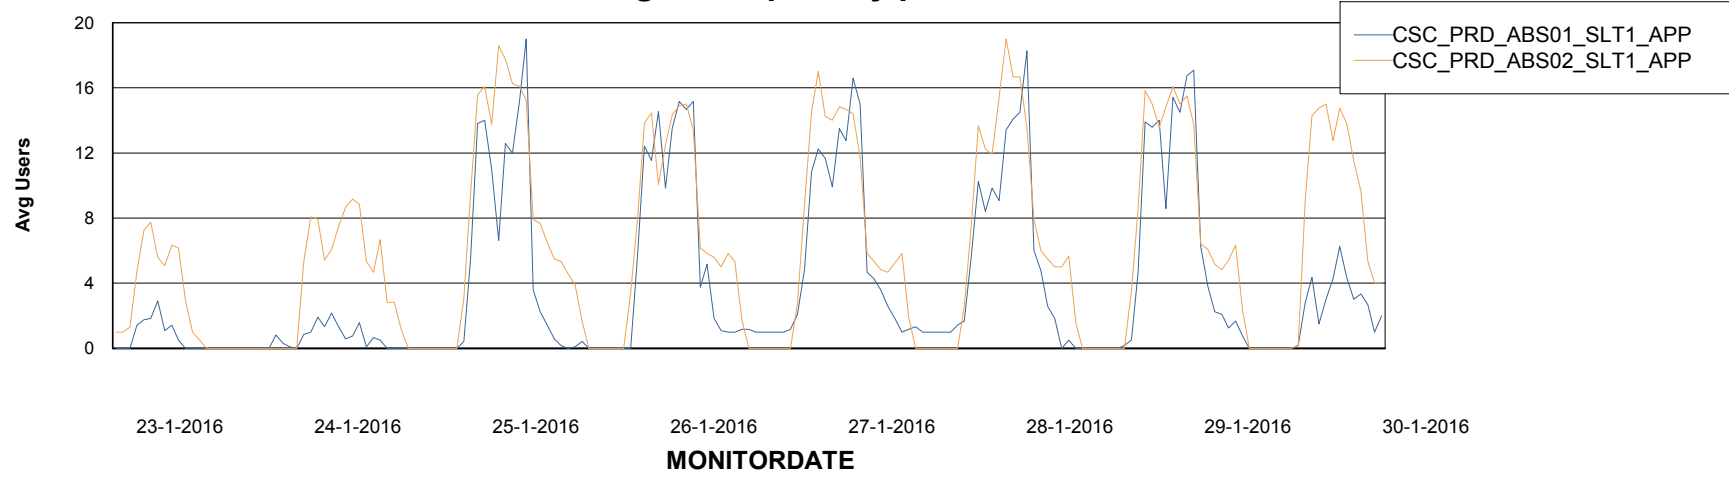

Weekly SLA Customer Report

Customer CSC_Production
Database ID 50

=====
ABSolute Application Server Services
=====

Avg users per day per ABS server