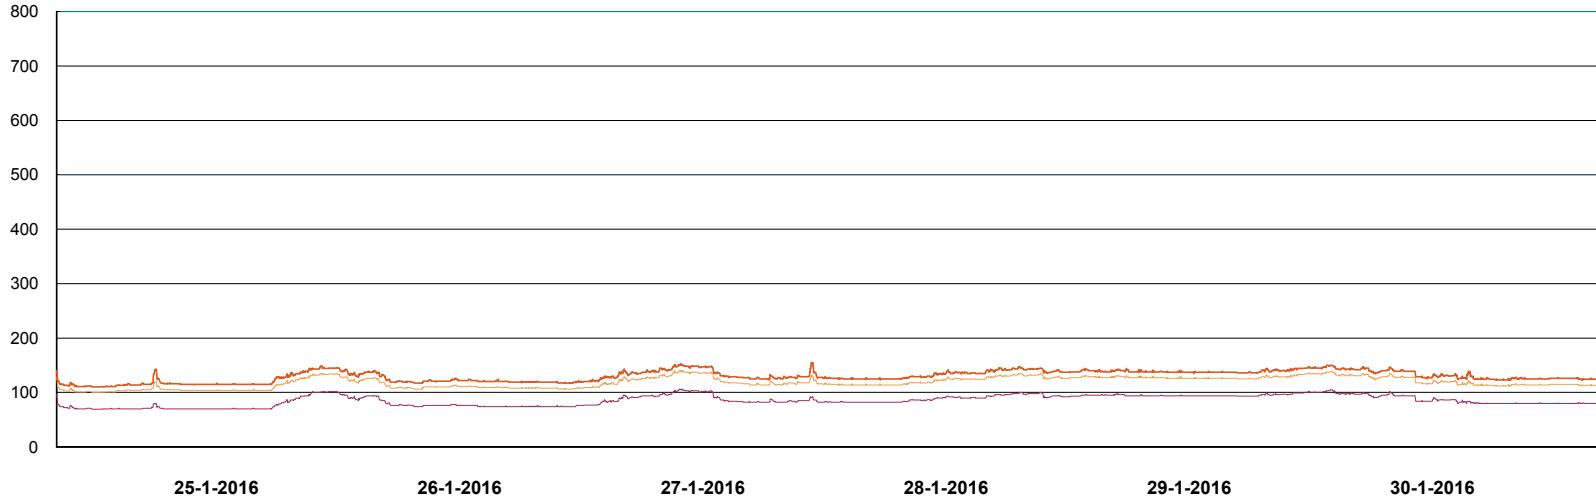

=====
 HARDDISK USAGE CSC_PRD_WEBSRV
 =====

	Used disk space on C (GB)	Total disk space on C (GB)	Free disk space on C (GB)
30-1-2016	36	59	22
29-1-2016	36	59	22
28-1-2016	36	59	22
27-1-2016	36	59	22
26-1-2016	36	59	22
25-1-2016	36	59	22
24-1-2016	36	59	22

Weekly SLA Customer Report

Customer CSC_Production
Database ID 50

DATABASE PERFORMANCE CSCDB_Production

Weekly SLA Customer Report

Customer CSC_Production
 Database ID 50

=====
 DATABASE SIZE CSCDB_Production
 =====