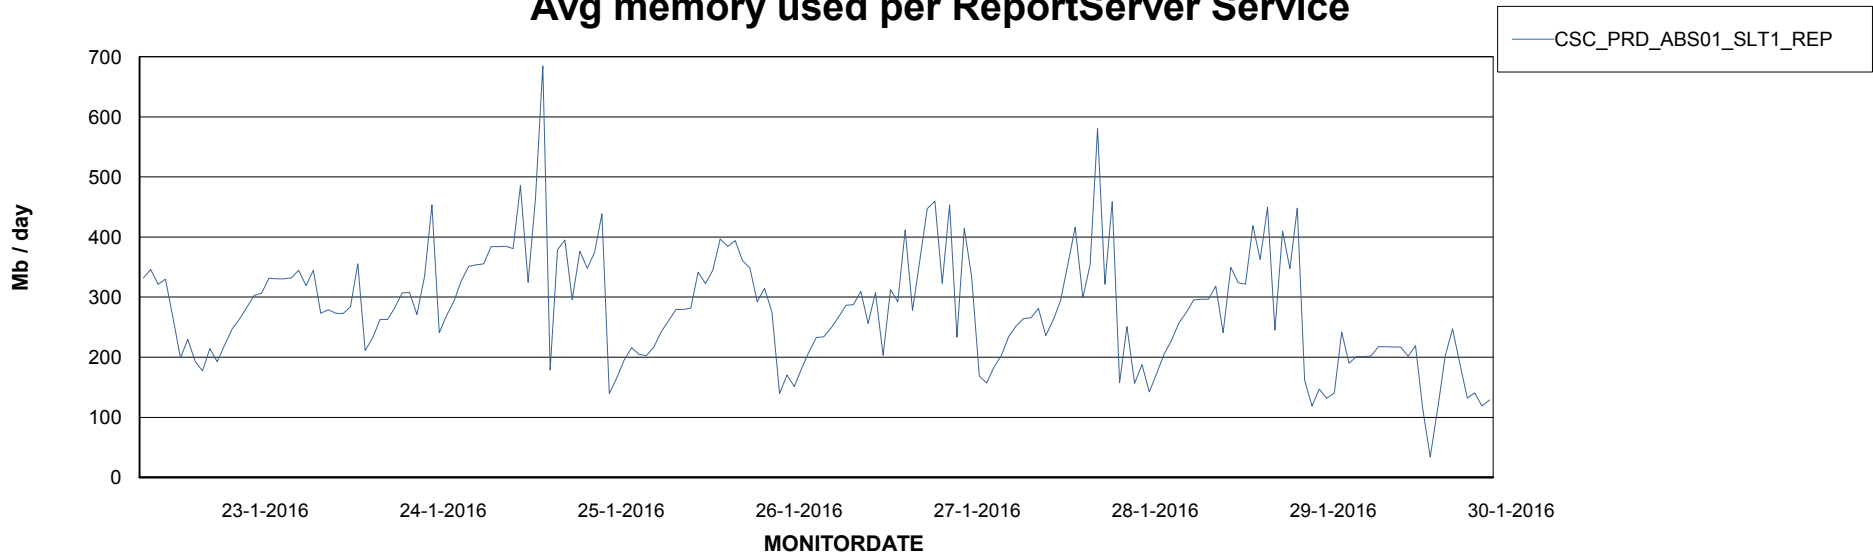

Avg users per day per ABS server

Weekly SLA Customer Report

Customer CSC_Production
Database ID 50

=====
ABSolute Application ReportServer Services
=====

Disaster per ReportServer

Avg memory used per ReportServer Service