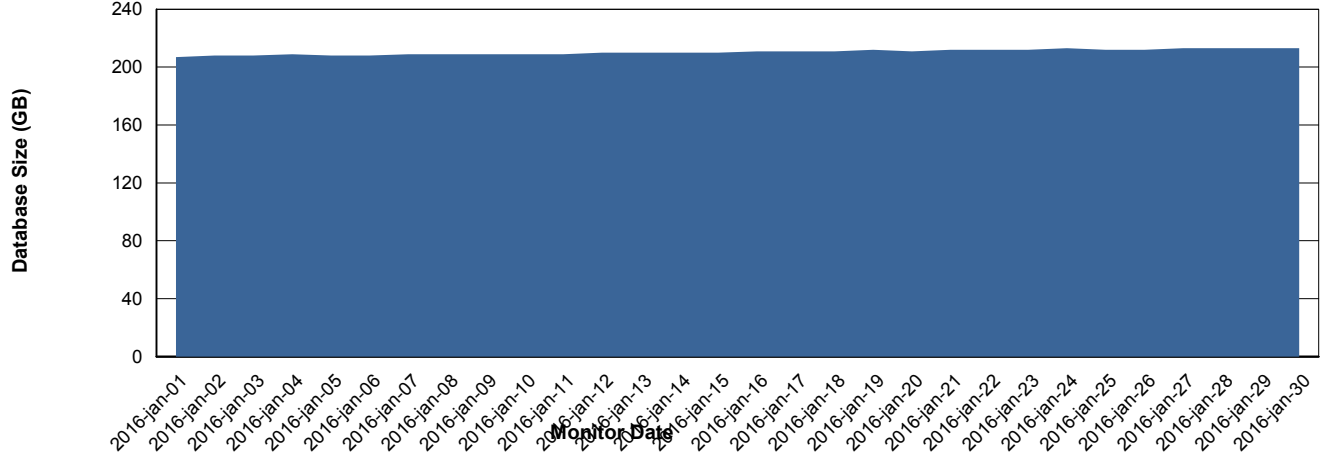

Weekly SLA Customer Report

Customer CSC_Production
Database ID 50

=====
DATABASE SIZE CSCDB_Production
=====

Database growth over last month

=====
DATABASE TABLESPACES CSCDB_Production
=====

TOTAL DATABASE SIZE PER TABLESPACE

Date	Tablespace Name	Filesize (Gb)	Usedsize (Gb)	Percentage free
30-1-2016	ABSDATA	89	67	25
	INDX	183	143	22
29-1-2016	ABSDATA	89	67	25
	INDX	183	143	22
28-1-2016	ABSDATA	89	67	25
	INDX	183	143	22
27-1-2016	ABSDATA	89	81	9
	INDX	183	143	22
26-1-2016	ABSDATA	79	67	15
	INDX	183	143	22
25-1-2016	ABSDATA	79	67	15
	INDX	183	143	22
24-1-2016	ABSDATA	79	67	15
	INDX	183	143	22