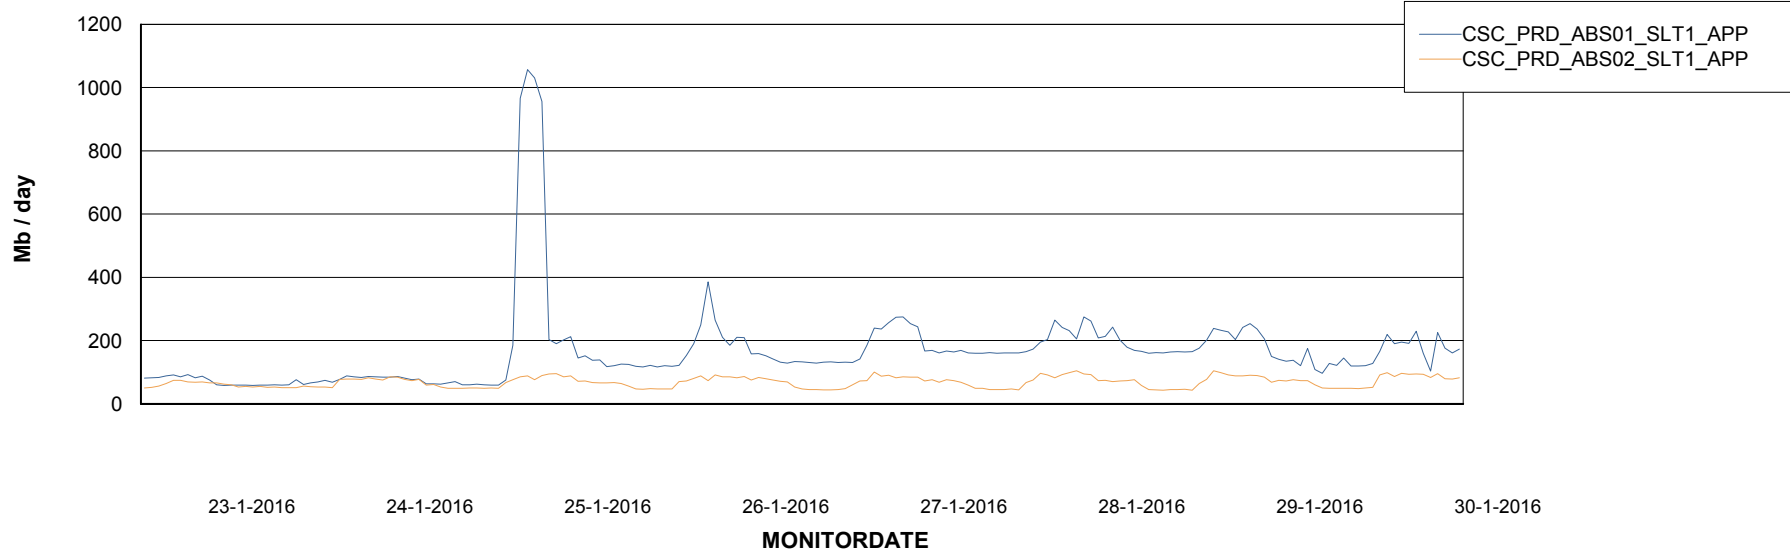

Avg memory used per ABS Server Service