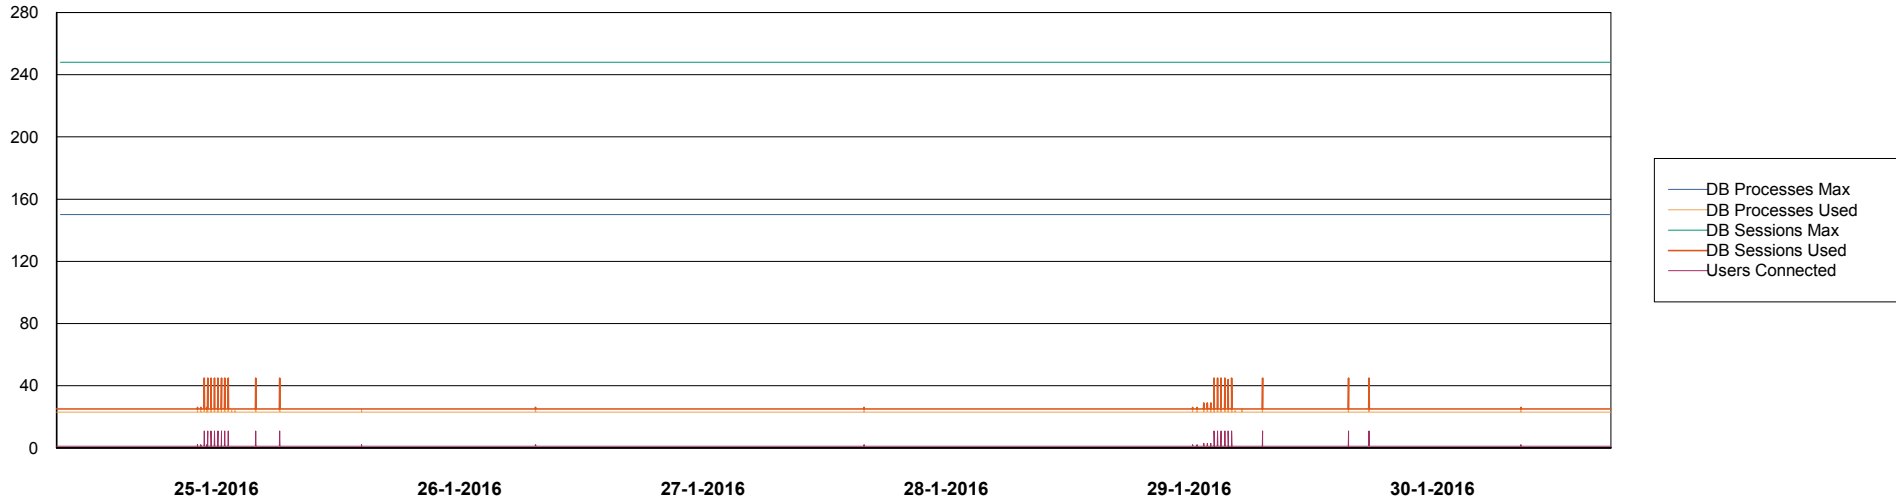

DATABASE PERFORMANCE BOHDB_Standby