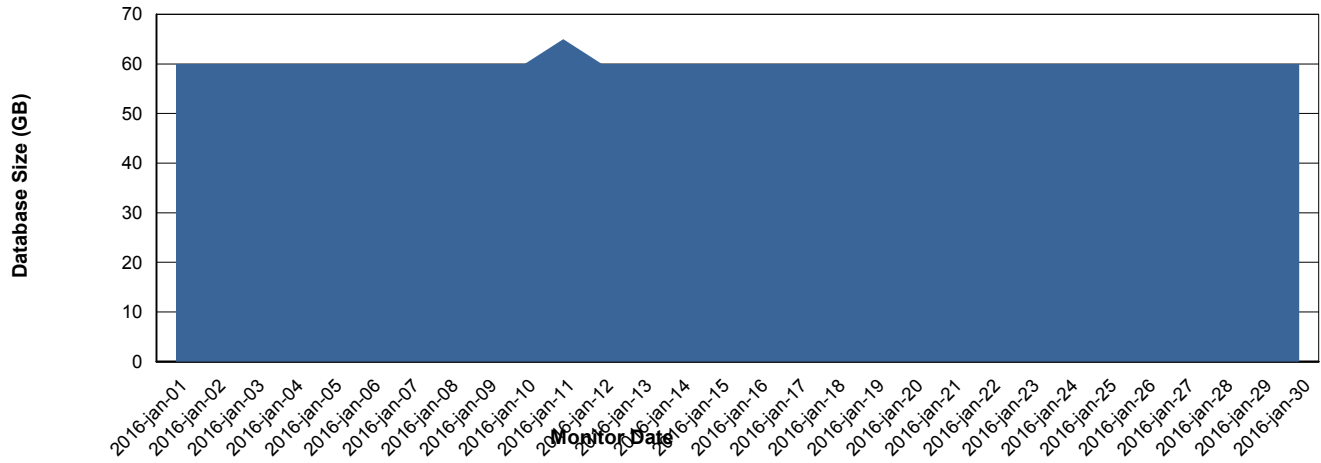

Weekly SLA Customer Report

Customer BOH_Production
Database ID 55

=====
DATABASE SIZE BOHDB_Production
=====

Database growth over last month

=====
DATABASE TABLESPACES BOHDB_Production
=====

TOTAL DATABASE SIZE PER TABLESPACE

Date	Tablespace Name	Filesize (Gb)	Usedsize (Gb)	Percentage free
30-1-2016	ABSDATA	39	33	15
	INDX	48	26	46
29-1-2016	ABSDATA	39	33	15
	INDX	48	26	46
28-1-2016	ABSDATA	39	33	15
	INDX	48	26	46
27-1-2016	ABSDATA	39	33	15
	INDX	48	25	48
26-1-2016	ABSDATA	39	33	15
	INDX	48	25	48
25-1-2016	ABSDATA	39	33	15
	INDX	48	25	48
24-1-2016	ABSDATA	39	33	15
	INDX	48	25	48