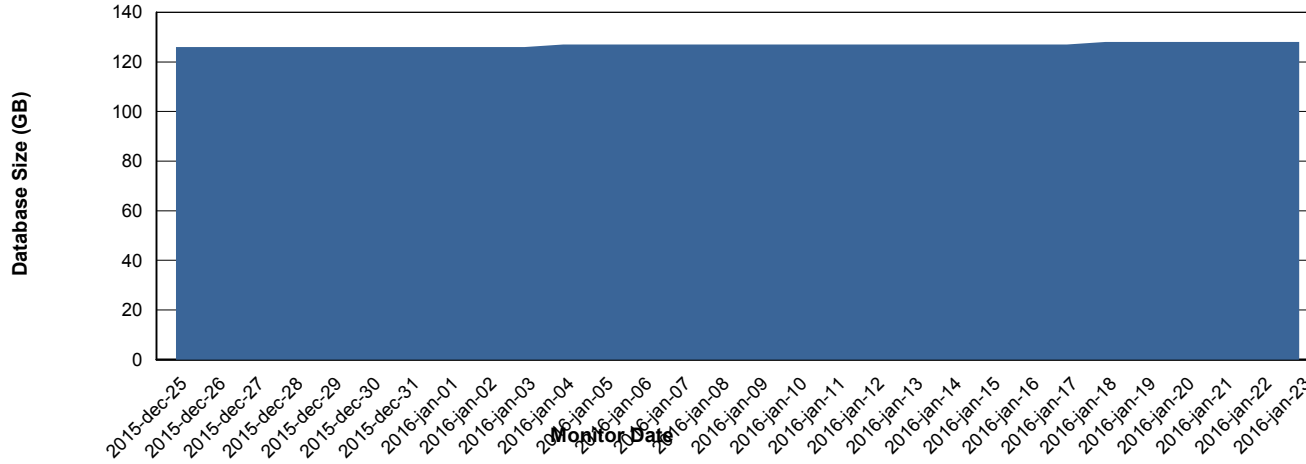

Database growth over last month

=====
DATABASE TABLESPACES FISDB_Production
=====

TOTAL DATABASE SIZE PER TABLESPACE

Date	Tablespace Name	Filesize (Gb)	Usedsize (Gb)	Percentage free
23-1-2016	ABSDATA	74	59	20
	INDX	88	70	20
22-1-2016	ABSDATA	74	59	20
	INDX	88	70	20
21-1-2016	ABSDATA	74	59	20
	INDX	88	70	20
20-1-2016	ABSDATA	74	59	20
	INDX	88	70	20
19-1-2016	ABSDATA	74	59	20
	INDX	88	70	20
18-1-2016	ABSDATA	74	59	20
	INDX	88	70	20
17-1-2016	ABSDATA	74	59	20
	INDX	88	70	20