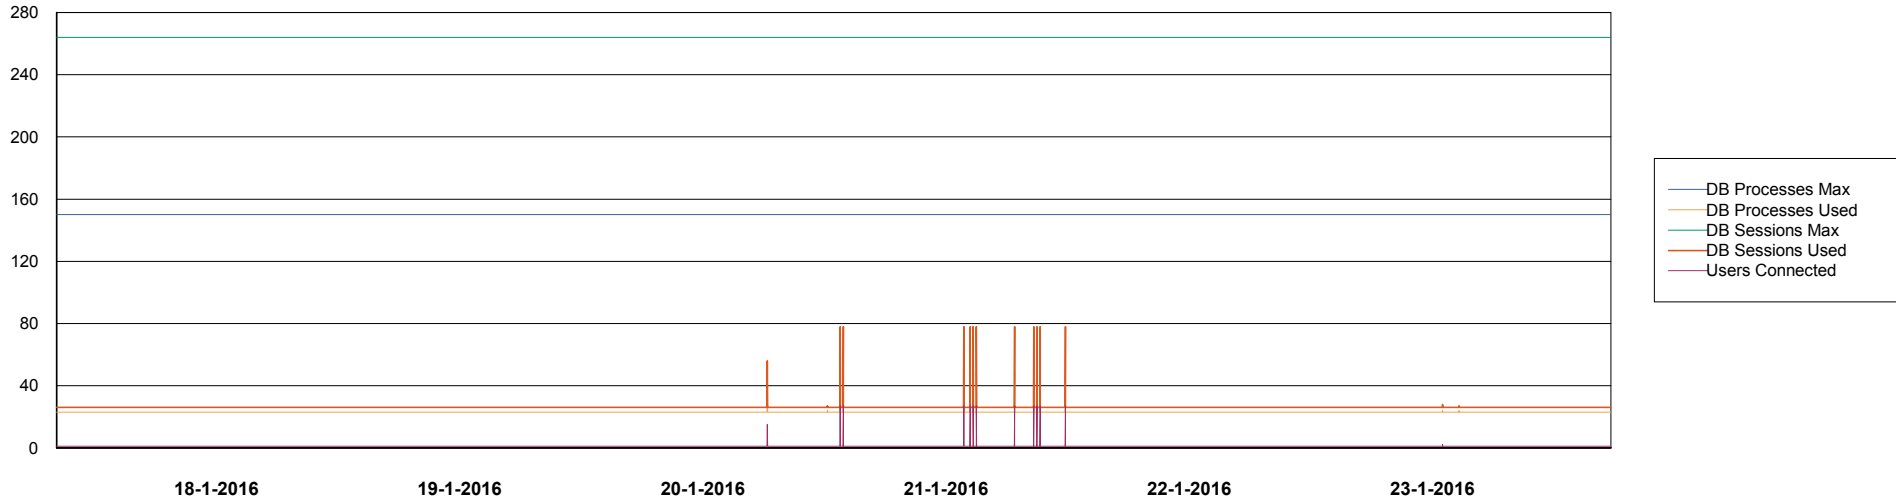

Weekly SLA Customer Report

Customer FIS_Production
Database ID 46

DATABASE PERFORMANCE FISDB_Standby