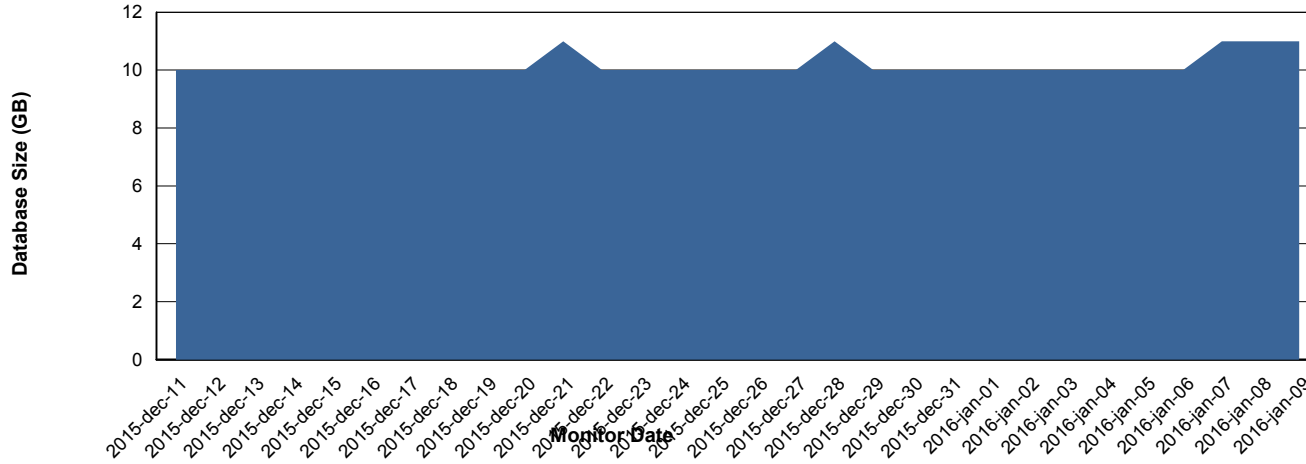

Database growth over last month

=====
DATABASE TABLESPACES RSSDB_Production
=====

TOTAL DATABASE SIZE PER TABLESPACE

Date	Tablespace Name	Filesize (Gb)	Usedsize (Gb)	Percentage free
9-1-2016	ABSDATA	4	1	75
	INDX	8	5	38
8-1-2016	ABSDATA	4	1	75
	INDX	8	5	38
7-1-2016	ABSDATA	4	1	75
	INDX	8	5	38
6-1-2016	ABSDATA	4	1	75
	INDX	8	5	38
5-1-2016	ABSDATA	4	1	75
	INDX	8	5	38
4-1-2016	ABSDATA	4	1	75
	INDX	8	5	38
3-1-2016	ABSDATA	4	1	75
	INDX	8	5	38