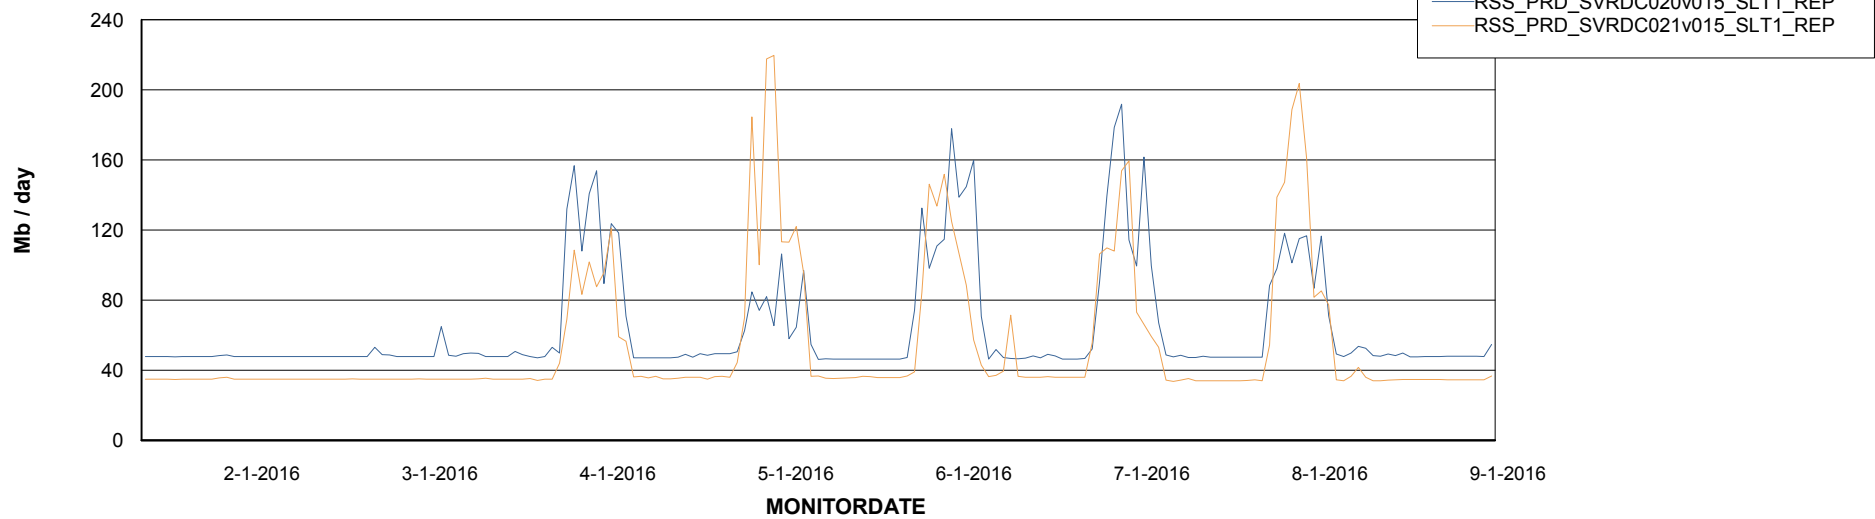

Avg memory used per ReportServer Service