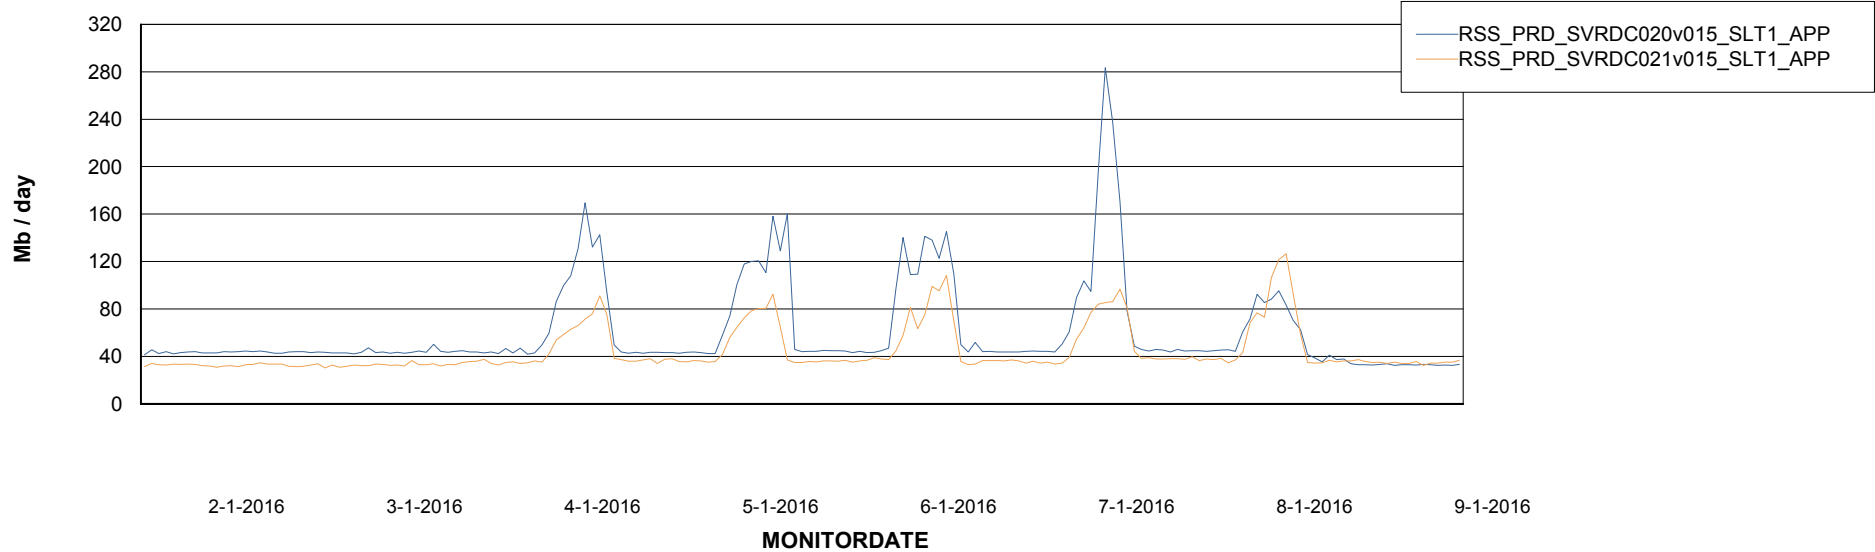

Avg memory used per ABS Server Service