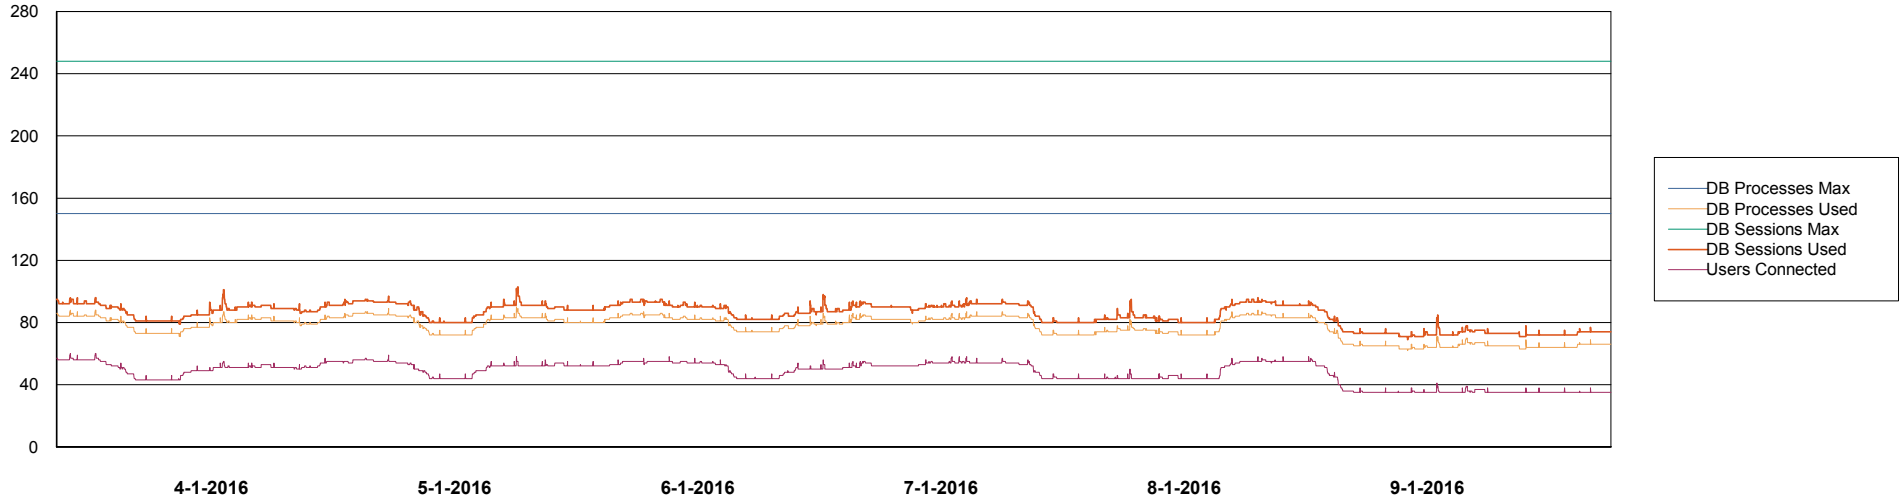

DATABASE PERFORMANCE RSSDB_Production