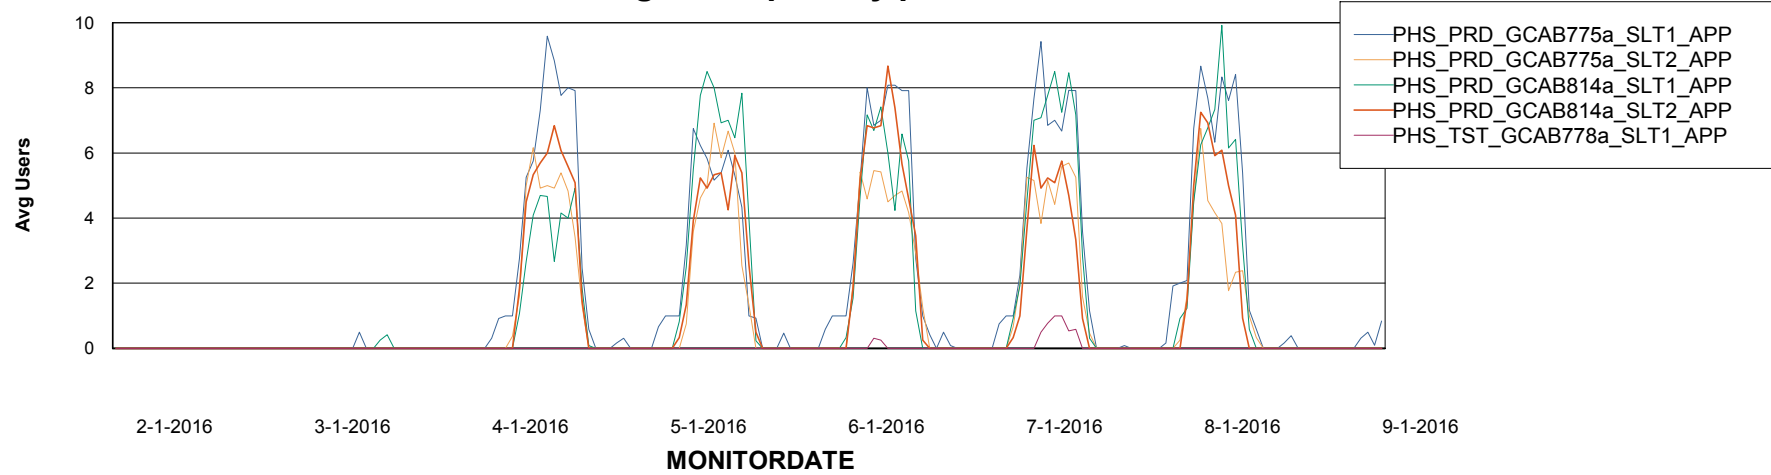

=====
ABSolute Application Server Services
=====

Avg users per day per ABS server