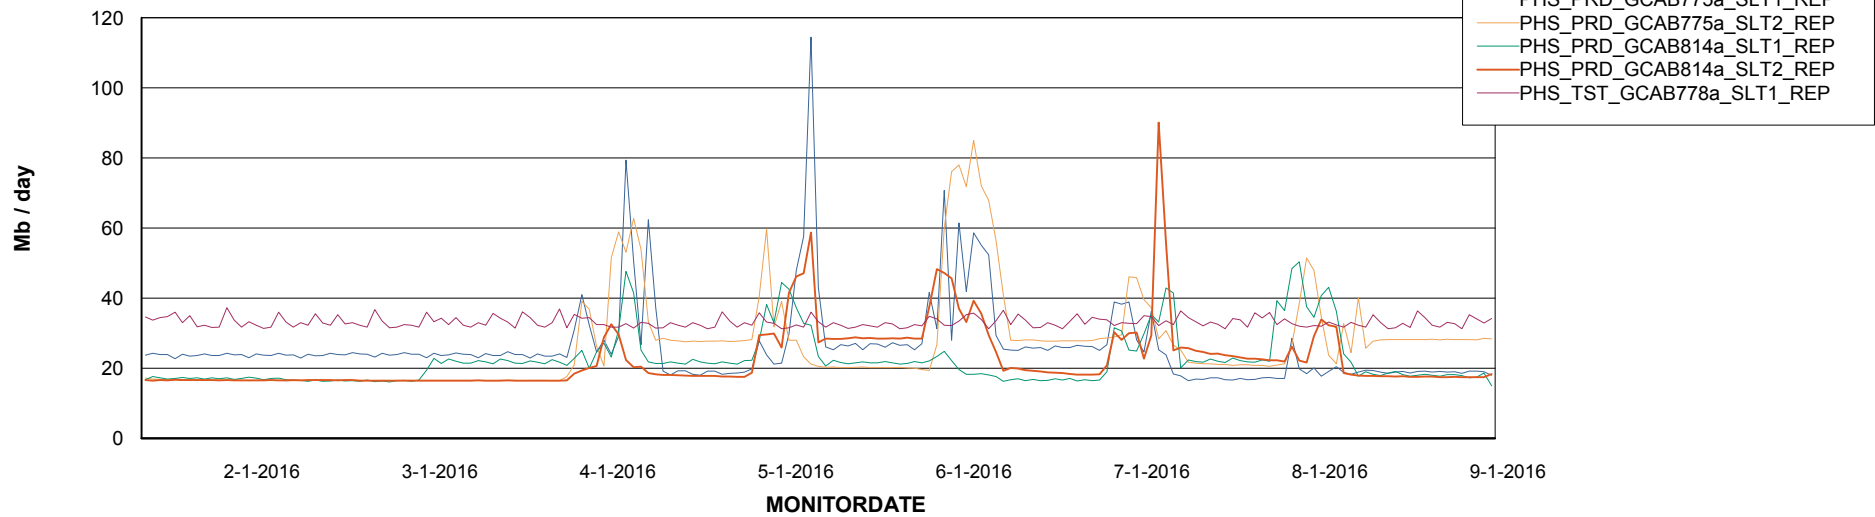

Avg users per day per ABS server

Weekly SLA Customer Report

Customer PHS_Production
Database ID 47

=====
ABSolute Application ReportServer Services
=====

Disaster per ReportServer

Avg memory used per ReportServer Service