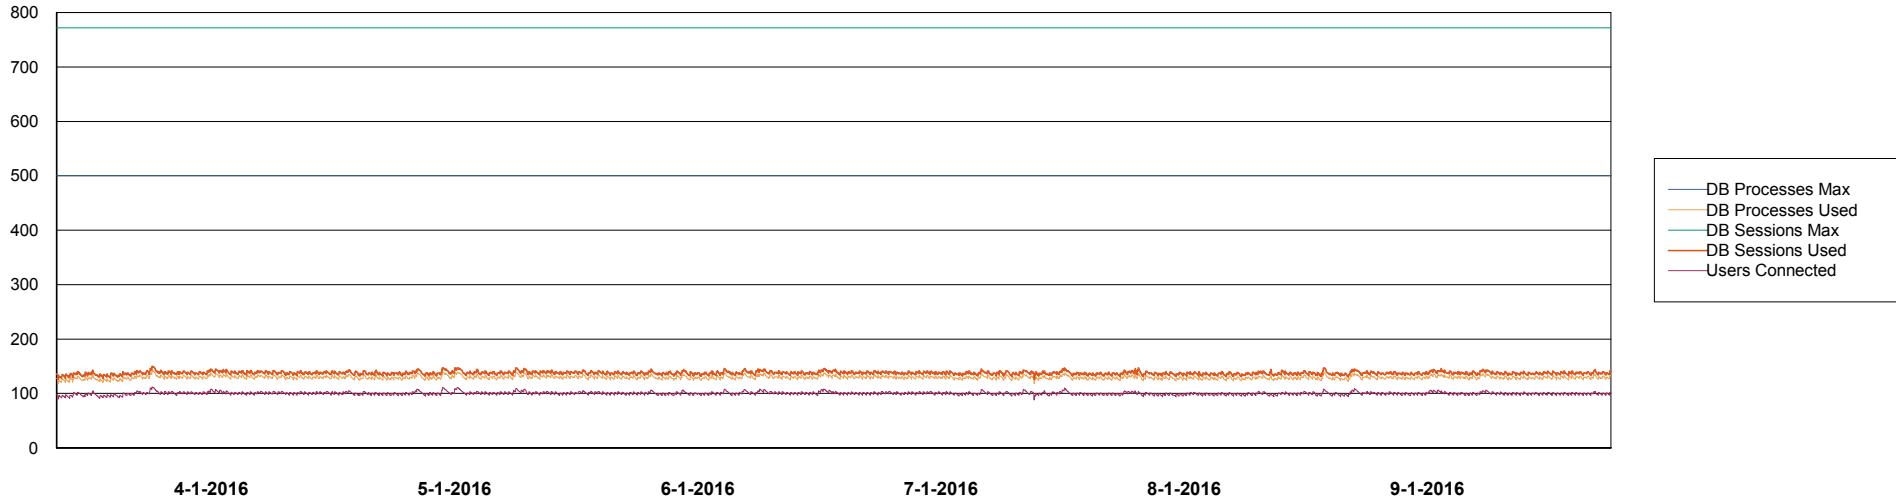

Weekly SLA Customer Report

Customer PHS_Production
Database ID 47

=====
HARDDISK USAGE PHS_PRD_GCAB814a
=====

	Total disk space on C (GB)	Free disk space on C (GB)	Total disk space on D (GB)	Free disk space on D (GB)
9-1-2016	200	30	75	23
8-1-2016	200	30	75	24
7-1-2016	200	32	75	28
6-1-2016	200	33	75	29
5-1-2016	200	33	75	29
4-1-2016	200	33	75	34
3-1-2016	200	33	75	39

=====
HARDDISK USAGE PHS_TST_GCAB778a
=====

	Total disk space on C (GB)	Free disk space on C (GB)	Total disk space on D (GB)	Free disk space on D (GB)
9-1-2016	170	30	75	37
8-1-2016	170	30	75	37
7-1-2016	170	30	75	37
6-1-2016	170	30	75	37
5-1-2016	170	30	75	37
4-1-2016	170	30	75	37
3-1-2016	170	30	75	37

Weekly SLA Customer Report

Customer PHS_Production
Database ID 47

DATABASE PERFORMANCE PHSDB_Production