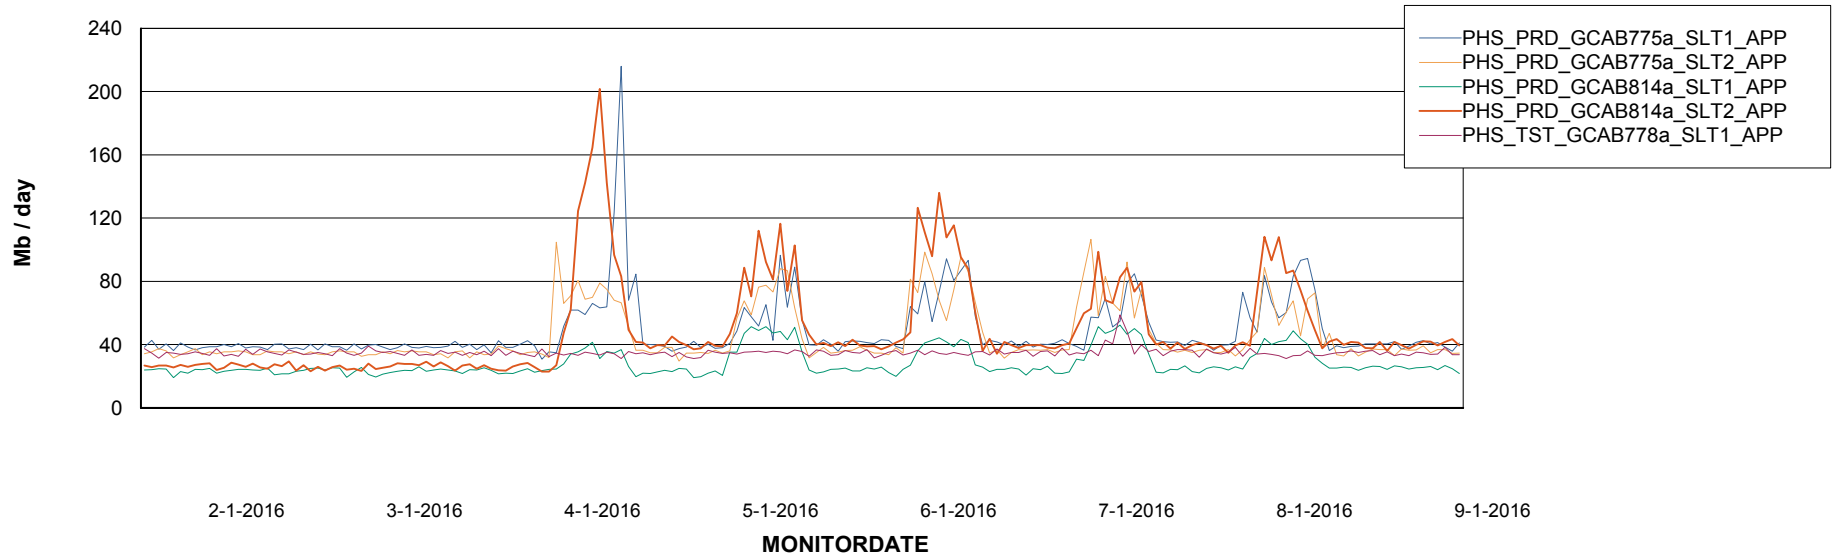

Weekly SLA Customer Report

Customer PHS_Production
Database ID 47

=====
STANDBY DATABASE HEALTH PHS_Production
=====

Recovery lag for last 7 days

Weekly SLA Customer Report

Customer PHS_Production
Database ID 47

=====
ABSolute Application Server Services
=====

Disaster per ABS Server

Avg memory used per ABS Server Service

Weekly SLA Customer Report

Customer PHS_Production
Database ID 47

=====
ABSolute Application Server Services
=====