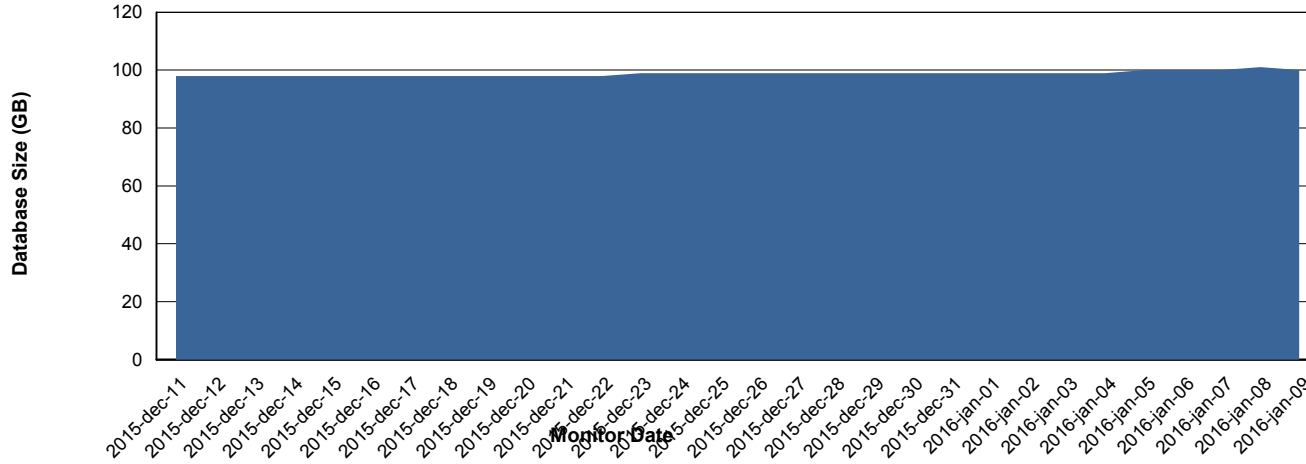

Database growth over last month

=====
DATABASE TABLESPACES PHSDB_Production
=====

TOTAL DATABASE SIZE PER TABLESPACE

Date	Tablespace Name	Filesize (Gb)	Usedsize (Gb)	Percentage free
9-1-2016	ABSDATA	111	97	13
	INDX	2	0	100
8-1-2016	ABSDATA	111	97	13
	INDX	2	0	100
7-1-2016	ABSDATA	111	97	13
	INDX	2	0	100
6-1-2016	ABSDATA	111	97	13
	INDX	2	0	100
5-1-2016	ABSDATA	111	97	13
	INDX	2	0	100
4-1-2016	ABSDATA	111	97	13
	INDX	2	0	100
3-1-2016	ABSDATA	111	97	13
	INDX	2	0	100