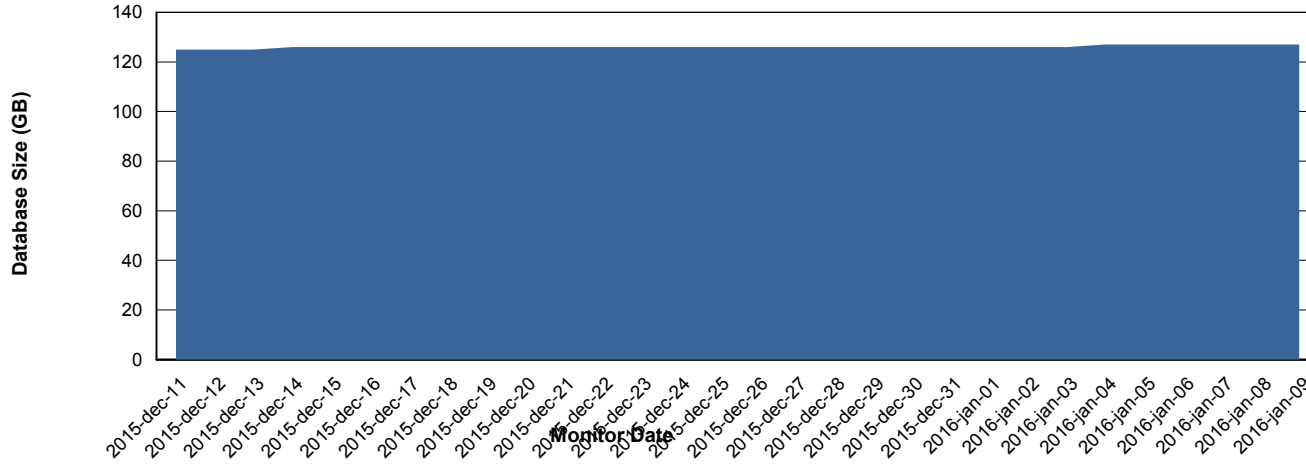

Weekly SLA Customer Report

Customer FIS_Production
Database ID 46

DATABASE PERFORMANCE FISDB_Standby

Weekly SLA Customer Report

Customer FIS_Production
 Database ID 46

=====
 DATABASE SIZE FISDB_Production
 =====

Database growth over last month

=====
 DATABASE TABLESPACES FISDB_Production
 =====

TOTAL DATABASE SIZE PER TABLESPACE

Date	Tablespace Name	Filesize (Gb)	Usedsize (Gb)	Percentage free
9-1-2016	ABSDATA	74	58	22
	INDX	88	70	20
8-1-2016	ABSDATA	74	58	22
	INDX	88	70	20
7-1-2016	ABSDATA	74	58	22
	INDX	88	70	20
6-1-2016	ABSDATA	74	57	23
	INDX	88	70	20
5-1-2016	ABSDATA	74	57	23
	INDX	88	70	20
4-1-2016	ABSDATA	74	57	23
	INDX	88	70	20
3-1-2016	ABSDATA	74	57	23
	INDX	88	70	20