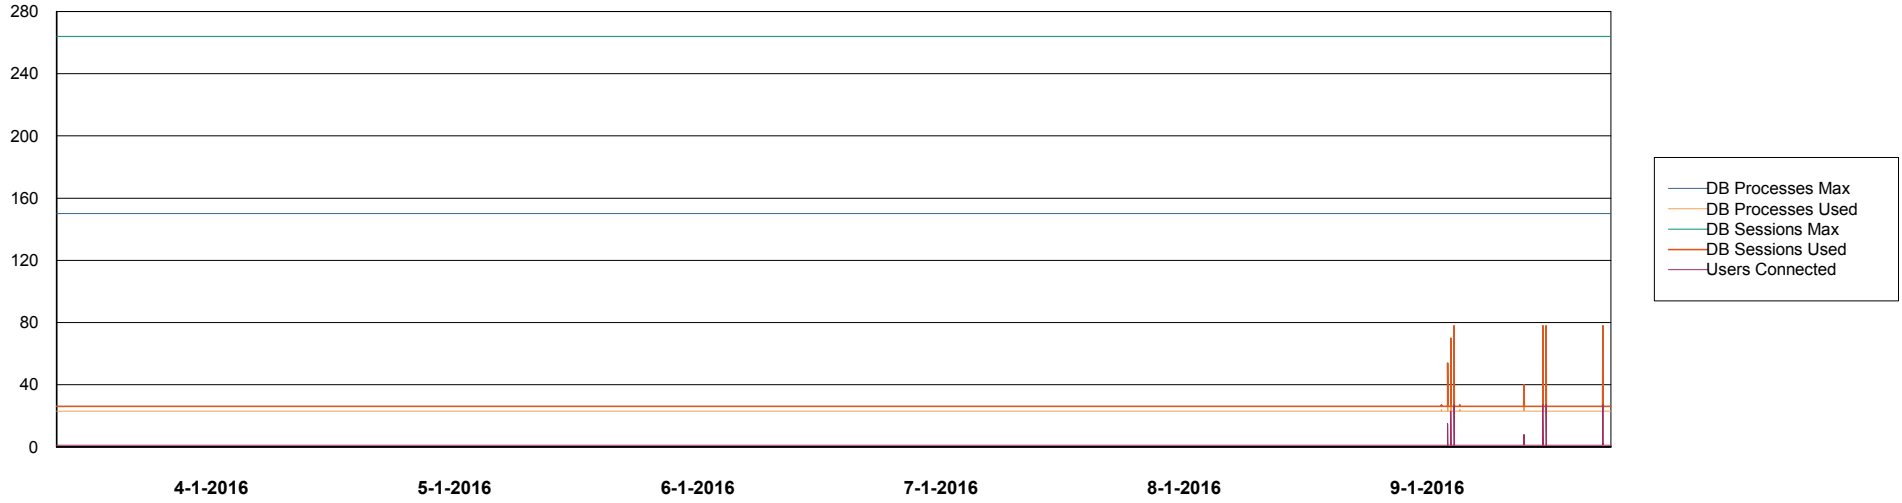

Weekly SLA Customer Report

Customer FIS_Production
Database ID 46

DATABASE PERFORMANCE FISDB_Production

- DB Processes Max
- DB Processes Used
- DB Sessions Max
- DB Sessions Used
- Users Connected

- Session Active

Weekly SLA Customer Report

Customer FIS_Production
Database ID 46

DATABASE PERFORMANCE FISDB_Standby

Weekly SLA Customer Report

Customer FIS_Production
 Database ID 46

=====
 DATABASE SIZE FISDB_Production
 =====

Database growth over last month

=====
 DATABASE TABLESPACES FISDB_Production
 =====

TOTAL DATABASE SIZE PER TABLESPACE

Date	Tablespace Name	Filesize (Gb)	Usedsize (Gb)	Percentage free
9-1-2016	ABSDATA	74	58	22
	INDX	88	70	20
8-1-2016	ABSDATA	74	58	22
	INDX	88	70	20
7-1-2016	ABSDATA	74	58	22
	INDX	88	70	20
6-1-2016	ABSDATA	74	57	23
	INDX	88	70	20
5-1-2016	ABSDATA	74	57	23
	INDX	88	70	20
4-1-2016	ABSDATA	74	57	23
	INDX	88	70	20
3-1-2016	ABSDATA	74	57	23
	INDX	88	70	20