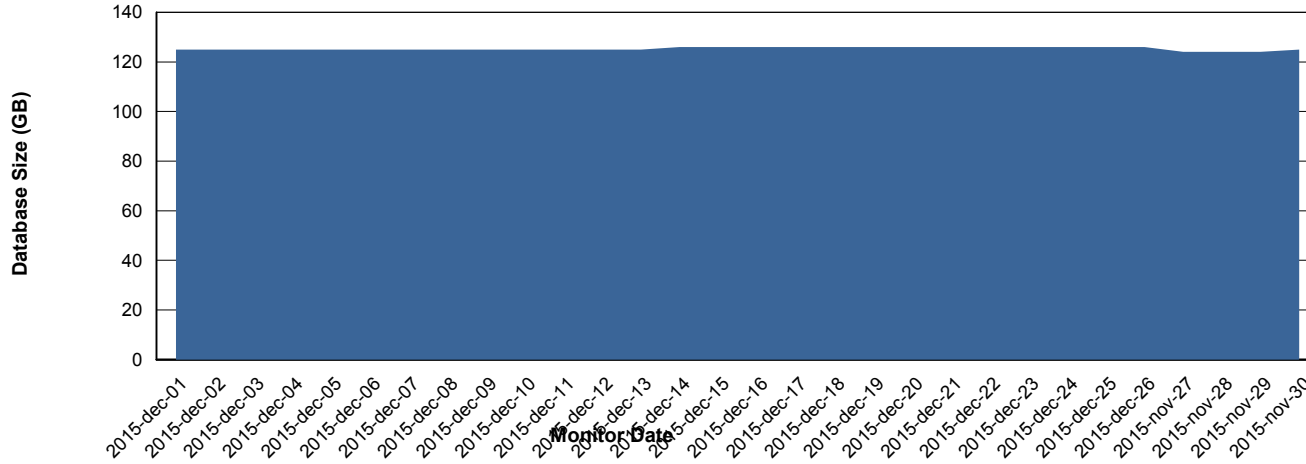

Database growth over last month

=====
DATABASE TABLESPACES FISDB_Production
=====

TOTAL DATABASE SIZE PER TABLESPACE

Date	Tablespace Name	Filesize (Gb)	Usedsize (Gb)	Percentage free
26-12-2015	ABSDATA	74	57	23
	INDX	88	70	20
25-12-2015	ABSDATA	74	57	23
	INDX	88	70	20
24-12-2015	ABSDATA	74	57	23
	INDX	88	70	20
23-12-2015	ABSDATA	74	57	23
	INDX	88	70	20
22-12-2015	ABSDATA	74	57	23
	INDX	88	70	20
21-12-2015	ABSDATA	74	57	23
	INDX	88	70	20
20-12-2015	ABSDATA	74	57	23
	INDX	88	70	20