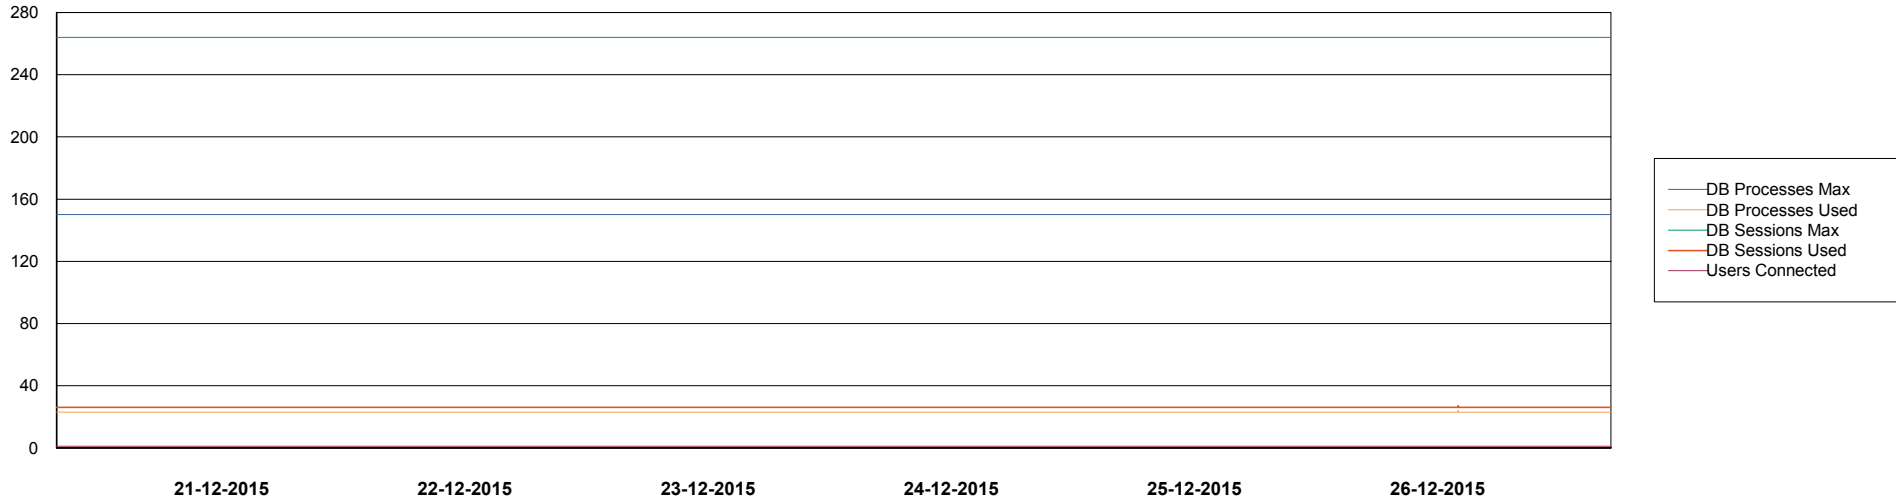

Weekly SLA Customer Report

Customer FIS_Production
Database ID 46

DATABASE PERFORMANCE FISDB_Standby