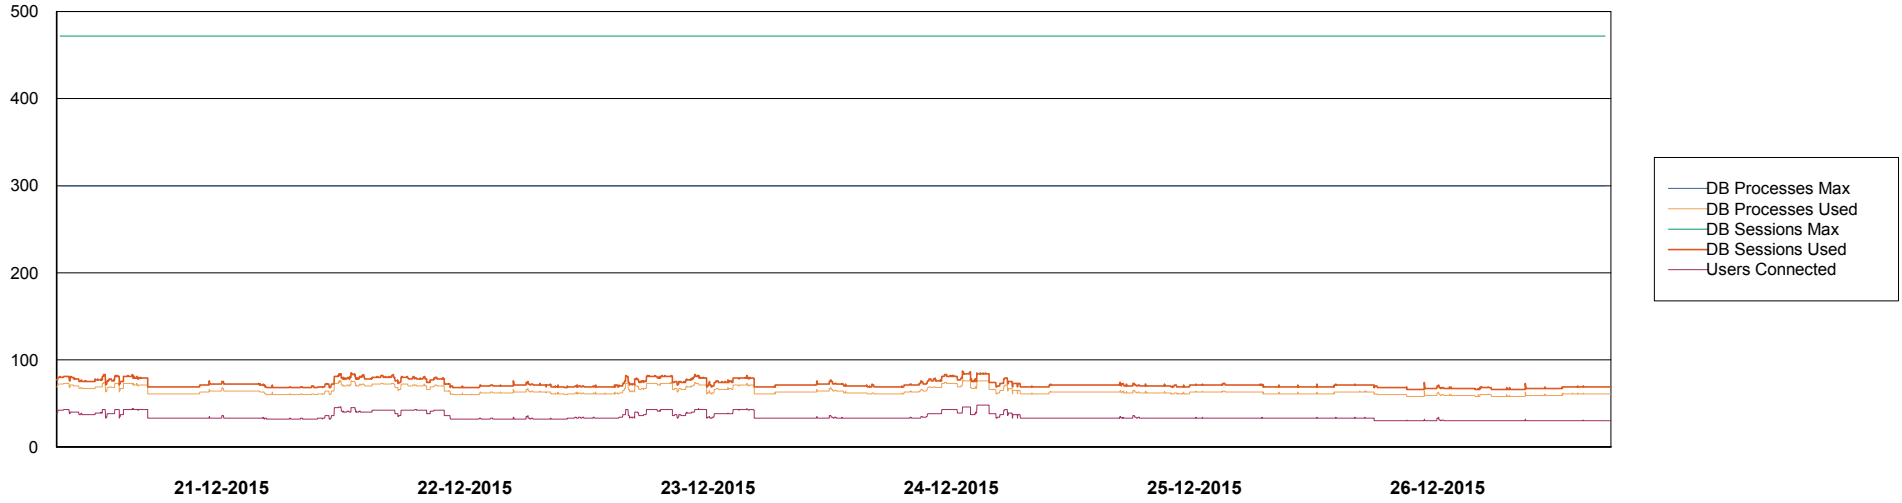

DATABASE PERFORMANCE BOHDB_Production