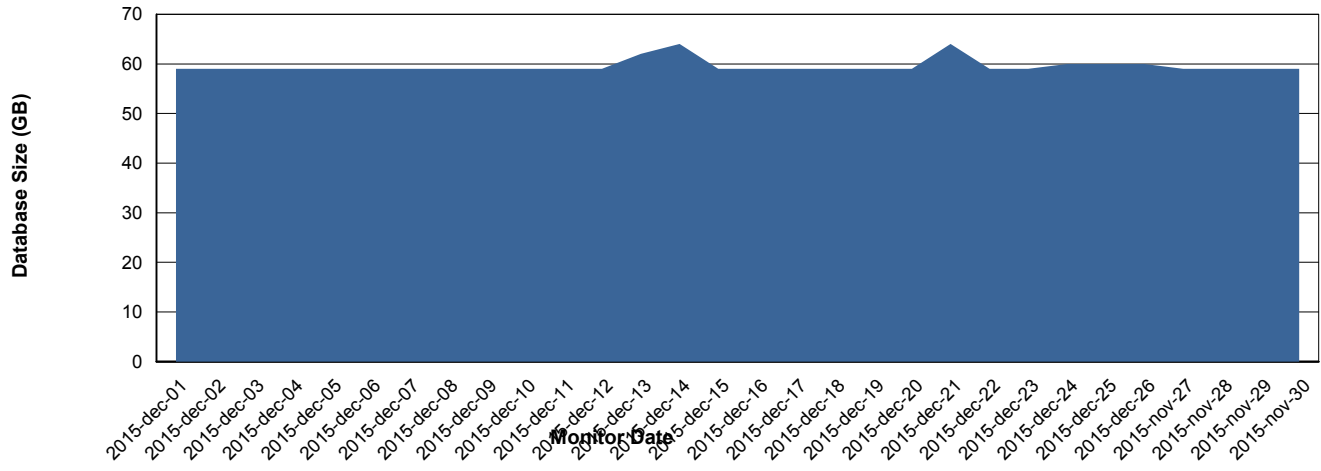

Weekly SLA Customer Report

Customer BOH_Production
Database ID 55

=====
DATABASE SIZE BOHDB_Production
=====

Database growth over last month

=====
DATABASE TABLESPACES BOHDB_Production
=====

TOTAL DATABASE SIZE PER TABLESPACE

Date	Tablespace Name	Filesize (Gb)	Usedsize (Gb)	Percentage free
26-12-2015	ABSDATA	39	33	15
	INDX	48	25	48
25-12-2015	ABSDATA	39	33	15
	INDX	48	25	48
24-12-2015	ABSDATA	39	33	15
	INDX	48	25	48
23-12-2015	ABSDATA	39	33	15
	INDX	48	25	48
22-12-2015	ABSDATA	39	33	15
	INDX	48	25	48
21-12-2015	ABSDATA	39	33	15
	INDX	48	25	48
20-12-2015	ABSDATA	39	33	15
	INDX	48	25	48