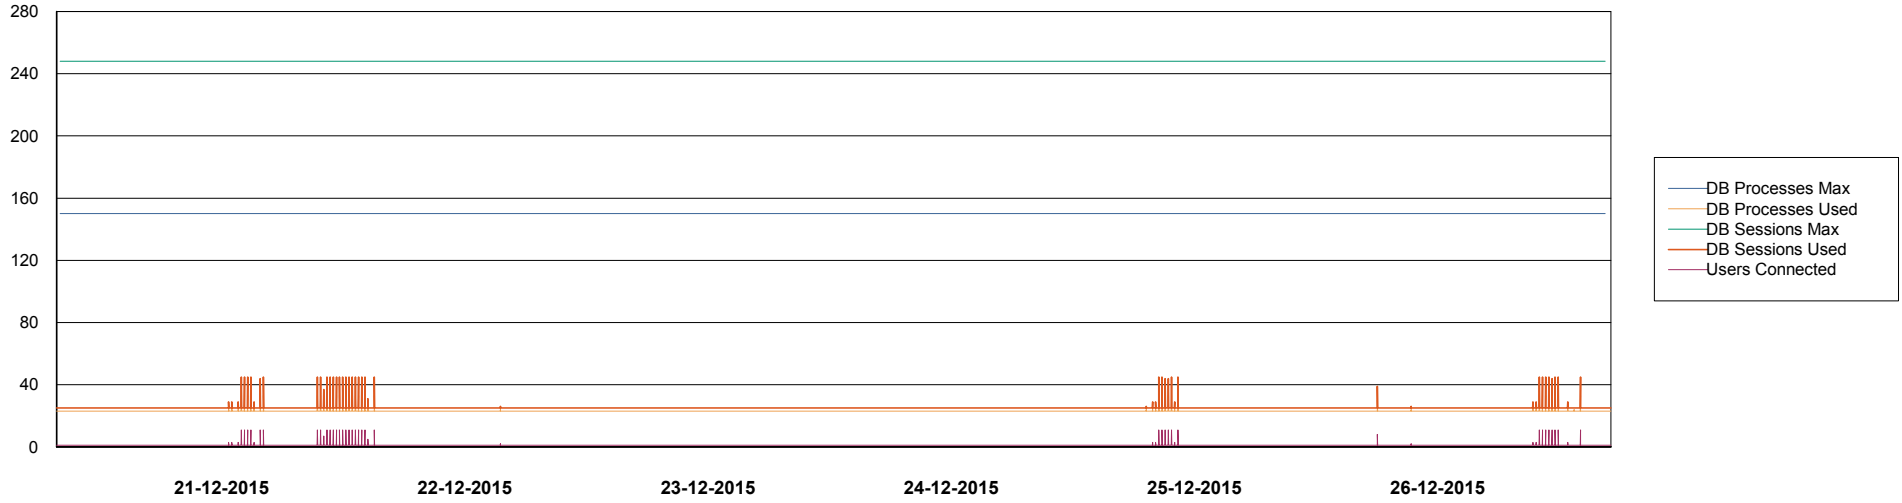

Weekly SLA Customer Report

Customer BOH_Production
Database ID 55

DATABASE PERFORMANCE BOHDB_Standby