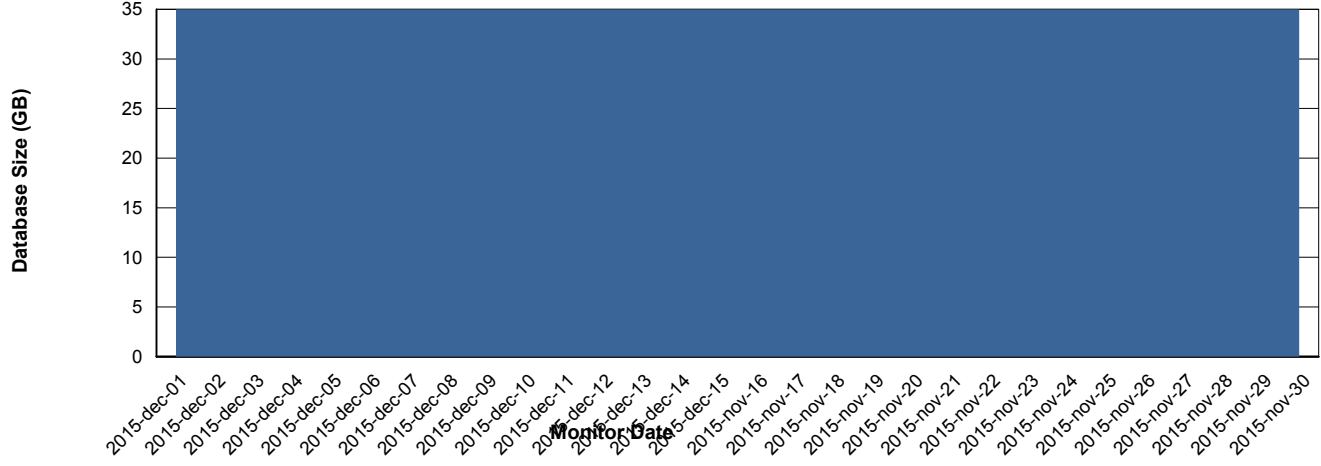

Weekly SLA Customer Report

Customer CIW Production
Database ID 45

=====
DATABASE SIZE CIWDB_Production
=====

Database growth over last month

=====
DATABASE TABLESPACES CIWDB_Production
=====

TOTAL DATABASE SIZE PER TABLESPACE

Date	Tablespace Name	Filesize (Gb)	Usedsize (Gb)	Percentage free
15-12-2015	ABSDATA	38	32	16
	INDX	4	3	25
14-12-2015	ABSDATA	38	32	16
	INDX	4	3	25
13-12-2015	ABSDATA	38	32	16
	INDX	4	3	25
12-12-2015	ABSDATA	38	32	16
	INDX	4	3	25
11-12-2015	ABSDATA	38	32	16
	INDX	4	3	25
10-12-2015	ABSDATA	38	32	16
	INDX	4	3	25
9-12-2015	ABSDATA	38	32	16
	INDX	4	3	25