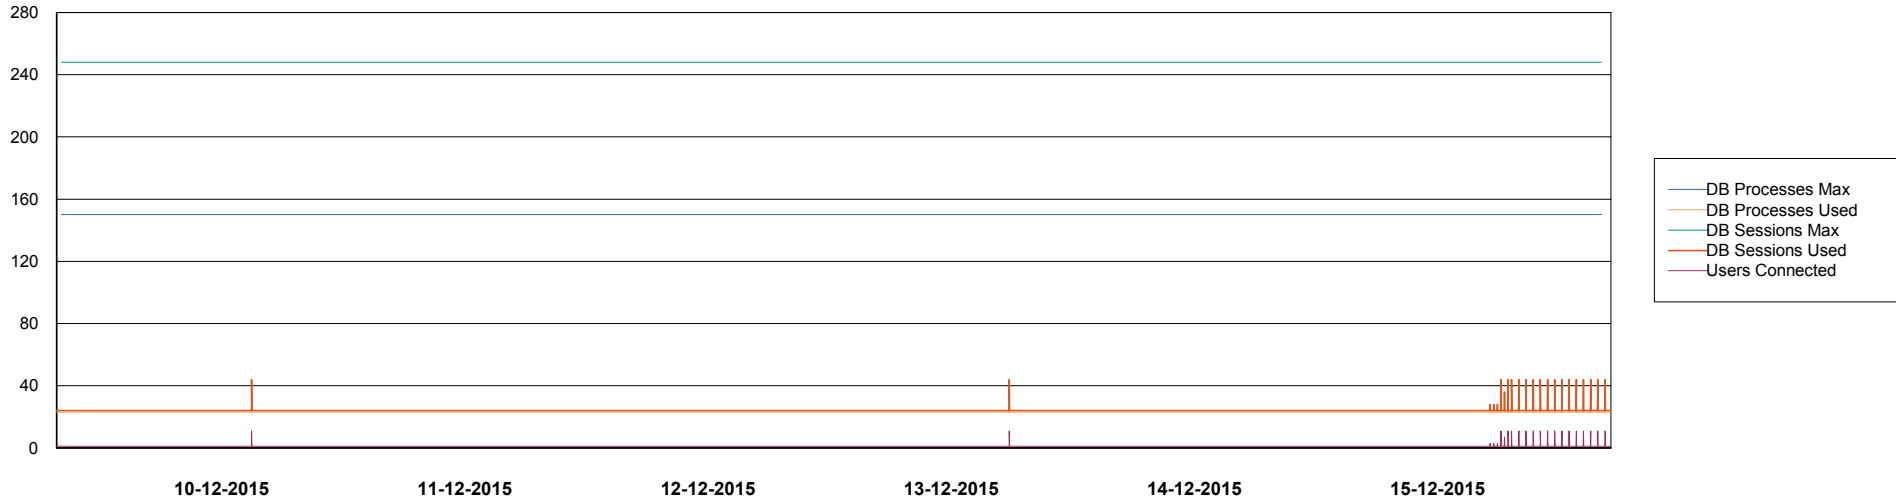

Weekly SLA Customer Report

Customer CIW Production
Database ID 45

DATABASE PERFORMANCE CIWDB_Standby