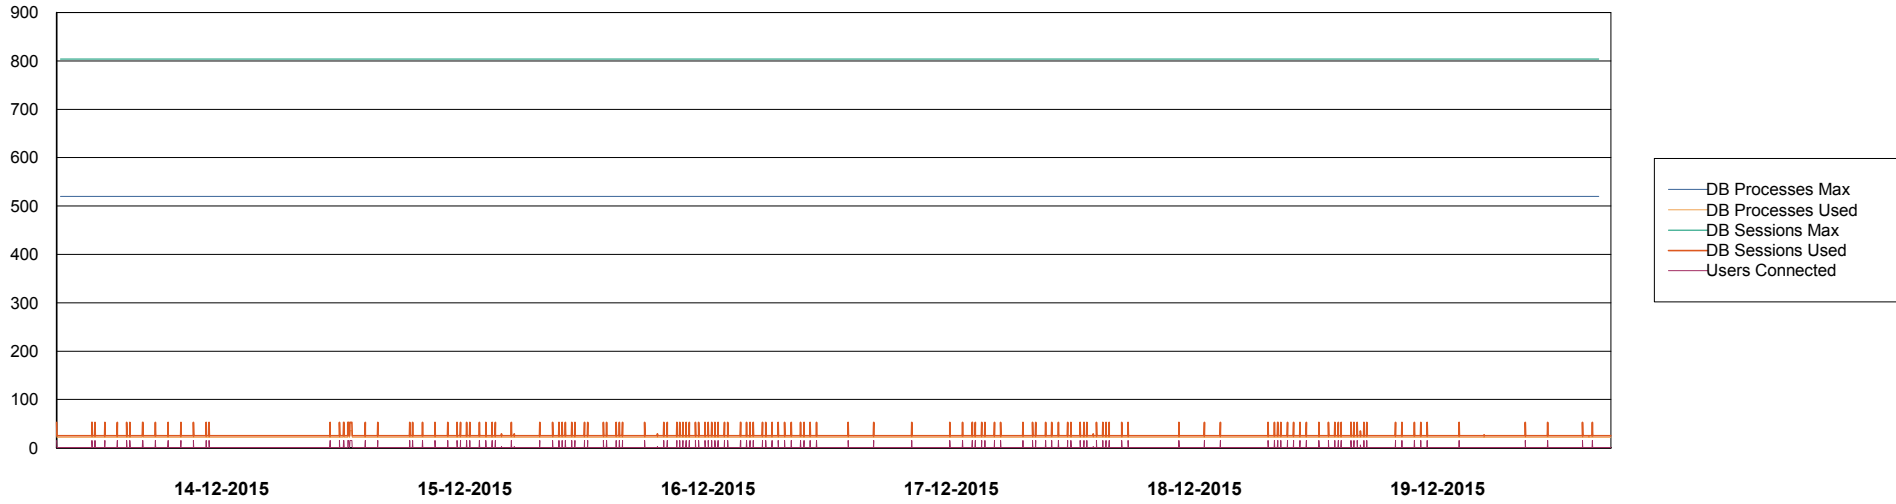

Weekly SLA Customer Report

Customer PCO Production
Database ID 44

DATABASE PERFORMANCE PCODB_Standby