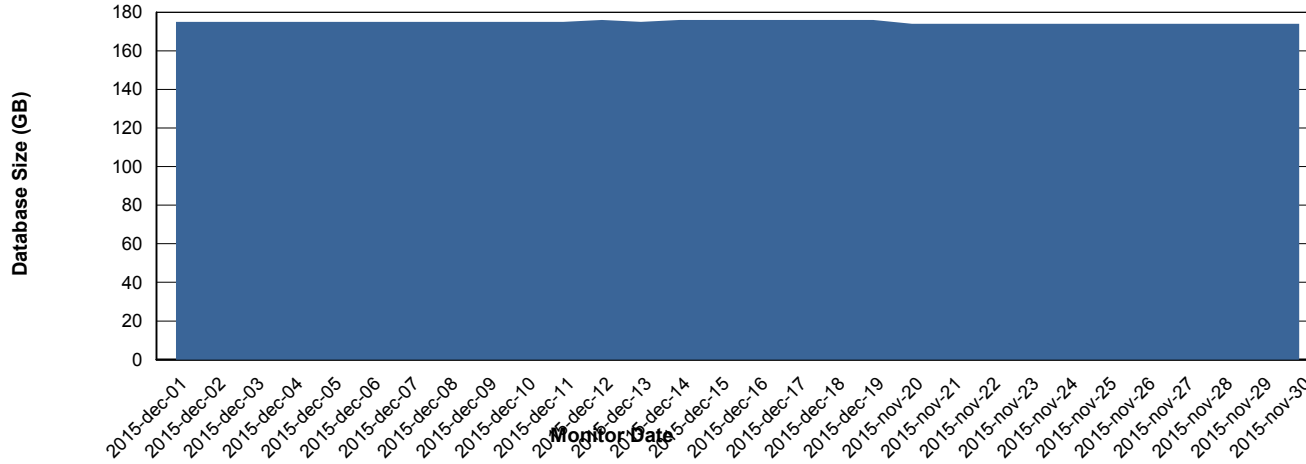

Weekly SLA Customer Report

Customer PCO Production
Database ID 44

=====
DATABASE SIZE PCODB_Production
=====

Database growth over last month

=====
DATABASE TABLESPACES PCODB_Production
=====

TOTAL DATABASE SIZE PER TABLESPACE

Date	Tablespace Name	Filesize (Gb)	Usedsize (Gb)	Percentage free
19-12-2015	ABSDATA	81	67	17
	INDX	125	107	14
18-12-2015	ABSDATA	81	67	17
	INDX	125	107	14
17-12-2015	ABSDATA	81	67	17
	INDX	125	107	14
16-12-2015	ABSDATA	81	67	17
	INDX	125	107	14
15-12-2015	ABSDATA	81	67	17
	INDX	125	107	14
14-12-2015	ABSDATA	81	67	17
	INDX	125	107	14
13-12-2015	ABSDATA	81	67	17
	INDX	125	107	14