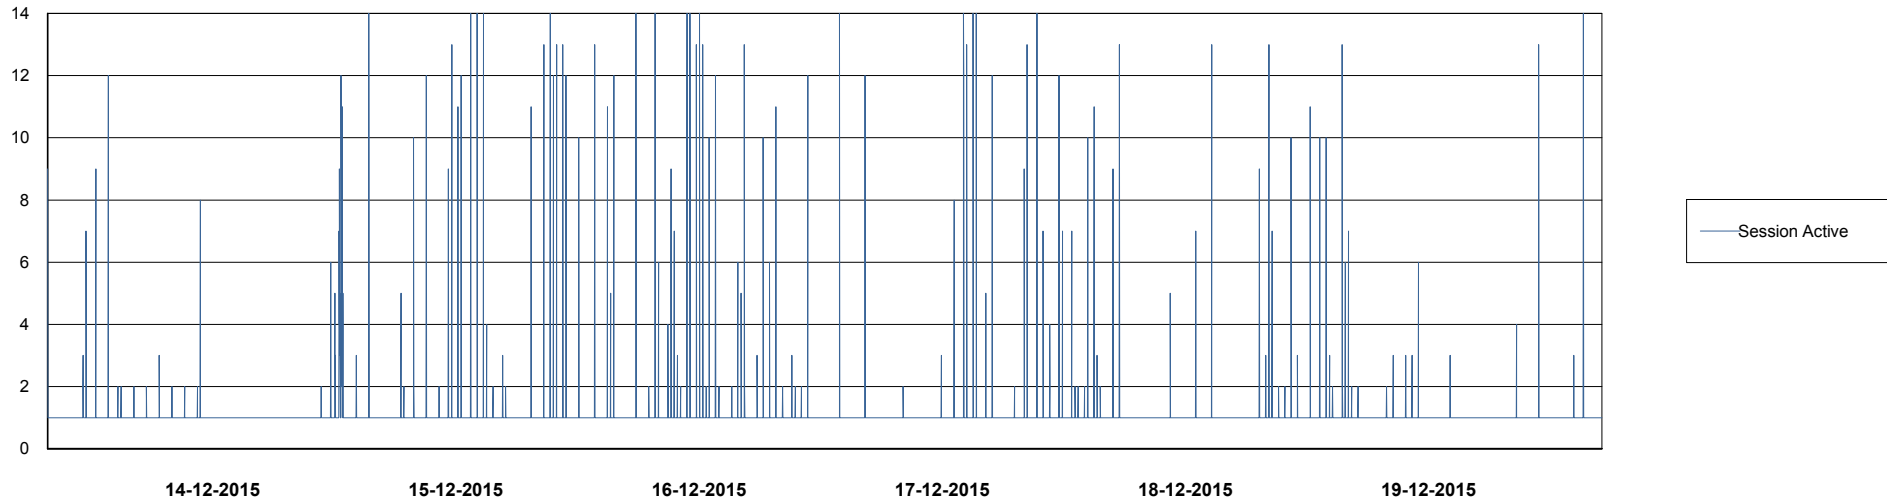

Weekly SLA Customer Report

Customer PCO Production
Database ID 44

DATABASE PERFORMANCE PCODB_Standby