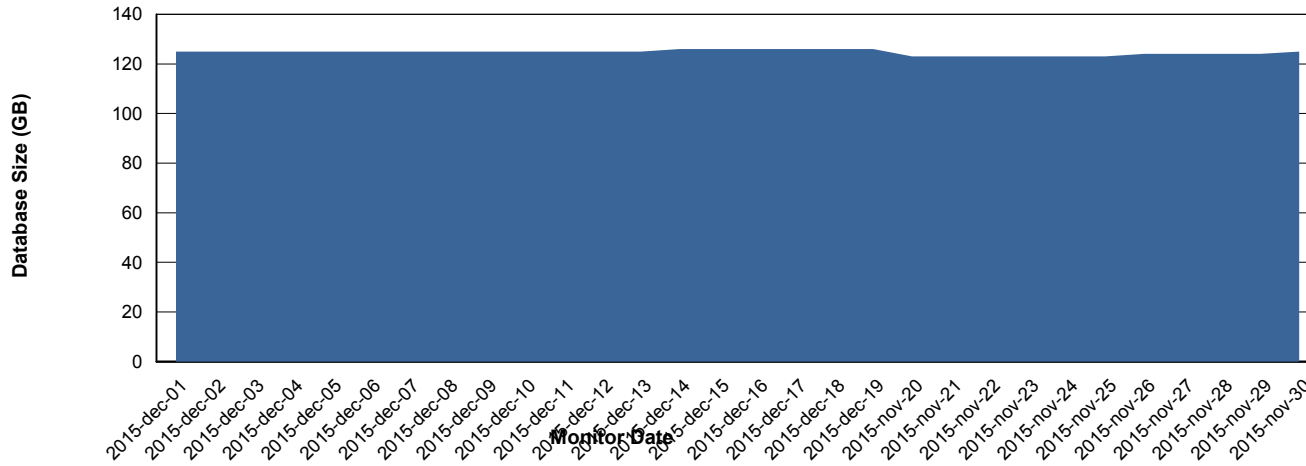

Weekly SLA Customer Report

Customer FIS_Production
Database ID 46

DATABASE PERFORMANCE

FISDB_Production

Weekly SLA Customer Report

Customer FIS_Production
Database ID 46

DATABASE PERFORMANCE

FISDB_Standby

Weekly SLA Customer Report

Customer FIS_Production
 Database ID 46

=====
 DATABASE SIZE FISDB_Production
 =====

Database growth over last month

=====
 DATABASE TABLESPACES FISDB_Production
 =====

TOTAL DATABASE SIZE PER TABLESPACE