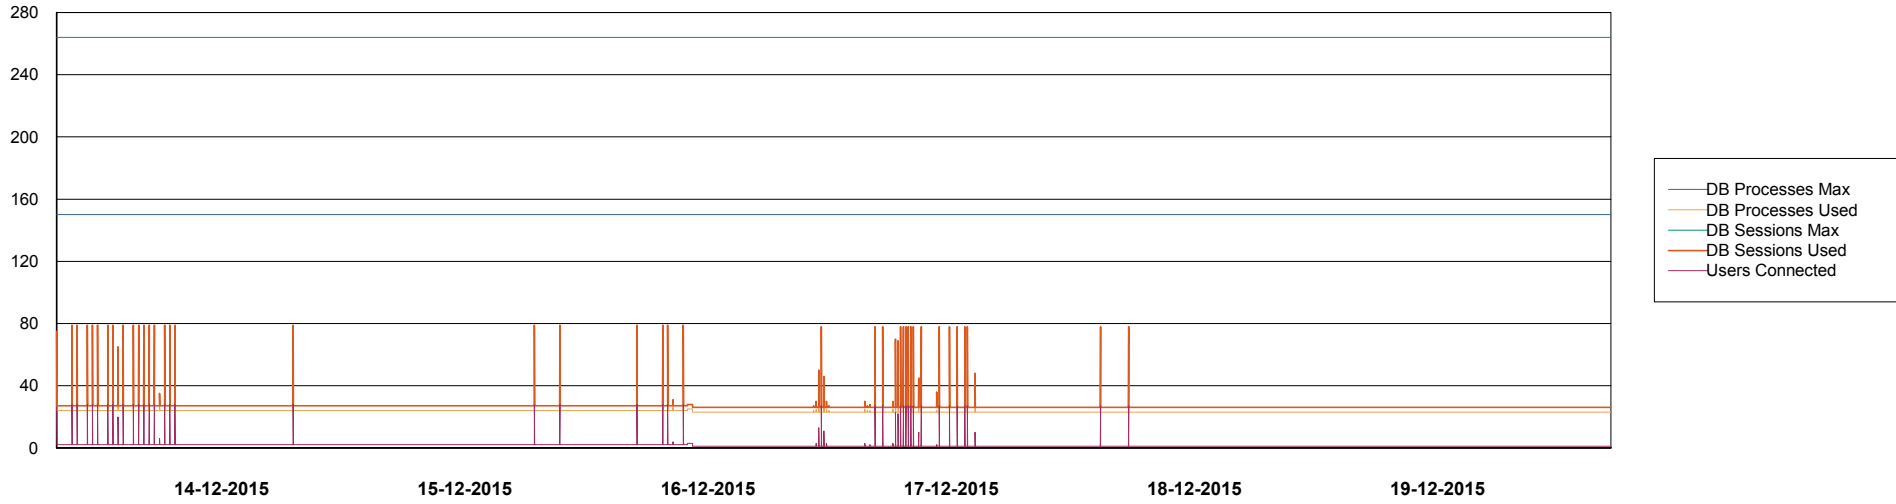

Weekly SLA Customer Report

Customer FIS_Production
Database ID 46

DATABASE PERFORMANCE

FISDB_Production

Weekly SLA Customer Report

Customer FIS_Production
Database ID 46

DATABASE PERFORMANCE

FISDB_Standby

Weekly SLA Customer Report

Customer FIS_Production
 Database ID 46

=====
 DATABASE SIZE FISDB_Production
 =====

Database growth over last month

=====
 DATABASE TABLESPACES FISDB_Production
 =====

TOTAL DATABASE SIZE PER TABLESPACE