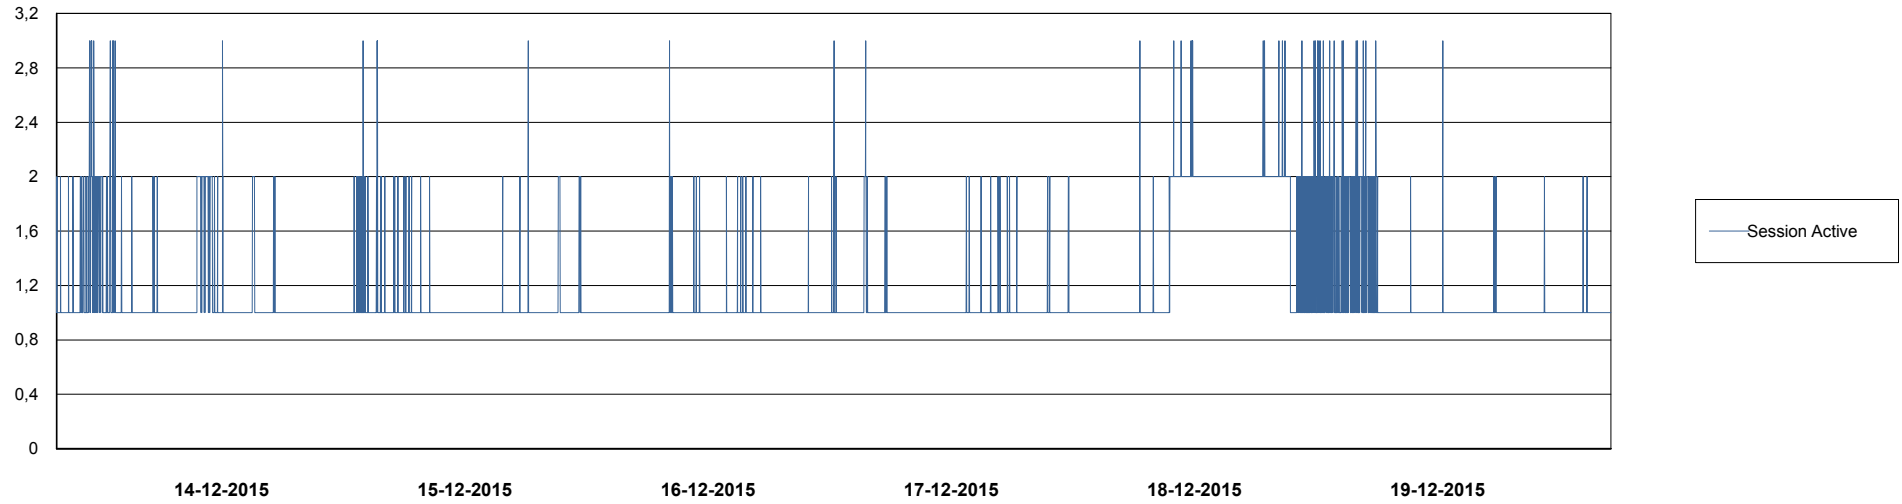

DATABASE PERFORMANCE CIWDB_Production