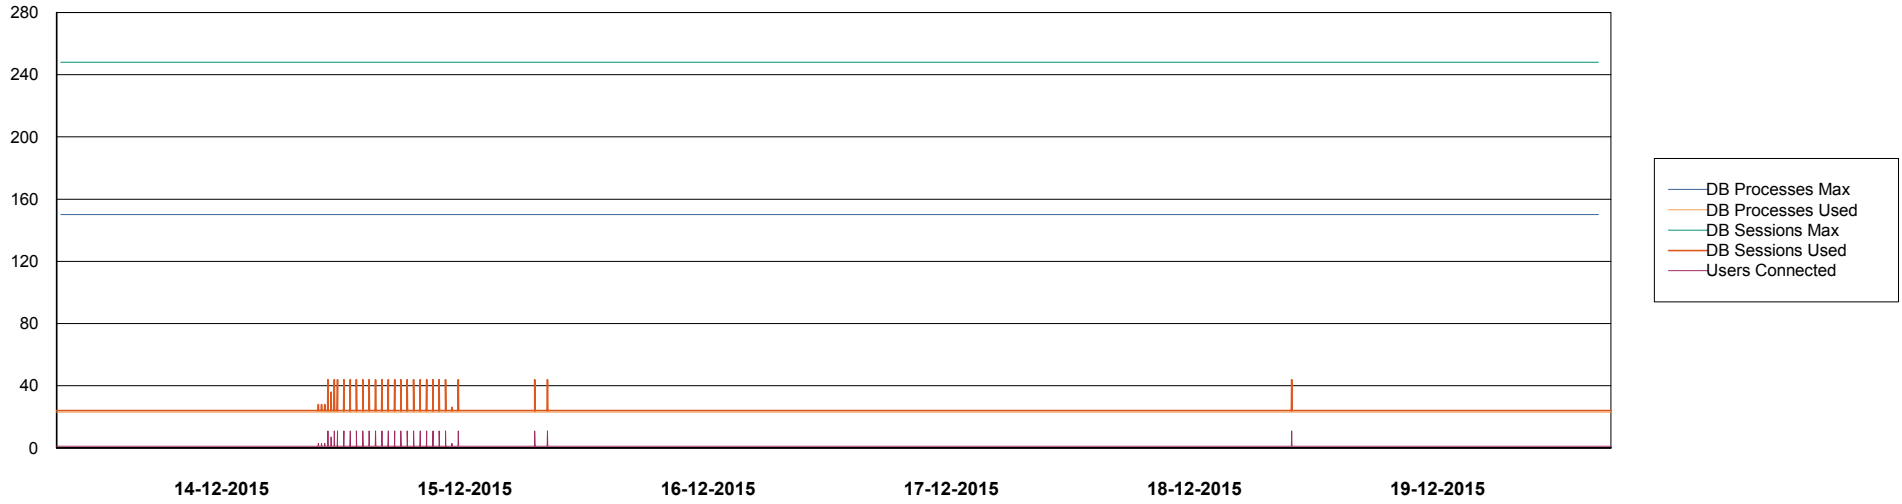

Weekly SLA Customer Report

Customer CIW Production
Database ID 45

DATABASE PERFORMANCE CIWDB_Production

Weekly SLA Customer Report

Customer CIW Production
Database ID 45

DATABASE PERFORMANCE CIWDB_Standby

Weekly SLA Customer Report

Customer CIW Production
 Database ID 45

=====
 DATABASE SIZE CIWDB_Production
 =====

Database growth over last month

=====
 DATABASE TABLESPACES CIWDB_Production
 =====

TOTAL DATABASE SIZE PER TABLESPACE

Date	Tablespace Name	Filesize (Gb)	Usedsize (Gb)	Percentage free
19-12-2015	ABSDATA	38	32	16
	INDX	4	3	25
18-12-2015	ABSDATA	38	32	16
	INDX	4	3	25
17-12-2015	ABSDATA	38	32	16
	INDX	4	3	25
16-12-2015	ABSDATA	38	32	16
	INDX	4	3	25
15-12-2015	ABSDATA	38	32	16
	INDX	4	3	25
14-12-2015	ABSDATA	38	32	16
	INDX	4	3	25
13-12-2015	ABSDATA	38	32	16
	INDX	4	3	25