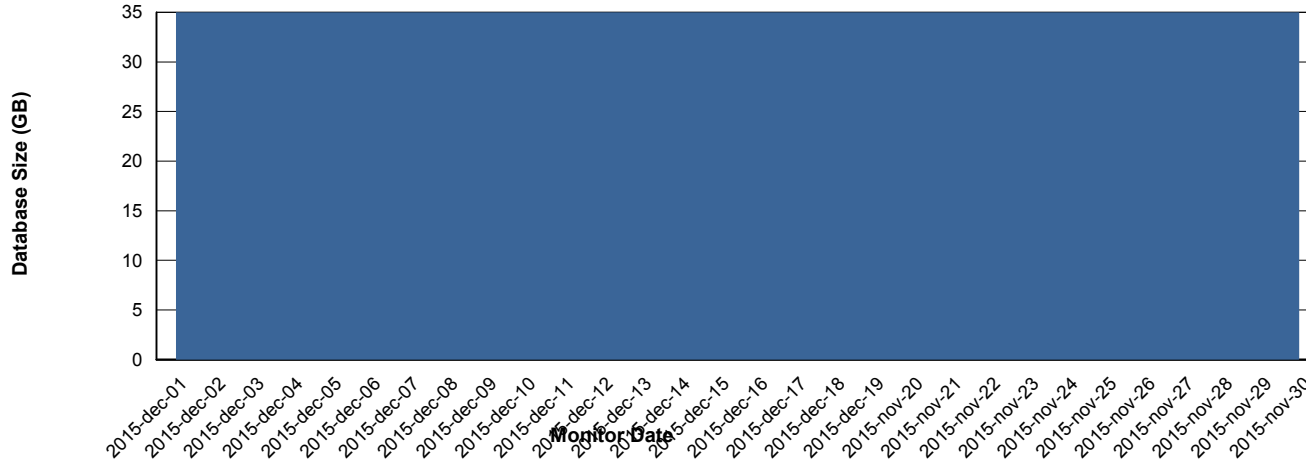

Weekly SLA Customer Report

Customer CIW Production
Database ID 45

DATABASE PERFORMANCE CIWDB_Production

Weekly SLA Customer Report

Customer CIW Production
Database ID 45

DATABASE PERFORMANCE CIWDB_Standby

Weekly SLA Customer Report

Customer CIW Production
 Database ID 45

=====
 DATABASE SIZE CIWDB_Production
 =====

Database growth over last month

=====
 DATABASE TABLESPACES CIWDB_Production
 =====

TOTAL DATABASE SIZE PER TABLESPACE

Date	Tablespace Name	Filesize (Gb)	Usedsize (Gb)	Percentage free
19-12-2015	ABSDATA	38	32	16
	INDX	4	3	25
18-12-2015	ABSDATA	38	32	16
	INDX	4	3	25
17-12-2015	ABSDATA	38	32	16
	INDX	4	3	25
16-12-2015	ABSDATA	38	32	16
	INDX	4	3	25
15-12-2015	ABSDATA	38	32	16
	INDX	4	3	25
14-12-2015	ABSDATA	38	32	16
	INDX	4	3	25
13-12-2015	ABSDATA	38	32	16
	INDX	4	3	25