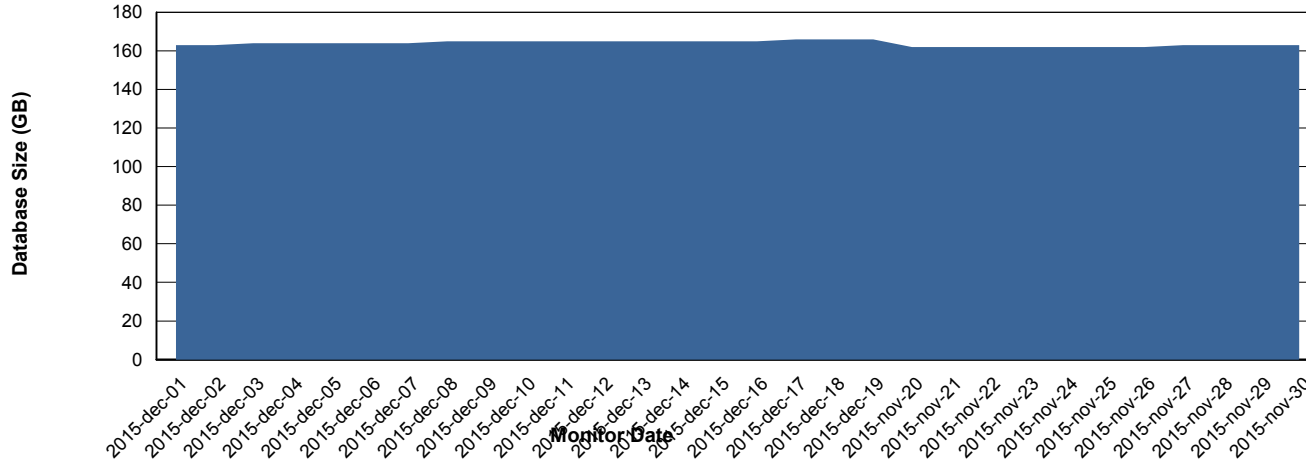

Database growth over last month

=====
DATABASE TABLESPACES BCHDB_Production
=====

TOTAL DATABASE SIZE PER TABLESPACE

Date	Tablespace Name	Filesize (Gb)	Usedsize (Gb)	Percentage free
19-12-2015	ABSDATA	42	30	29
	INDX	159	133	16
18-12-2015	ABSDATA	42	30	29
	INDX	159	133	16
17-12-2015	ABSDATA	42	30	29
	INDX	159	133	16
16-12-2015	ABSDATA	42	30	29
	INDX	159	133	16
15-12-2015	ABSDATA	42	30	29
	INDX	159	133	16
14-12-2015	ABSDATA	42	30	29
	INDX	159	132	17
13-12-2015	ABSDATA	42	30	29
	INDX	159	132	17