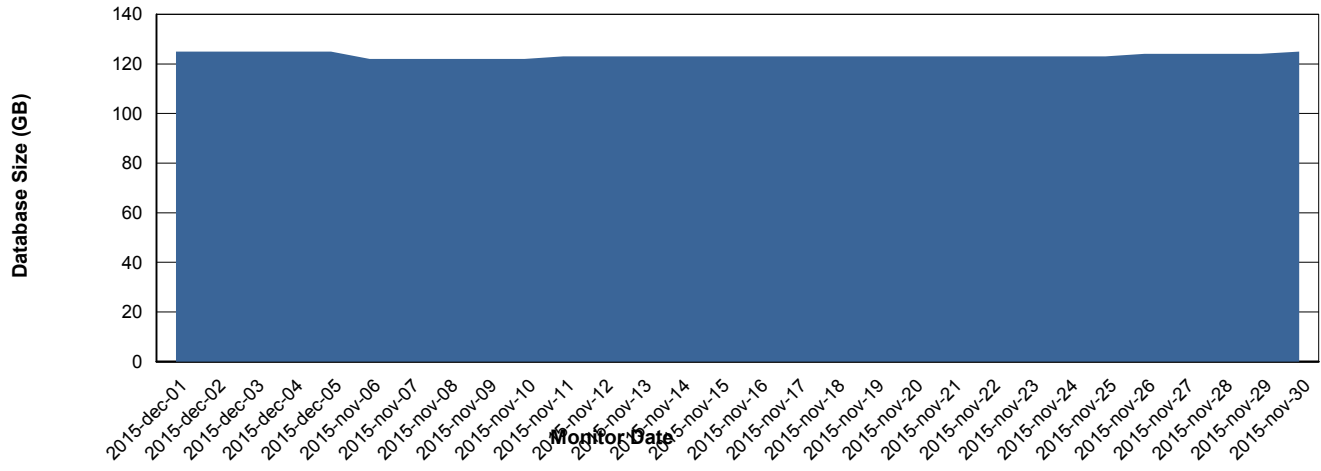

Database growth over last month

=====
DATABASE TABLESPACES FISDB_Production
=====

TOTAL DATABASE SIZE PER TABLESPACE

Date	Tablespace Name	Filesize (Gb)	Usedsize (Gb)	Percentage free
5-12-2015	ABSDATA	74	56	24
	INDX	85	70	18
4-12-2015	ABSDATA	74	56	24
	INDX	85	70	18
3-12-2015	ABSDATA	74	56	24
	INDX	85	70	18
2-12-2015	ABSDATA	74	56	24
	INDX	85	70	18
1-12-2015	ABSDATA	68	57	16
	INDX	79	70	11
30-11-2015	ABSDATA	68	56	18
	INDX	79	70	11
29-11-2015	ABSDATA	68	55	19
	INDX	79	70	11