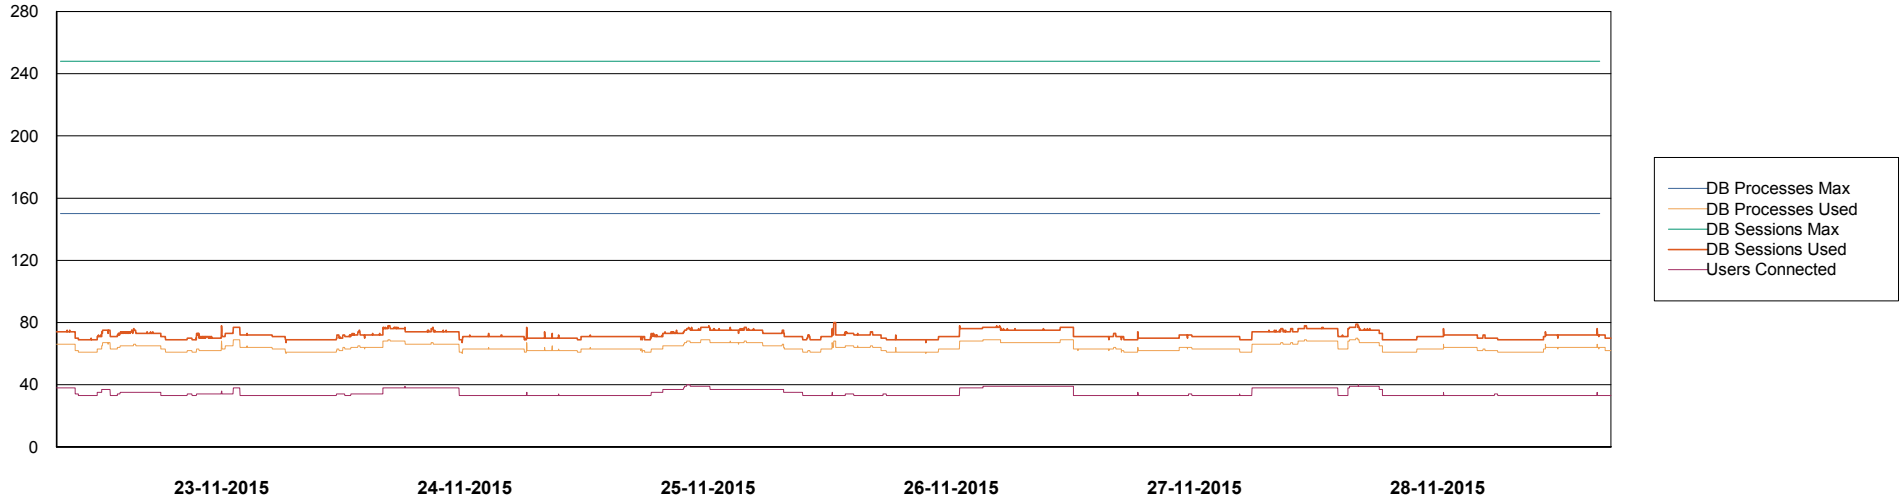

Weekly SLA Customer Report

Customer CIW Production
Database ID 45

DATABASE PERFORMANCE CIWDB_Production

Weekly SLA Customer Report

Customer CIW Production
Database ID 45

DATABASE PERFORMANCE CIWDB_Standby

Weekly SLA Customer Report

Customer CIW Production
 Database ID 45

=====
 DATABASE SIZE CIWDB_Production
 =====

Database growth over last month

=====
 DATABASE TABLESPACES CIWDB_Production
 =====

TOTAL DATABASE SIZE PER TABLESPACE

Date	Tablespace Name	Filesize (Gb)	Usedsize (Gb)	Percentage free
28-11-2015	ABSDATA	38	31	18
	INDX	4	3	25
27-11-2015	ABSDATA	38	31	18
	INDX	4	3	25
26-11-2015	ABSDATA	38	31	18
	INDX	4	3	25
25-11-2015	ABSDATA	38	31	18
	INDX	4	3	25
24-11-2015	ABSDATA	38	31	18
	INDX	4	3	25
23-11-2015	ABSDATA	38	31	18
	INDX	4	3	25
22-11-2015	ABSDATA	38	31	18
	INDX	4	3	25