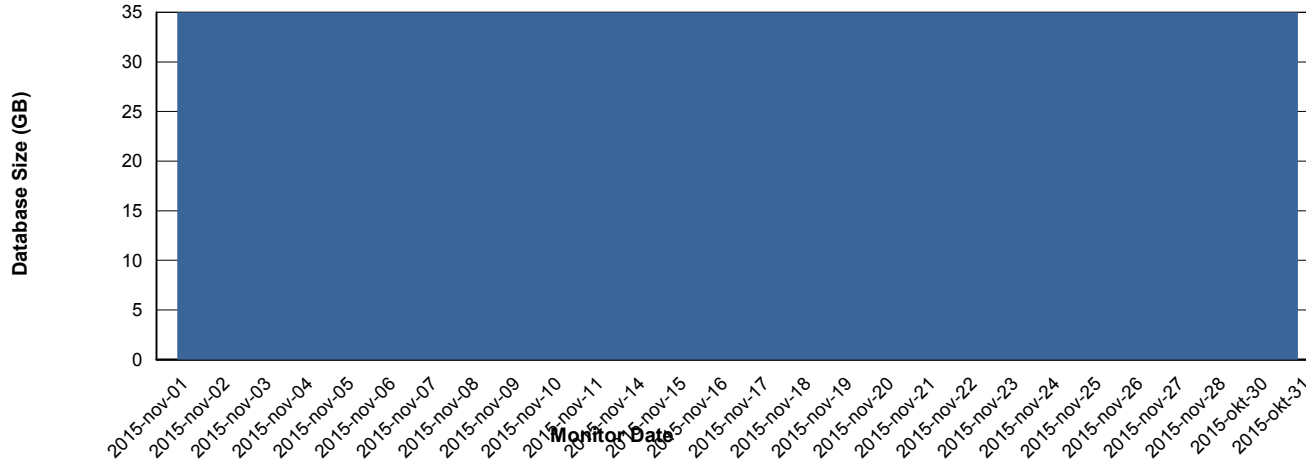

Weekly SLA Customer Report

Customer CIW Production
Database ID 45

DATABASE PERFORMANCE CIWDB_Production

Weekly SLA Customer Report

Customer CIW Production
Database ID 45

DATABASE PERFORMANCE CIWDB_Standby

Weekly SLA Customer Report

Customer CIW Production
 Database ID 45

=====
 DATABASE SIZE CIWDB_Production
 =====

Database growth over last month

=====
 DATABASE TABLESPACES CIWDB_Production
 =====

TOTAL DATABASE SIZE PER TABLESPACE

Date	Tablespace Name	Filesize (Gb)	Usedsize (Gb)	Percentage free
28-11-2015	ABSDATA	38	31	18
	INDX	4	3	25
27-11-2015	ABSDATA	38	31	18
	INDX	4	3	25
26-11-2015	ABSDATA	38	31	18
	INDX	4	3	25
25-11-2015	ABSDATA	38	31	18
	INDX	4	3	25
24-11-2015	ABSDATA	38	31	18
	INDX	4	3	25
23-11-2015	ABSDATA	38	31	18
	INDX	4	3	25
22-11-2015	ABSDATA	38	31	18
	INDX	4	3	25