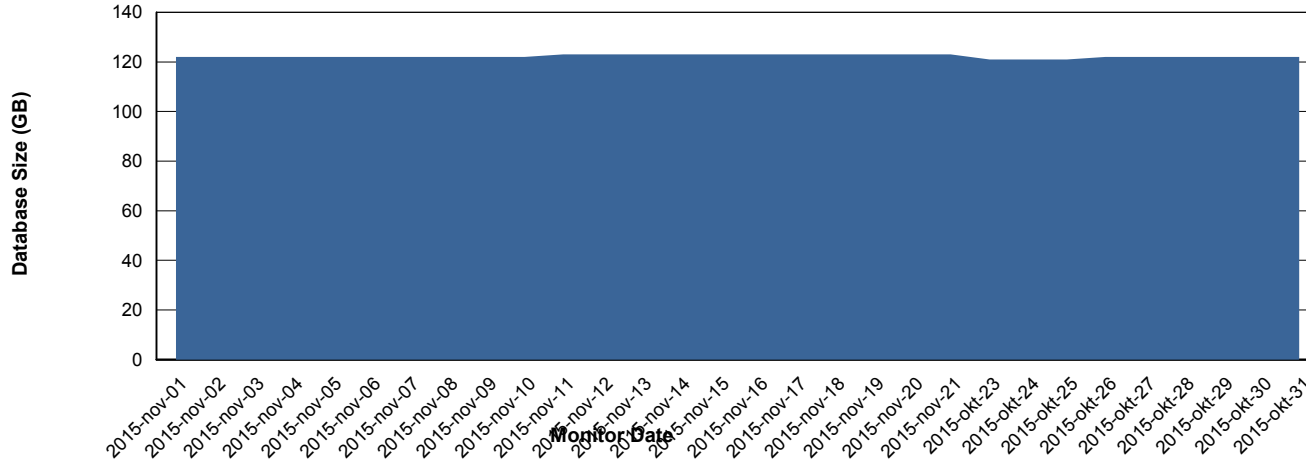

Weekly SLA Customer Report

Customer FIS_Production
Database ID 46

DATABASE PERFORMANCE FISDB_Production

Weekly SLA Customer Report

Customer FIS_Production
Database ID 46

DATABASE PERFORMANCE FISDB_Standby

Weekly SLA Customer Report

Customer FIS_Production
 Database ID 46

=====
 DATABASE SIZE FISDB_Production
 =====

Database growth over last month

=====
 DATABASE TABLESPACES FISDB_Production
 =====

TOTAL DATABASE SIZE PER TABLESPACE

Date	Tablespace Name	Filesize (Gb)	Usedsize (Gb)	Percentage free
21-11-2015	ABSDATA	68	55	19
	INDX	79	70	11
20-11-2015	ABSDATA	68	55	19
	INDX	79	70	11
19-11-2015	ABSDATA	68	55	19
	INDX	79	70	11
18-11-2015	ABSDATA	68	55	19
	INDX	79	69	13
17-11-2015	ABSDATA	68	55	19
	INDX	79	69	13
16-11-2015	ABSDATA	68	55	19
	INDX	79	69	13
15-11-2015	ABSDATA	68	55	19
	INDX	79	68	14