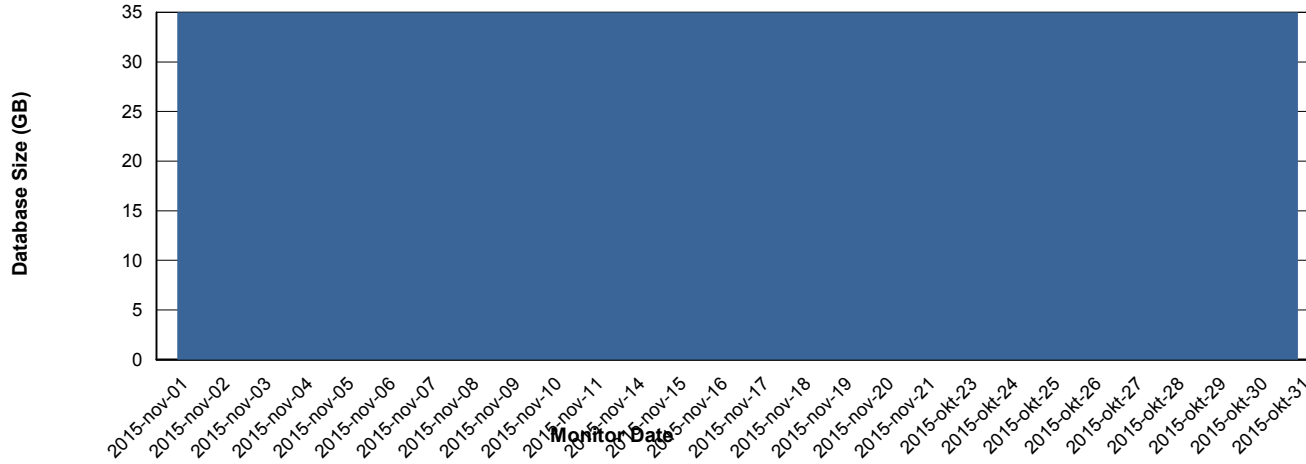

Weekly SLA Customer Report

Customer CIW Production
Database ID 45

DATABASE PERFORMANCE CIWDB_Production

Weekly SLA Customer Report

Customer CIW Production
Database ID 45

DATABASE PERFORMANCE CIWDB_Standby

Weekly SLA Customer Report

Customer CIW Production
 Database ID 45

=====
 DATABASE SIZE CIWDB_Production
 =====

Database growth over last month

=====
 DATABASE TABLESPACES CIWDB_Production
 =====

TOTAL DATABASE SIZE PER TABLESPACE

Date	Tablespace Name	Filesize (Gb)	Usedsize (Gb)	Percentage free
21-11-2015	ABSDATA	38	31	18
	INDX	4	3	25
20-11-2015	ABSDATA	38	31	18
	INDX	4	3	25
19-11-2015	ABSDATA	38	31	18
	INDX	4	3	25
18-11-2015	ABSDATA	38	31	18
	INDX	4	3	25
17-11-2015	ABSDATA	38	31	18
	INDX	4	3	25
16-11-2015	ABSDATA	38	31	18
	INDX	4	3	25
15-11-2015	ABSDATA	38	31	18
	INDX	4	3	25