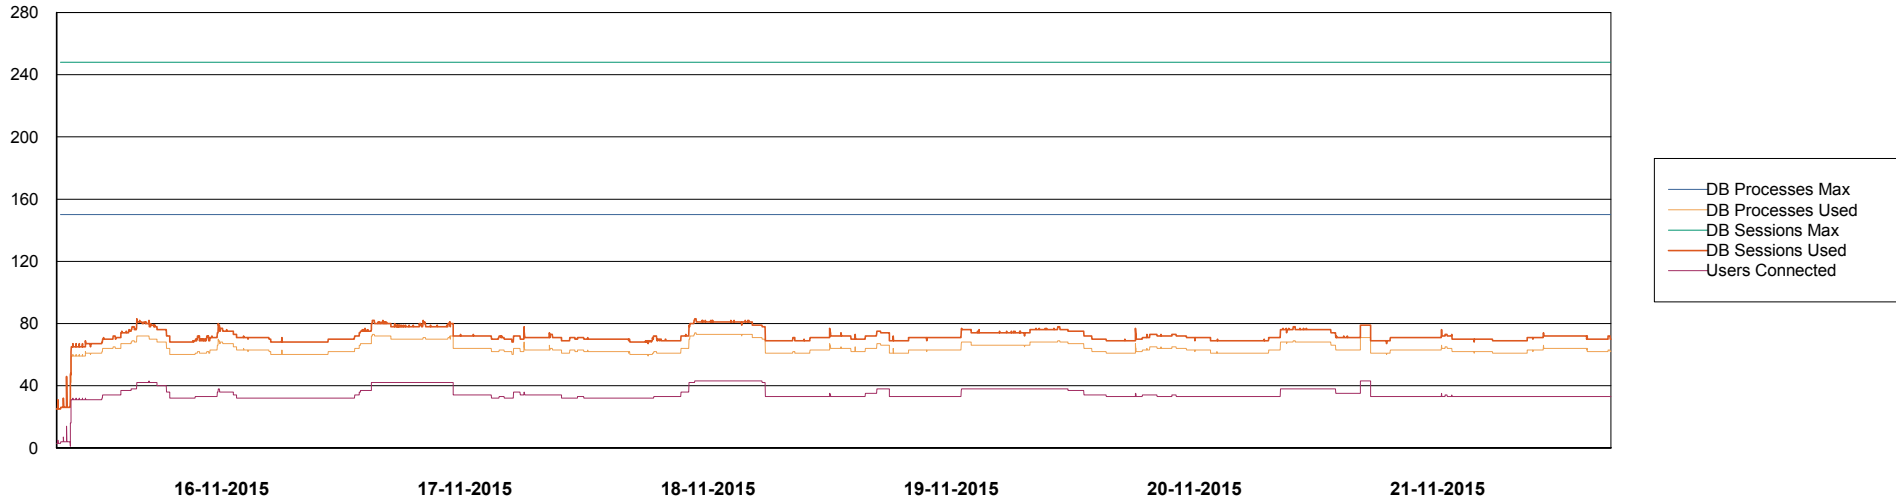

Weekly SLA Customer Report

Customer CIW Production
Database ID 45

DATABASE PERFORMANCE CIWDB_Production

Weekly SLA Customer Report

Customer CIW Production
Database ID 45

DATABASE PERFORMANCE CIWDB_Standby

Weekly SLA Customer Report

Customer CIW Production
 Database ID 45

=====
 DATABASE SIZE CIWDB_Production
 =====

Database growth over last month

=====
 DATABASE TABLESPACES CIWDB_Production
 =====

TOTAL DATABASE SIZE PER TABLESPACE

Date	Tablespace Name	Filesize (Gb)	Usedsize (Gb)	Percentage free
21-11-2015	ABSDATA	38	31	18
	INDX	4	3	25
20-11-2015	ABSDATA	38	31	18
	INDX	4	3	25
19-11-2015	ABSDATA	38	31	18
	INDX	4	3	25
18-11-2015	ABSDATA	38	31	18
	INDX	4	3	25
17-11-2015	ABSDATA	38	31	18
	INDX	4	3	25
16-11-2015	ABSDATA	38	31	18
	INDX	4	3	25
15-11-2015	ABSDATA	38	31	18
	INDX	4	3	25