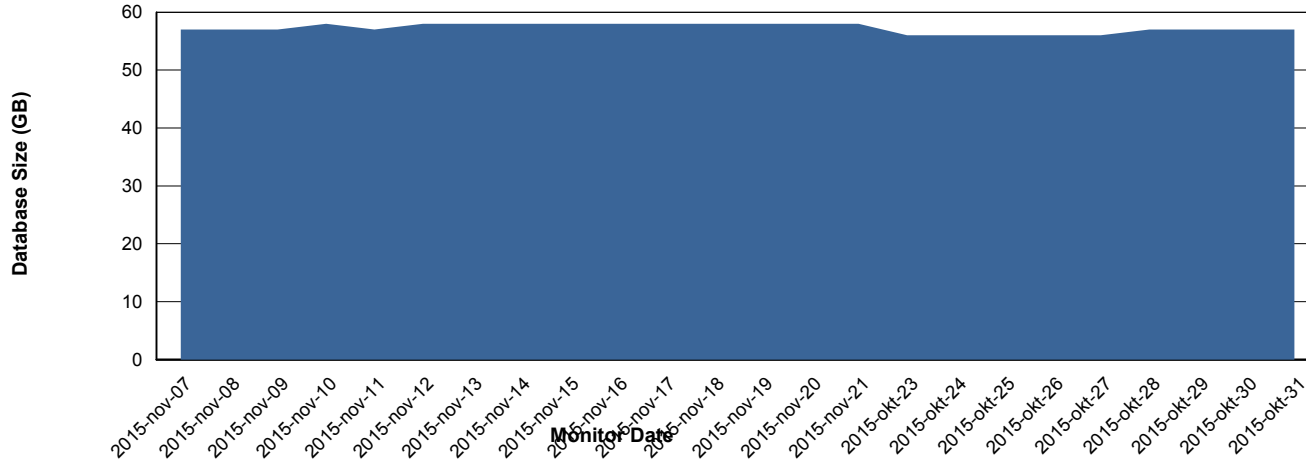

Database growth over last month

=====
DATABASE TABLESPACES BOHDB_Production
=====

TOTAL DATABASE SIZE PER TABLESPACE

Date	Tablespace Name	Filesize (Gb)	Usedsize (Gb)	Percentage free
21-11-2015	ABSDATA	39	33	15
	INDX	48	24	50
20-11-2015	ABSDATA	39	33	15
	INDX	48	24	50
19-11-2015	ABSDATA	39	33	15
	INDX	48	24	50
18-11-2015	ABSDATA	39	33	15
	INDX	48	24	50
17-11-2015	ABSDATA	39	33	15
	INDX	48	24	50
16-11-2015	ABSDATA	39	33	15
	INDX	48	24	50
15-11-2015	ABSDATA	39	33	15
	INDX	48	23	52