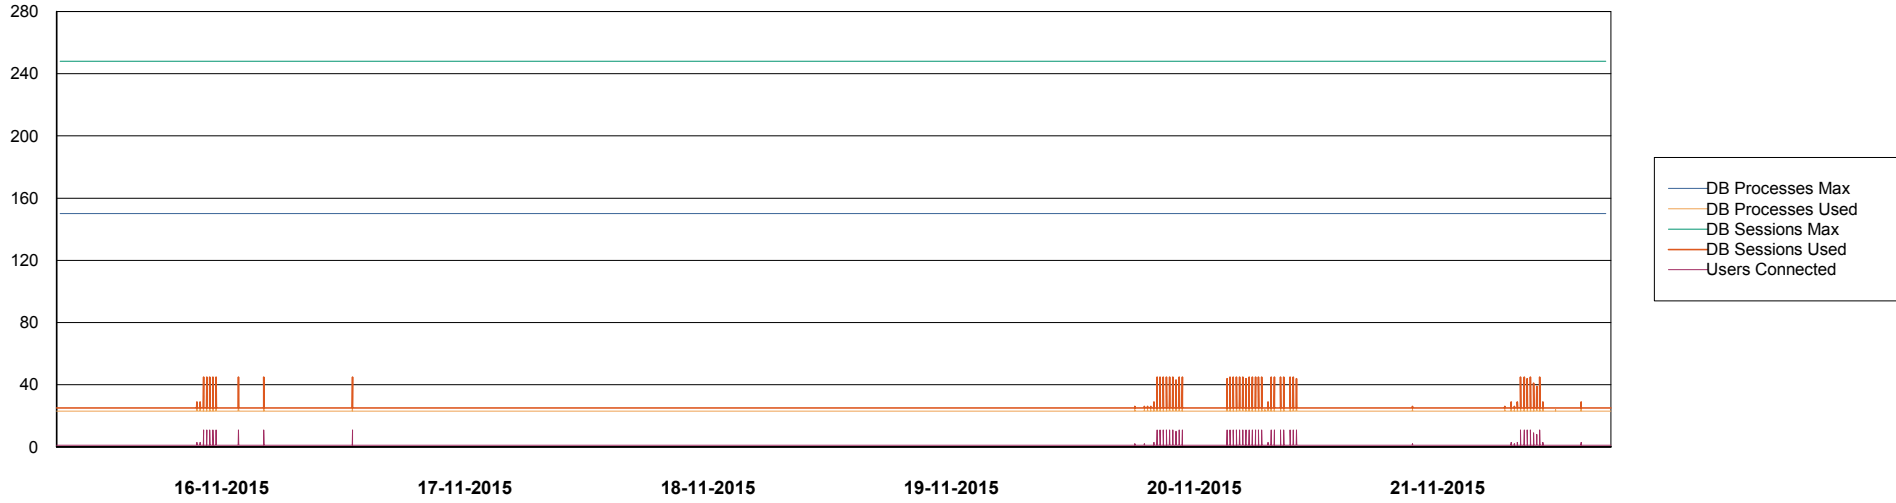

Weekly SLA Customer Report

Customer BOH_Production
Database ID 55

DATABASE PERFORMANCE BOHDB_Standby