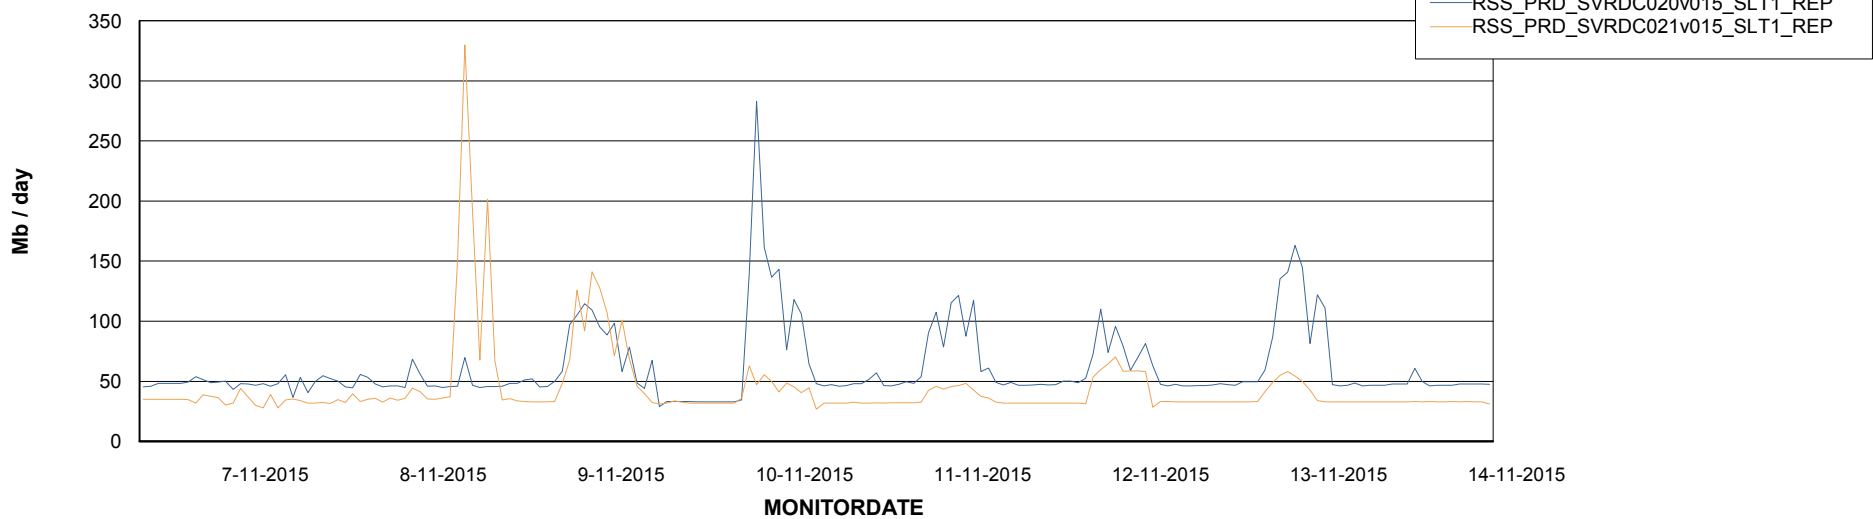

Avg users per day per ABS server

Weekly SLA Customer Report

Customer RSS Production
Database ID 52

=====
ABSolute Application ReportServer Services
=====

Disaster per ReportServer

Avg memory used per ReportServer Service