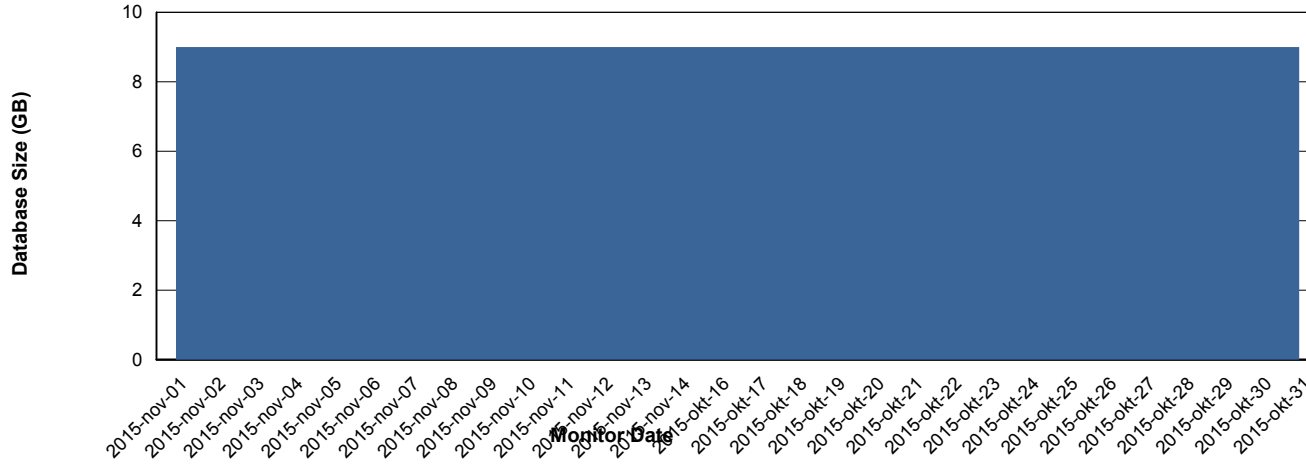

Weekly SLA Customer Report

Customer RSS Production
Database ID 52

=====
DATABASE SIZE RSSDB_Production
=====

Database growth over last month

=====
DATABASE TABLESPACES RSSDB_Production
=====

TOTAL DATABASE SIZE PER TABLESPACE

Date	Tablespace Name	Filesize (Gb)	Usedsize (Gb)	Percentage free
14-11-2015	ABSDATA	4	1	75
	INDX	8	5	38
13-11-2015	ABSDATA	4	1	75
	INDX	8	5	38
12-11-2015	ABSDATA	4	1	75
	INDX	8	5	38
11-11-2015	ABSDATA	4	1	75
	INDX	8	5	38
10-11-2015	ABSDATA	4	1	75
	INDX	8	5	38
9-11-2015	ABSDATA	4	1	75
	INDX	8	5	38
8-11-2015	ABSDATA	4	1	75
	INDX	8	5	38