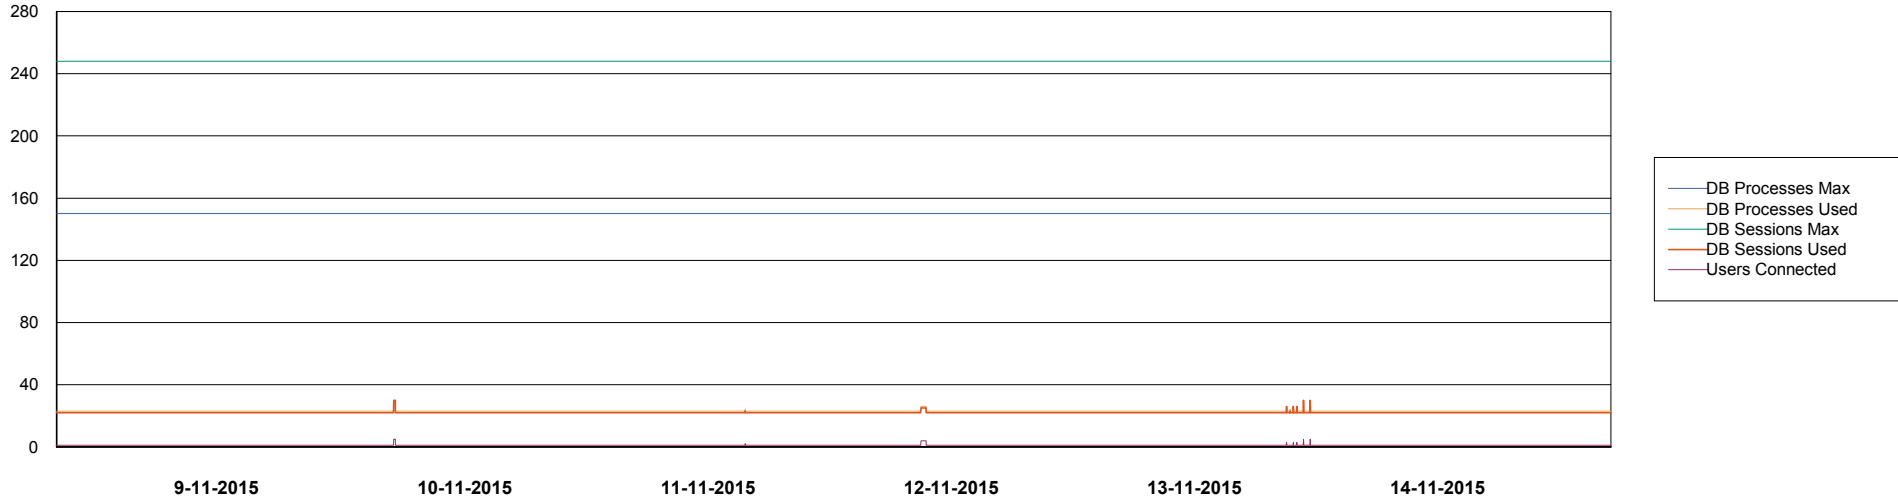

Weekly SLA Customer Report

Customer RSS Production
Database ID 52

DATABASE PERFORMANCE RSSDB_Production

Weekly SLA Customer Report

Customer RSS Production
Database ID 52

DATABASE PERFORMANCE RSSDB_Standby

Weekly SLA Customer Report