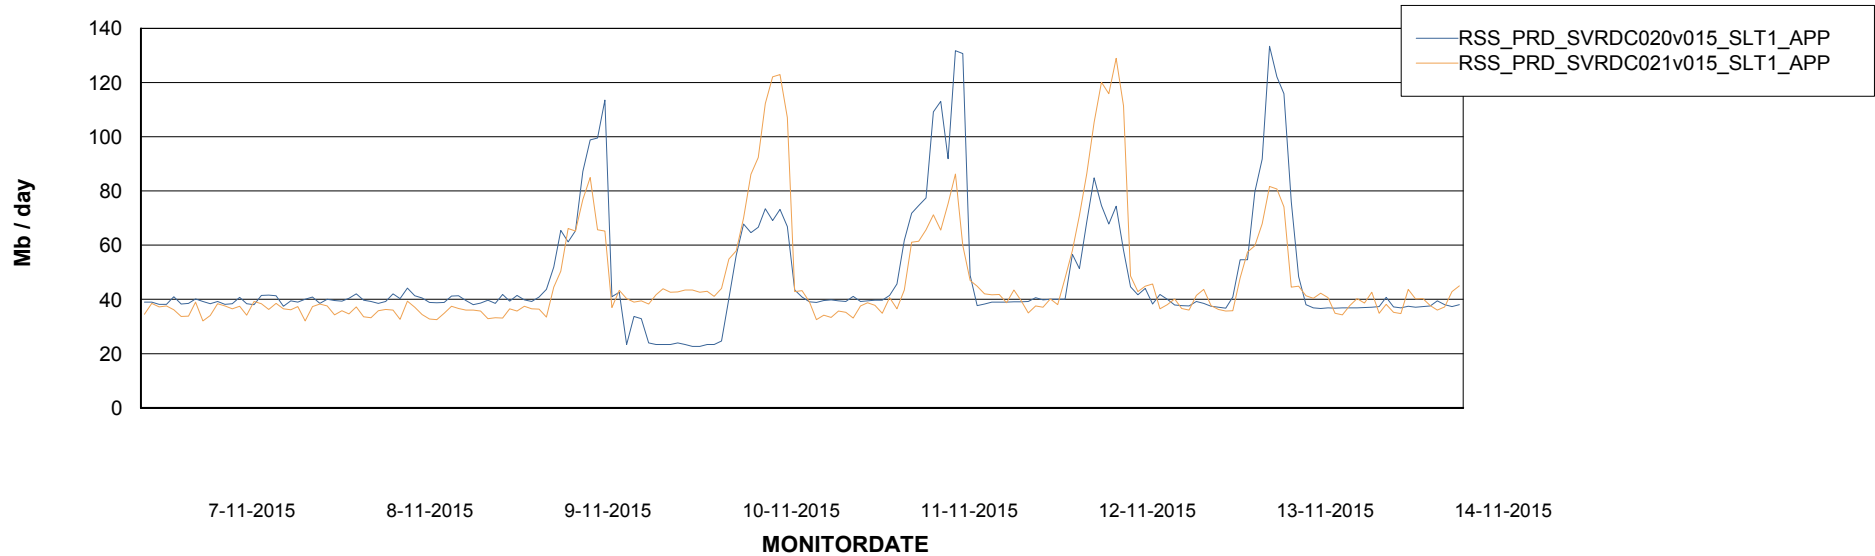

Avg memory used per ABS Server Service