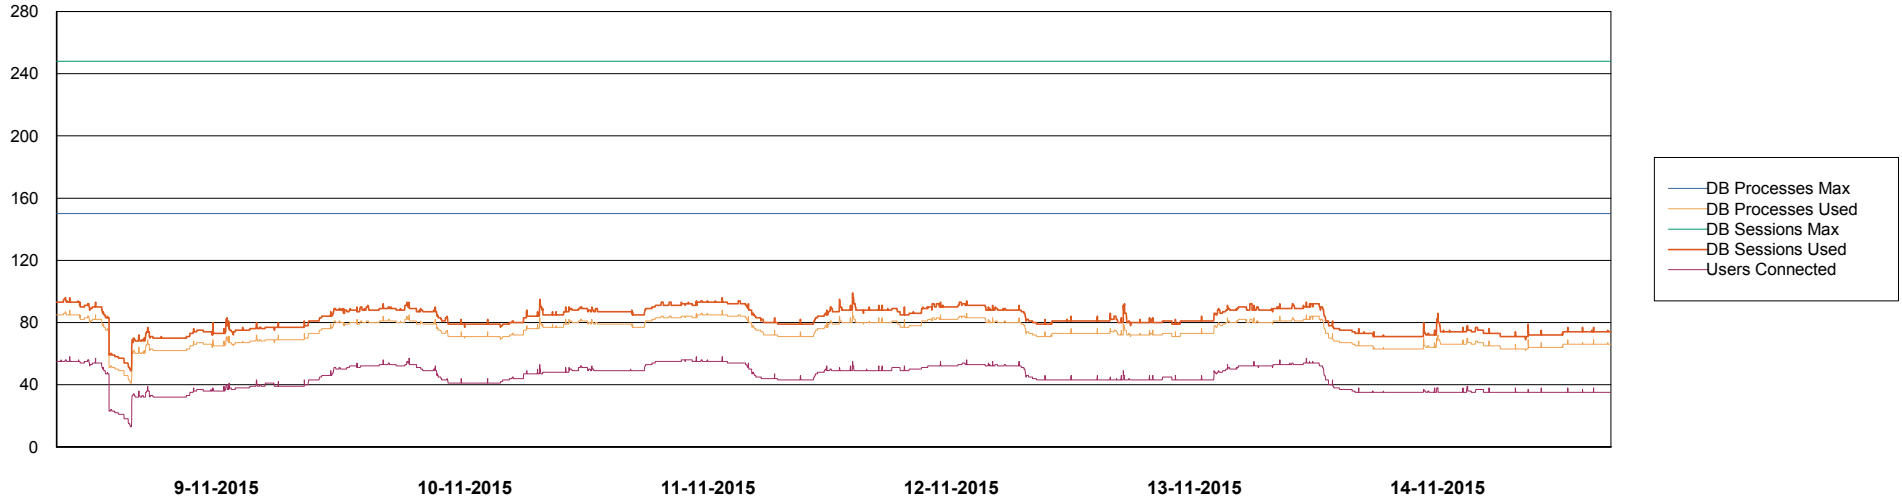

=====
 HARDDISK USAGE RSS_PRD_SVRDC190v016
 =====

	Total disk space on C (GB)	Free disk space on C (GB)	Total disk space on D (GB)	Free disk space on D (GB)
14-11-2015	40	15	200	192
13-11-2015	40	15	200	192
12-11-2015	40	15	200	192
11-11-2015	40	15	200	192
10-11-2015	40	15	200	192
9-11-2015	40	15	200	192
8-11-2015	40	15	200	192

Weekly SLA Customer Report

Customer RSS Production
Database ID 52

HARDDISK USAGE RSS_PRD_SVRDC191v016

	Total disk space on C (GB)	Free disk space on C (GB)	Total disk space on D (GB)	Free disk space on D (GB)
14-11-2015	60	23	200	133
13-11-2015	60	23	200	133
12-11-2015	60	23	200	133
11-11-2015	60	23	200	133
10-11-2015	60	24	200	133
9-11-2015	60	24	200	133
8-11-2015	60	23	200	133

Weekly SLA Customer Report

Customer RSS Production
Database ID 52

DATABASE PERFORMANCE RSSDB_Production

Weekly SLA Customer Report

Customer RSS Production
Database ID 52

DATABASE PERFORMANCE RSSDB_Standby

Weekly SLA Customer Report