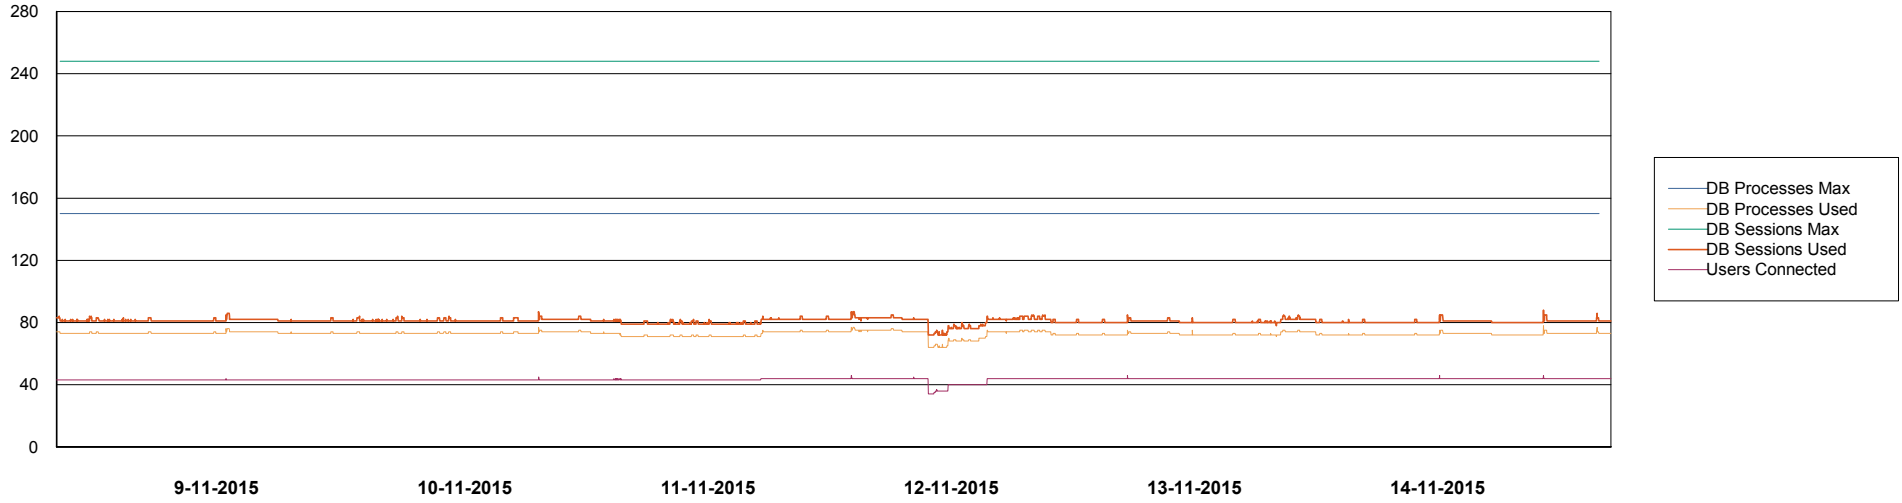

DATABASE PERFORMANCE JWRDB_Production