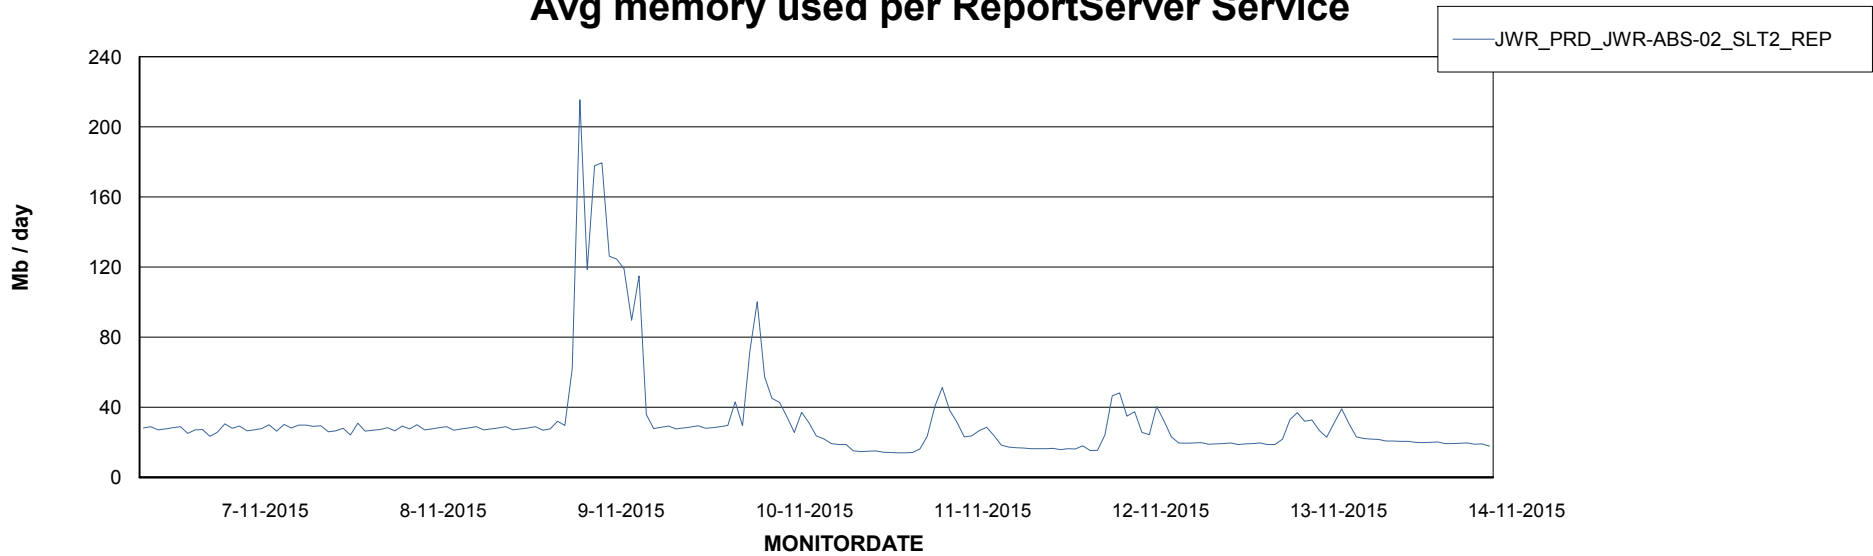

Avg memory used per ReportServer Service