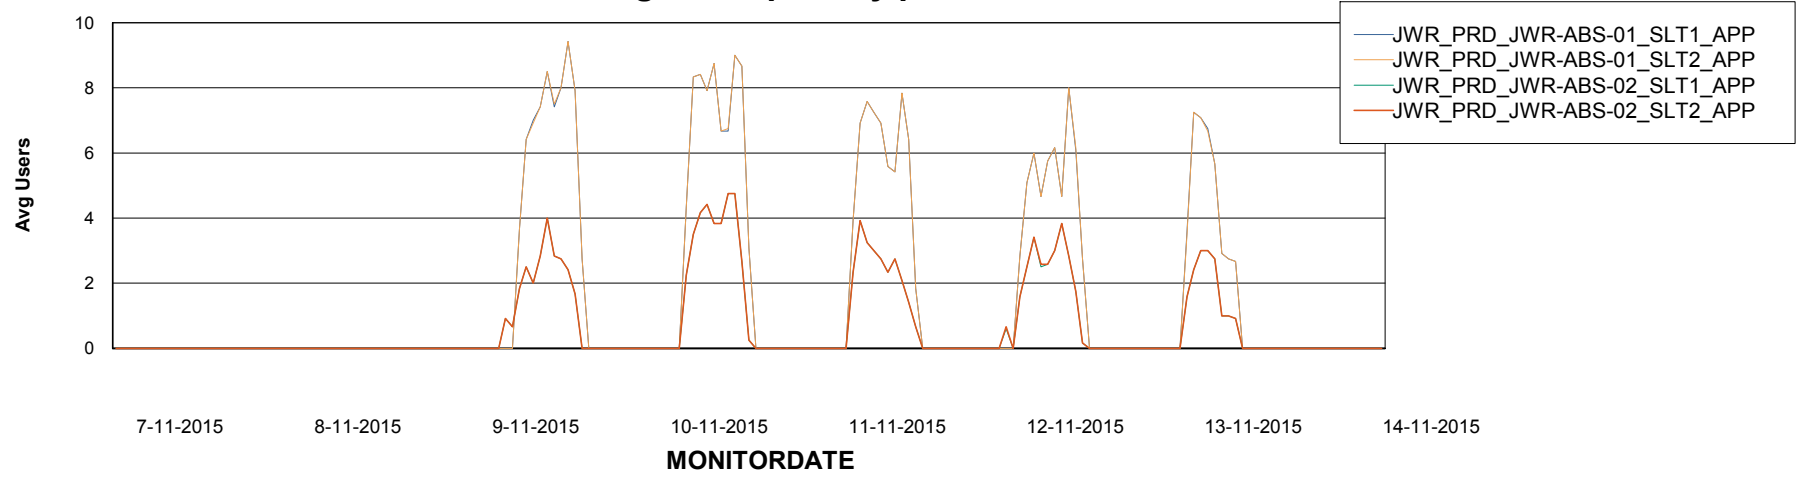

Weekly SLA Customer Report

Customer JWR Production
Database ID 43

=====
ABSolute Application Server Services
=====

Avg users per day per ABS server