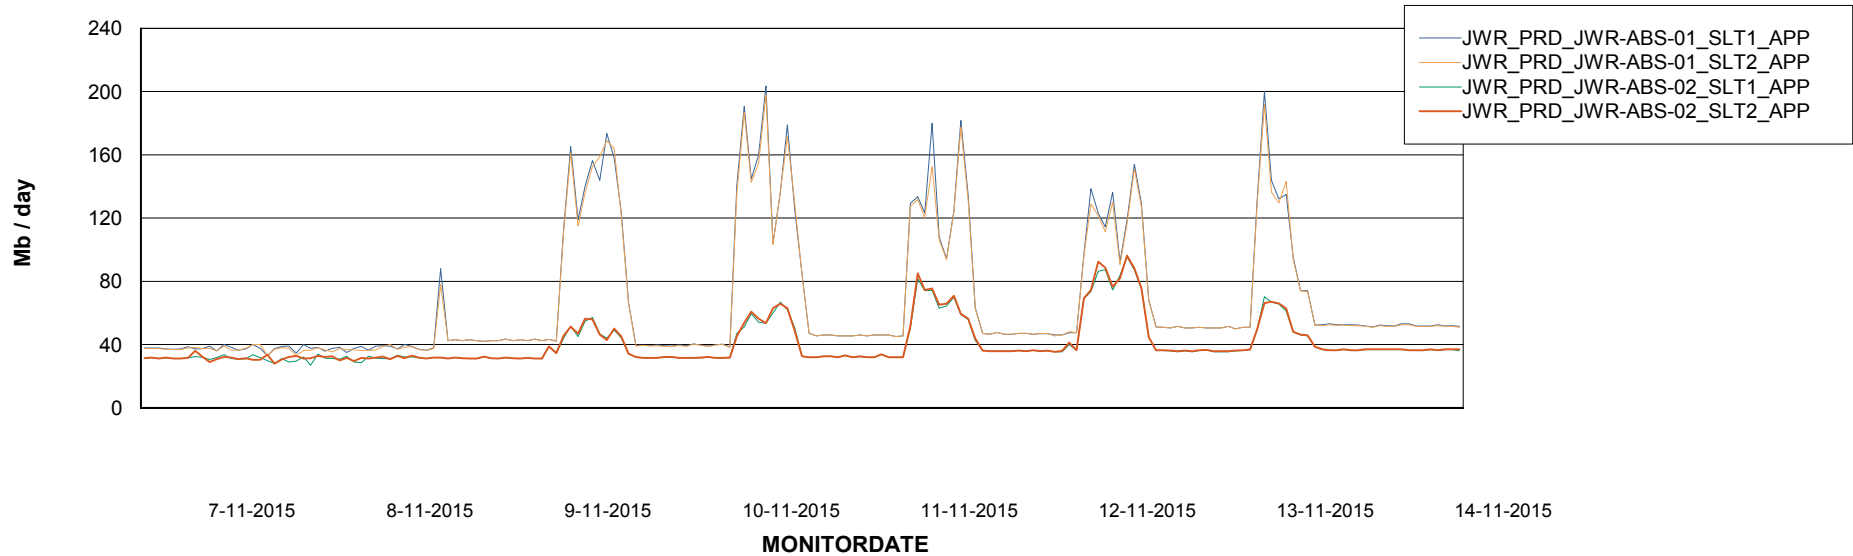

Avg memory used per ABS Server Service