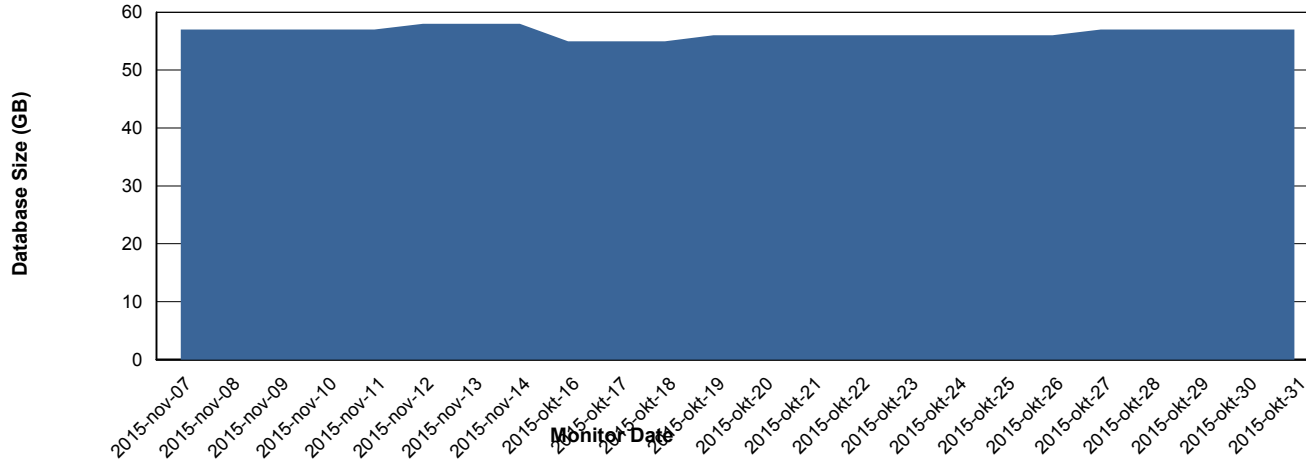

Weekly SLA Customer Report

Customer BOH_Production
Database ID 55

DATABASE PERFORMANCE BOHDB_Production

Weekly SLA Customer Report

Customer BOH_Production
Database ID 55

DATABASE PERFORMANCE BOHDB_Standby

Weekly SLA Customer Report

Customer BOH_Production
 Database ID 55

=====
 DATABASE SIZE BOHDB_Production
 =====

Database growth over last month

=====
 DATABASE TABLESPACES BOHDB_Production
 =====

TOTAL DATABASE SIZE PER TABLESPACE

Date	Tablespace Name	Filesize (Gb)	Usedsize (Gb)	Percentage free
14-11-2015	ABSDATA	39	33	15
	INDX	48	23	52
13-11-2015	ABSDATA	39	33	15
	INDX	48	23	52
12-11-2015	ABSDATA	39	33	15
	INDX	48	23	52
11-11-2015	ABSDATA	39	33	15
	INDX	48	23	52
10-11-2015	ABSDATA	39	33	15
	INDX	48	23	52
9-11-2015	ABSDATA	39	33	15
	INDX	48	23	52
8-11-2015	ABSDATA	39	33	15
	INDX	48	23	52